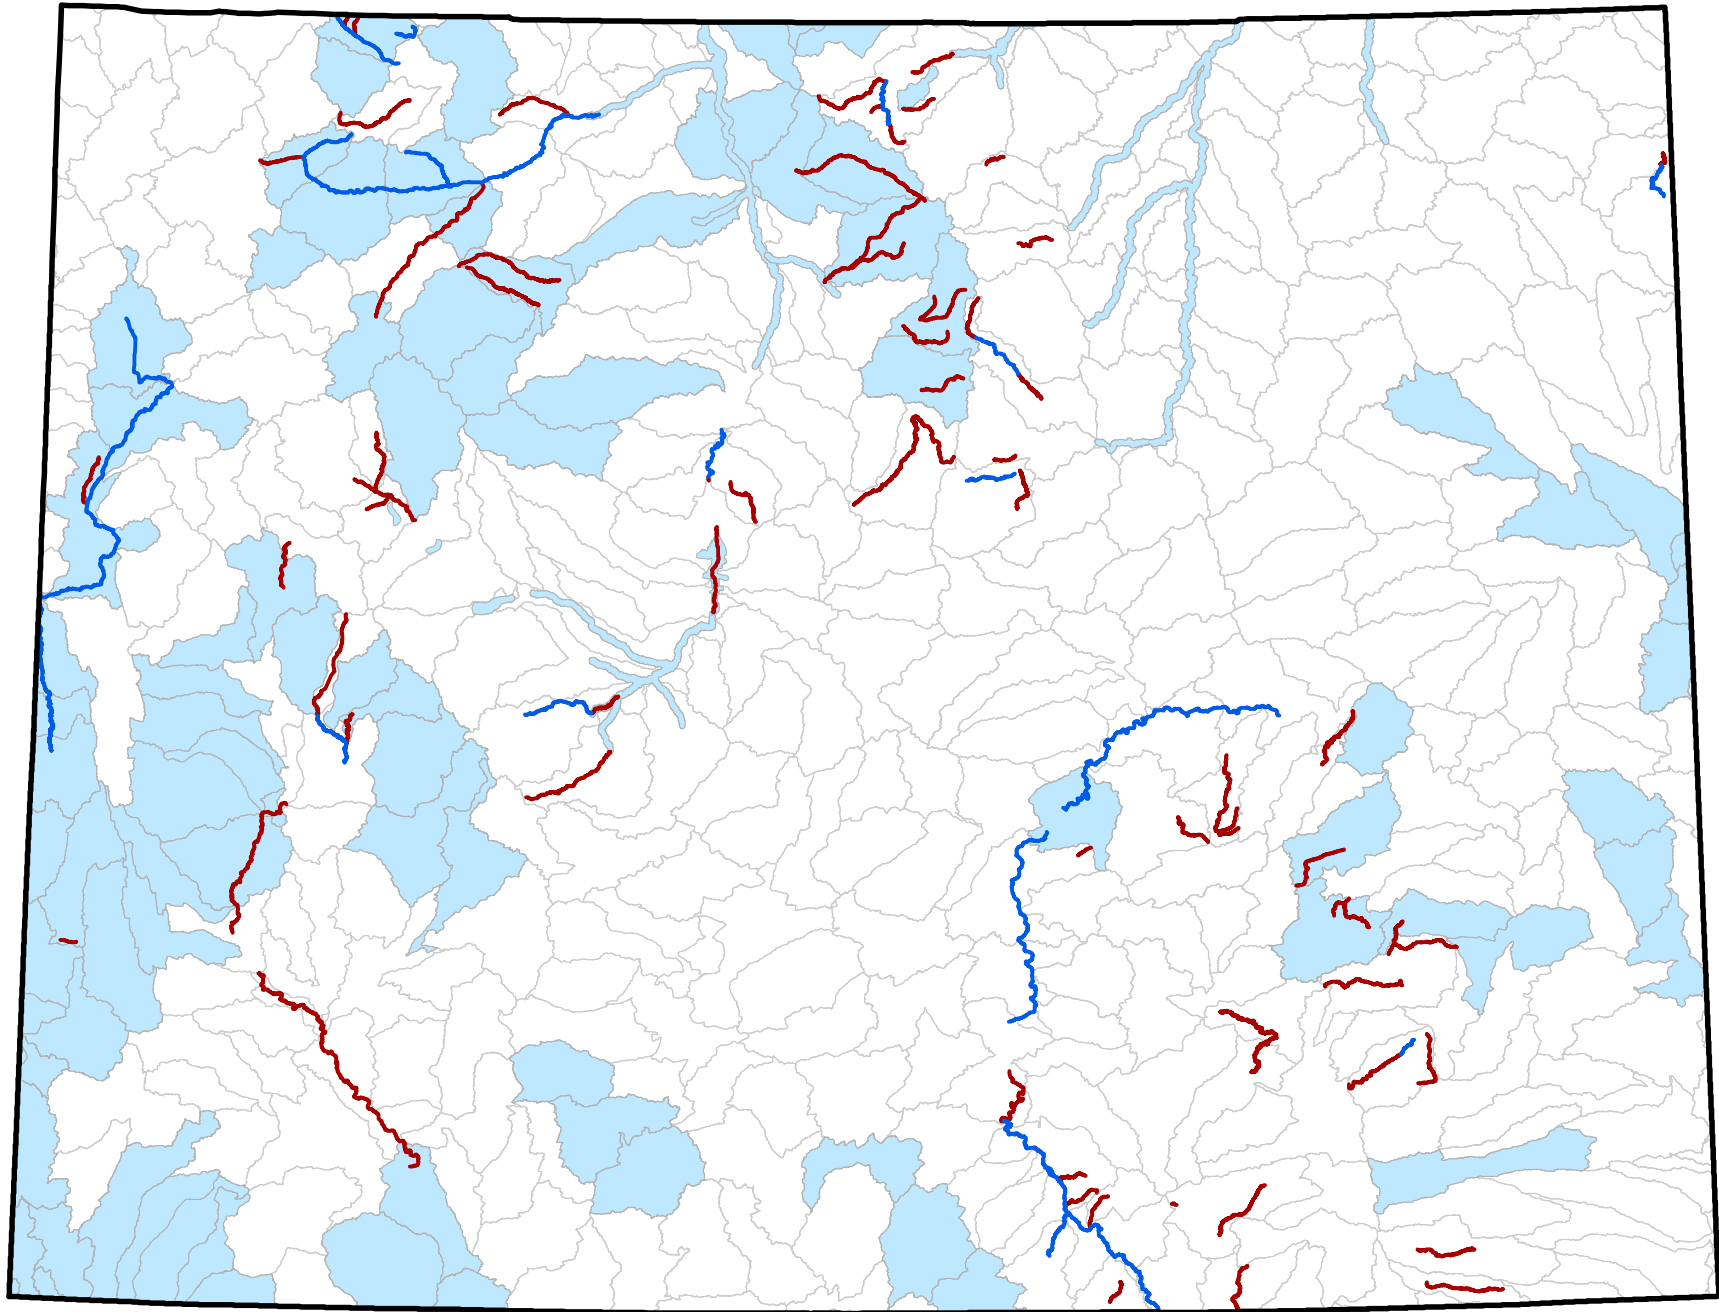

SWAP 2010 Aquatic Conservation Areas with Blue and Red Ribbon Streams

SWAP 2010 Aquatic Conservation Area — Blue Ribbon Stream — Red Ribbon Stream

9/07/12