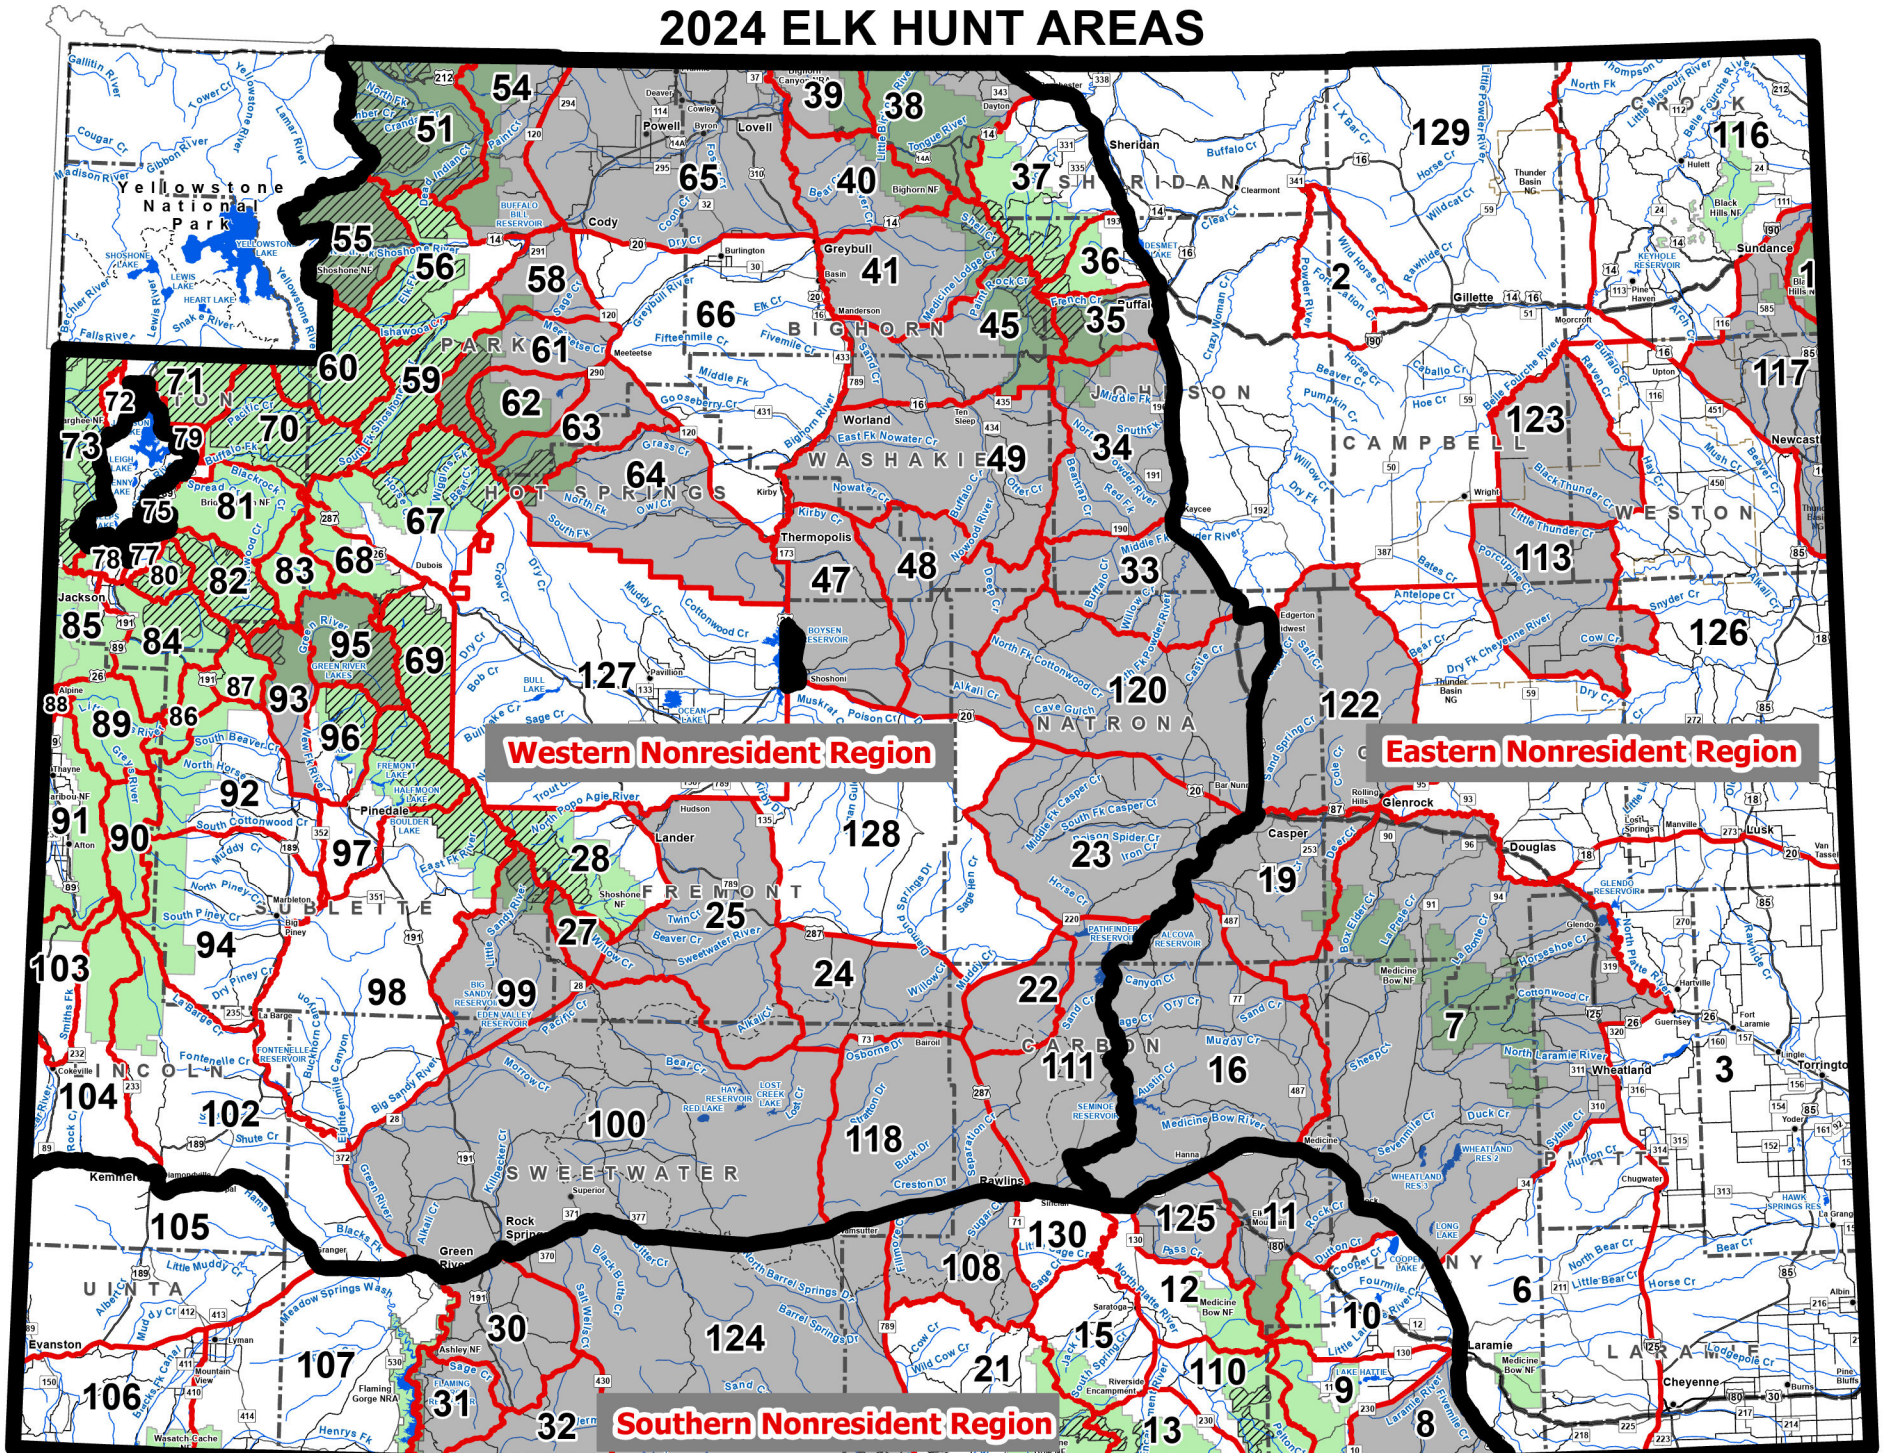

2024 ELK HUNT AREAS

THIS MAP IS FOR GENERAL REFERENCE ONLY.
Please use the written descriptions in this regulation for detailed boundary information.

Nonresident Regions

LIMITED QUOTA AREAS - Nonresident Region General and Resident General Licenses are not valid for limited quota areas.

Note: Wilderness area, nonresidents must have guides