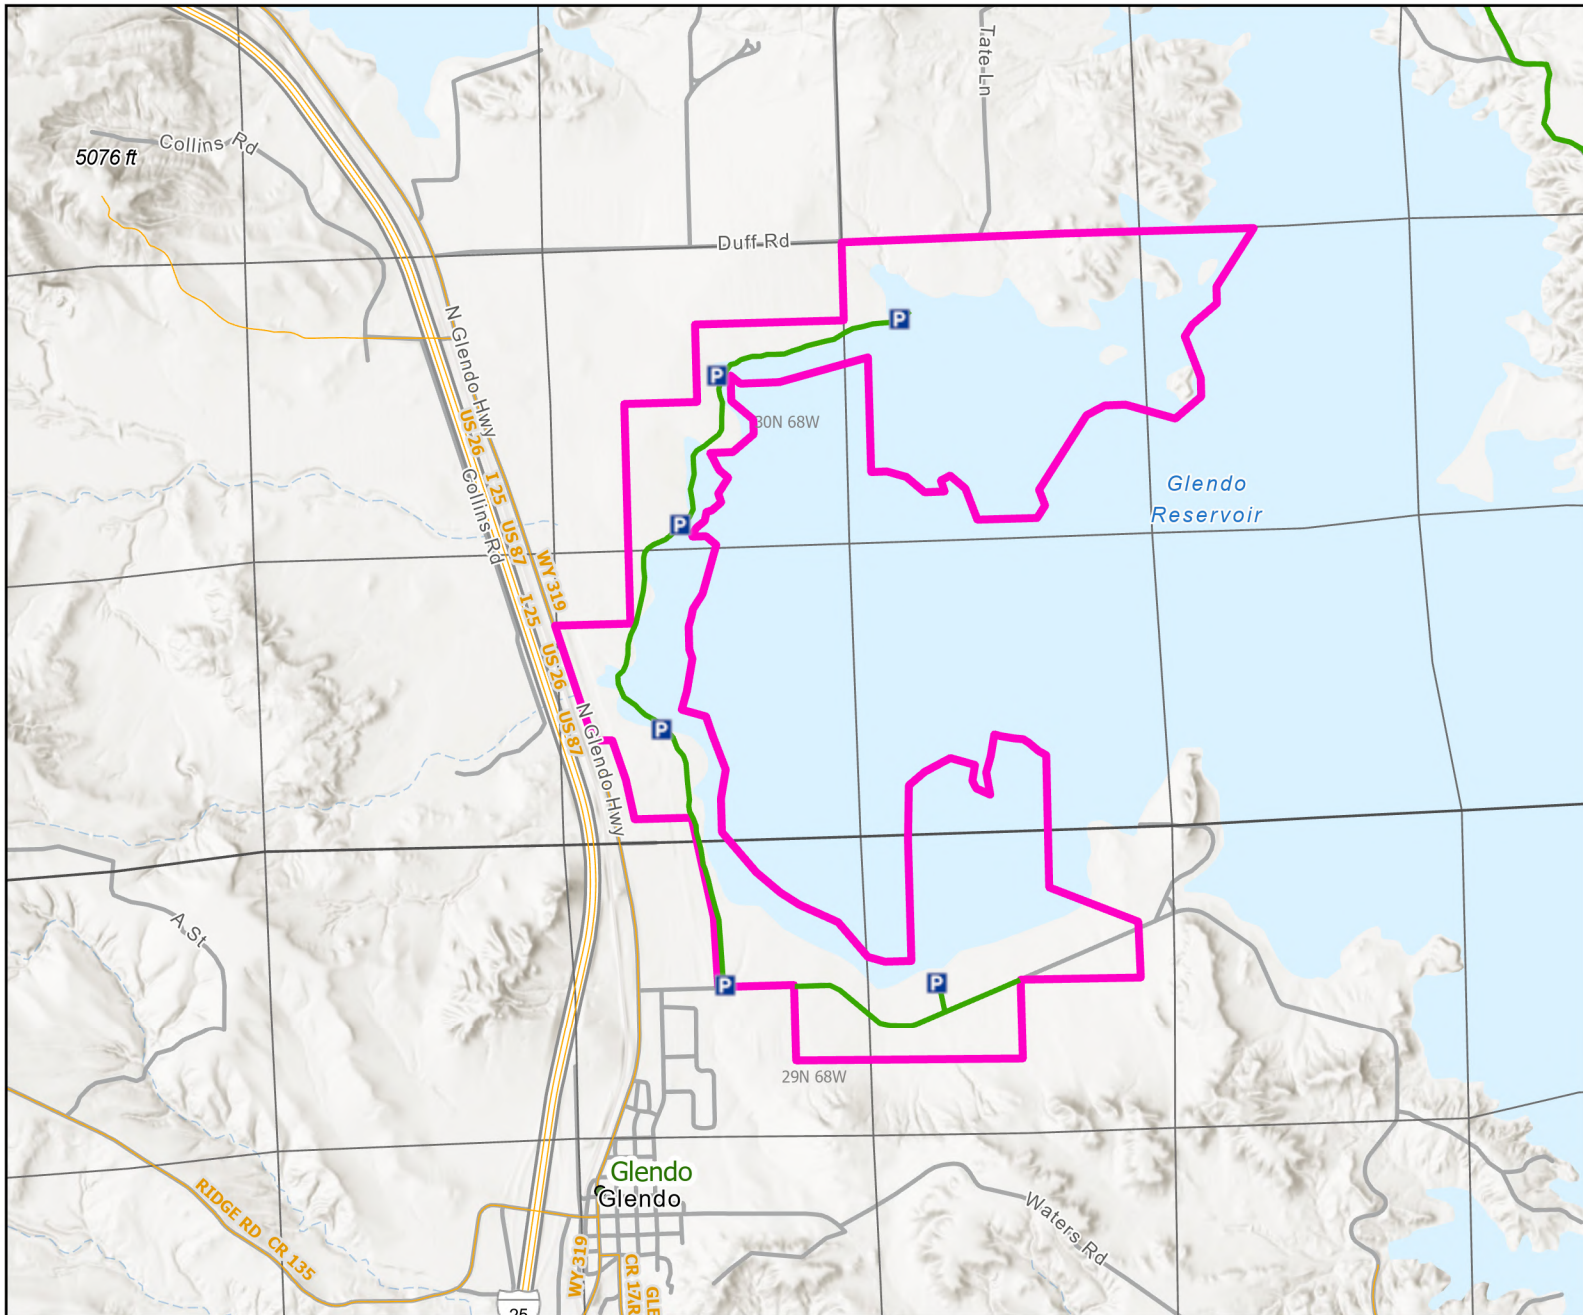

North Platte River Glendo - Airport Bay Public Access Area

Recreation Options: Fishing, Boating, Hunting, Camping, Waterfowl.

Access Dates: Open year round

Seasonal Closure:

Access Exceptions:

Area Regulations: Please review the general regulations. No discharging of firearms in parking areas or within 100 yards of livestock or buildings. Parking in designated areas only. Off-road vehicle travel prohibited. Road marked with white arrow signs open to motor vehicles. All fires, fireworks, and firewood cutting prohibited.

Shed Limitations:

Pheasant Release Dates: Nov. 1- Dec. 31.

This map is for visual use, assistance and general location only, does not represent a survey, and is not to be used for legal conveyance. Hunt Area boundaries are approximate, consult Game and Fish Hunting Regulations for descriptions and restrictions. Access to these private lands for any commercial activity must be gained by contacting the individual landowner(s) directly.