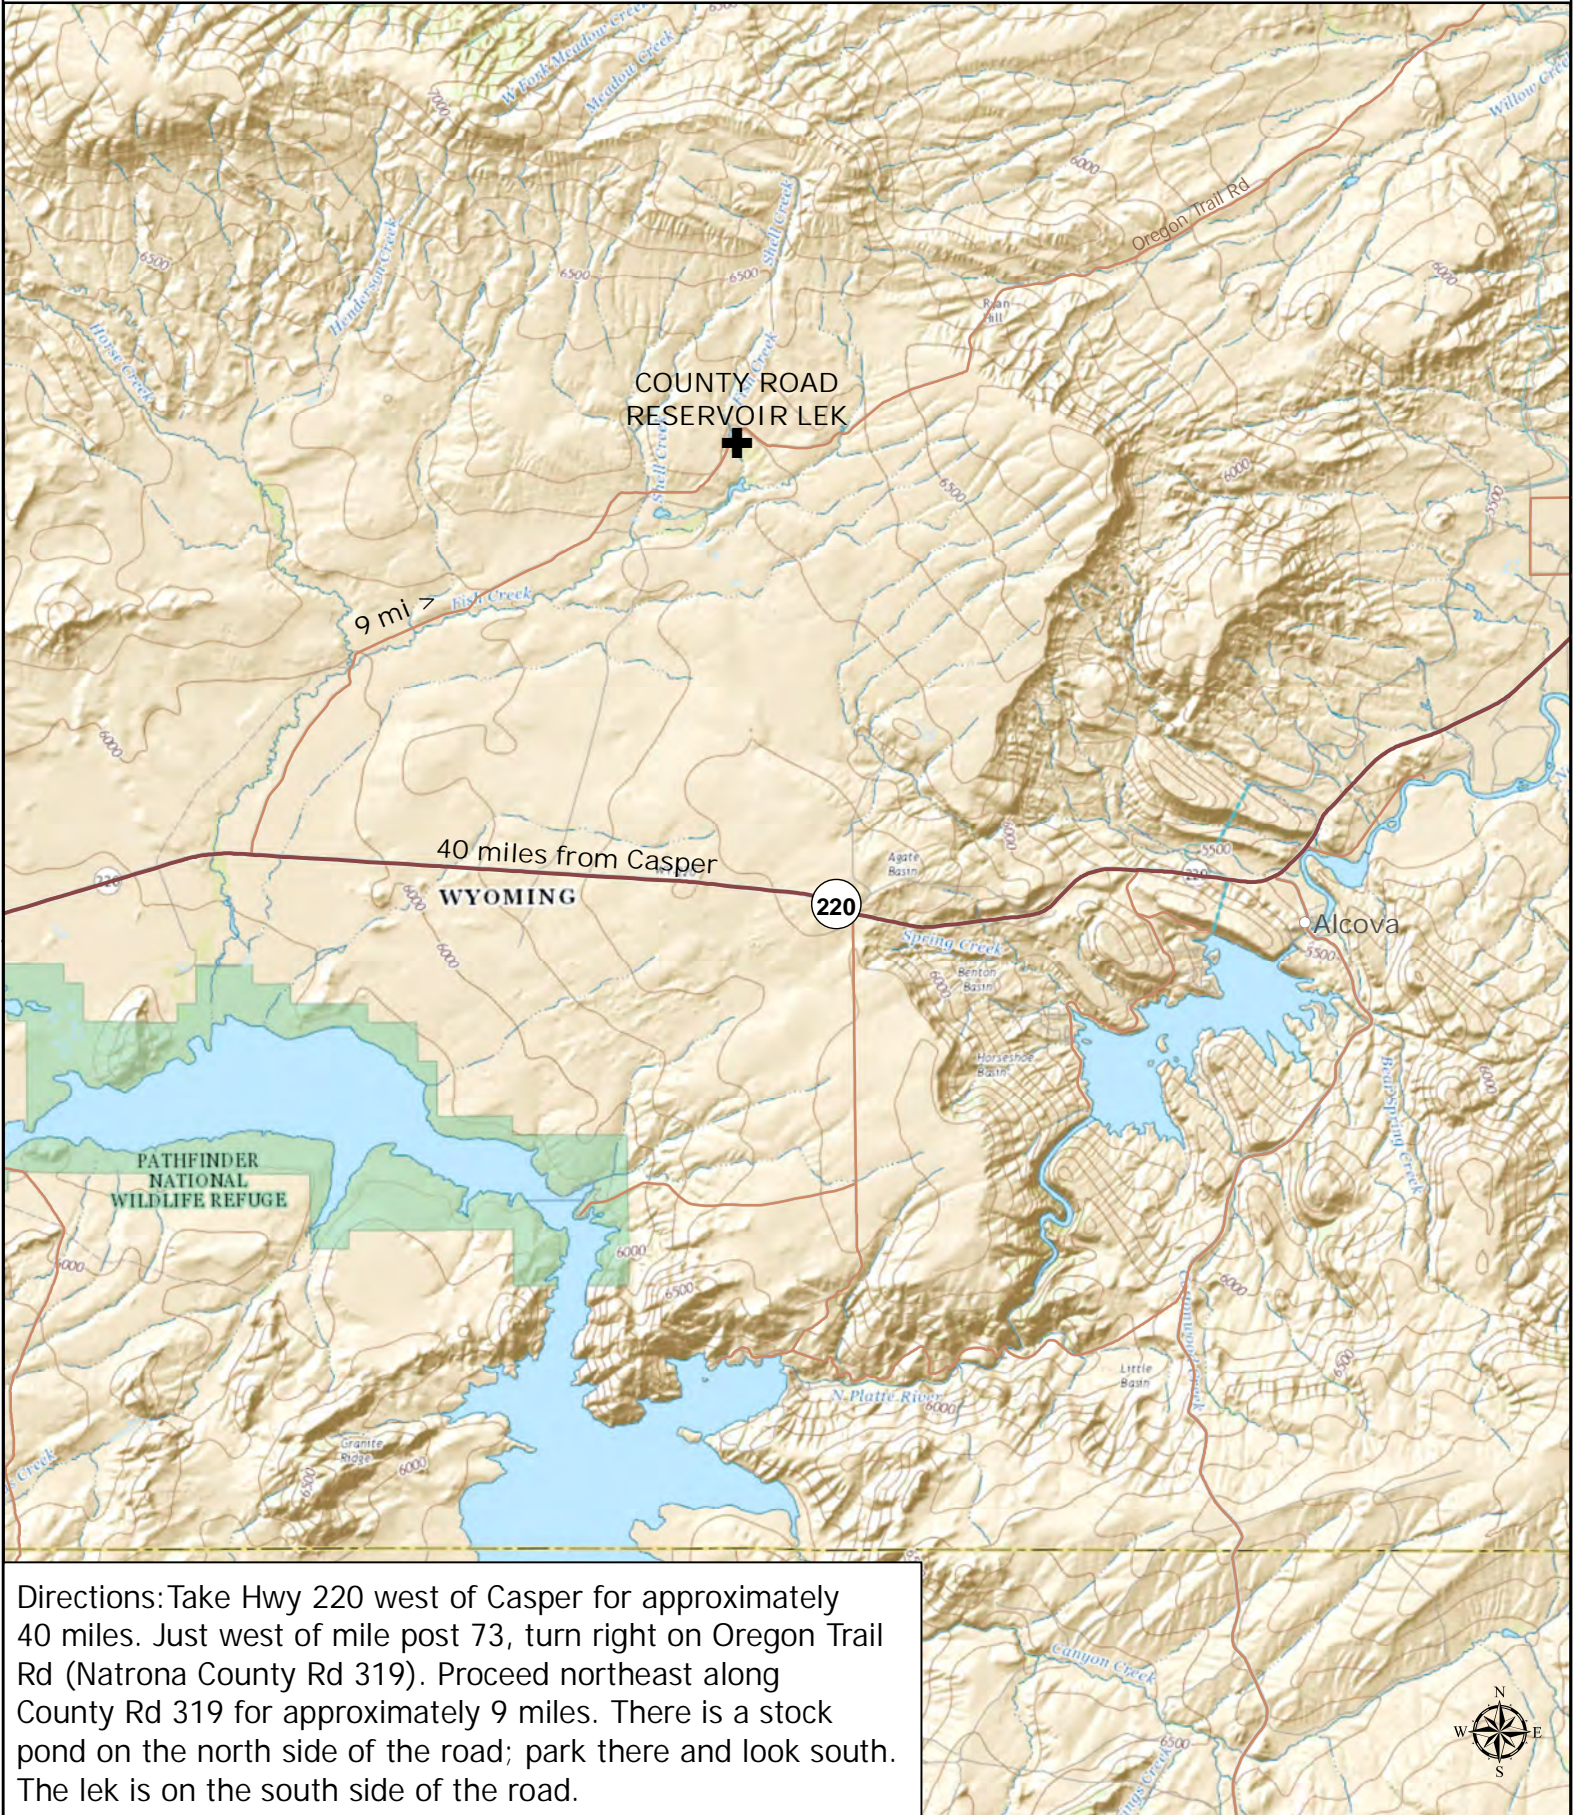

County Road Reservoir Lek in Natrona County

Directions: Take Hwy 220 west of Casper for approximately 40 miles. Just west of mile post 73, turn right on Oregon Trail Rd (Natrona County Rd 319). Proceed northeast along County Rd 319 for approximately 9 miles. There is a stock pond on the north side of the road; park there and look south. The lek is on the south side of the road.

Nyssa Whitford
Sage-Grouse GIS Analyst
Lander Regional Office
01.24.17

0 1.75 3.5 7 Miles

➤ Viewing Guide Lek