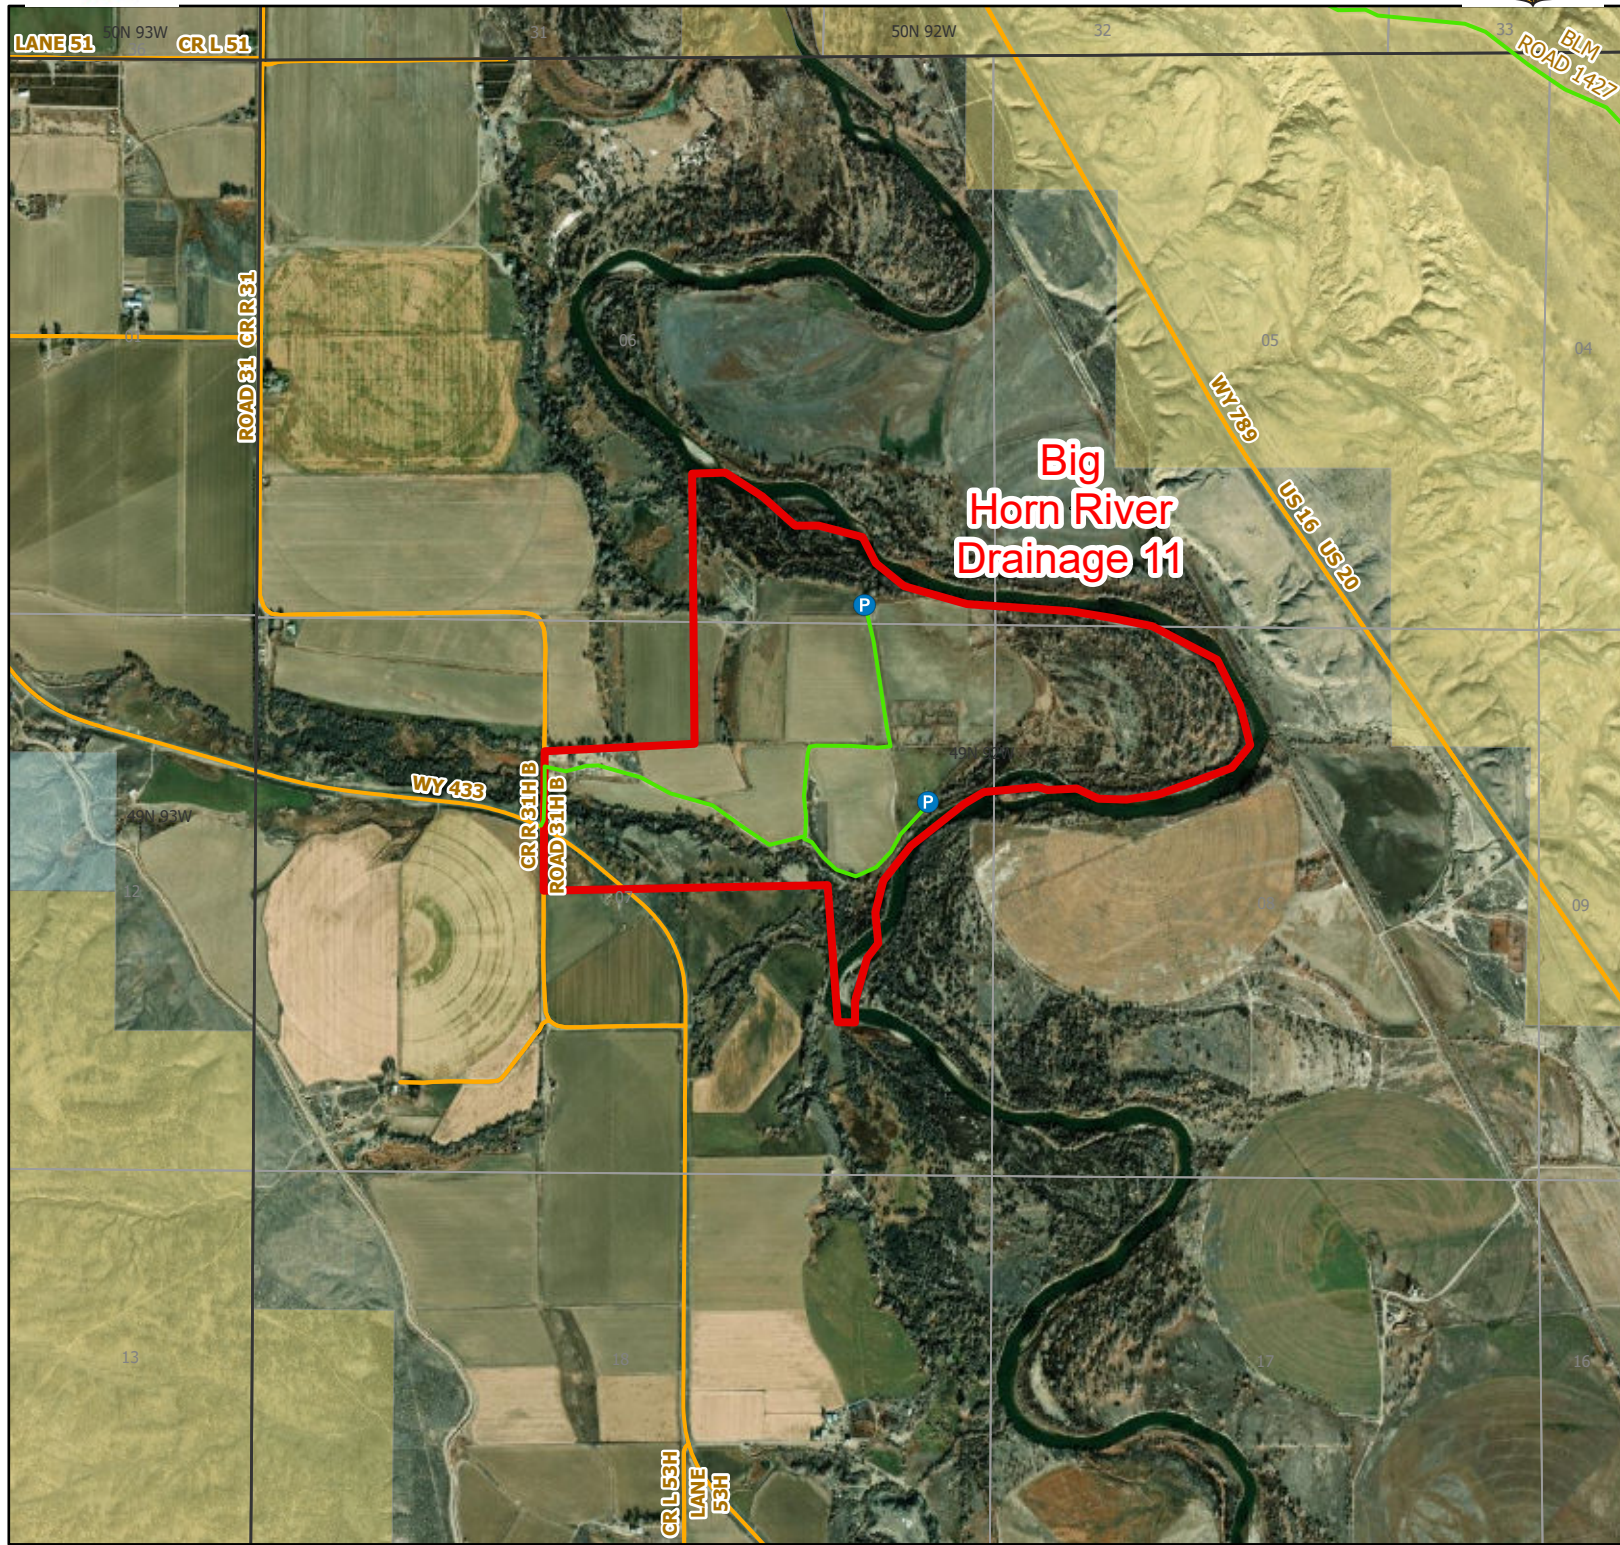

Big Horn River 11 Walk-In Fishing Area

Parking	Access Roads	Boundary	CLOSED	State	DOD
Boat Ramp	Roads			BLM	Wyoming Game & Fish Dept.
Road Closed				Forest Service	Private

Water Name: Bighorn River

Species Available: Channel Catfish, Sauger, Shovelnose Sturgeon

Special Restrictions: Motorized vehicle access limited to designated roads only. Designated roads are marked with a white arrow.

2023 Fish Season
Access Dates: 01/01 - 12/31

This map is for visual use, assistance and general location only, does not represent a survey, and is not to be used for legal conveyance. Area boundaries are approximate and can change. Signs will mark the actual access boundaries.