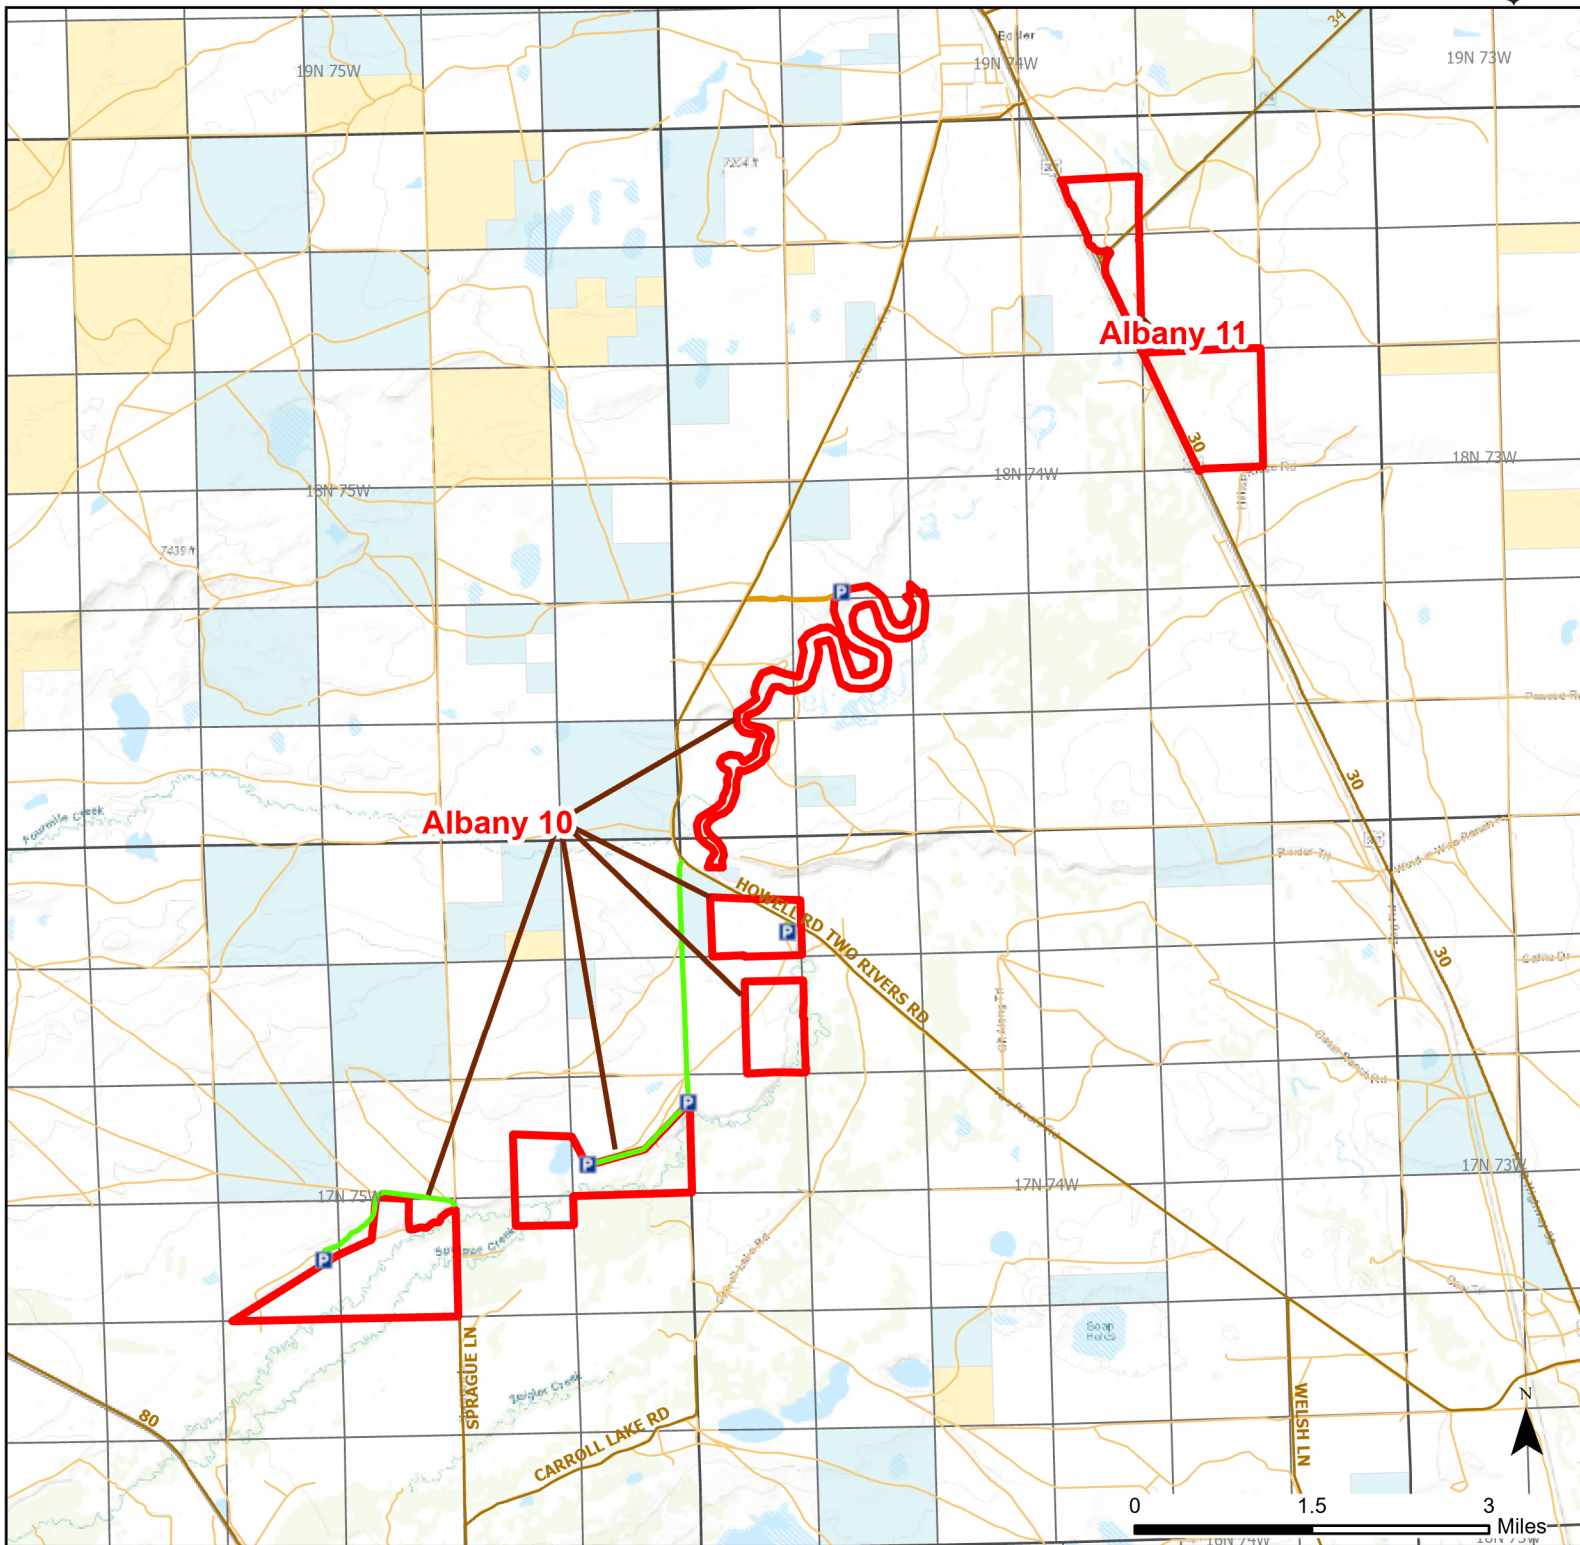

Albany 10 Walk-in Hunting Area

Access Dates:
09/15 - 12/31
2023 Hunt Season

Parking	Closed Road	Boundary	Limited Range Weapons and Archery	State
Coupon Box	Roads	Archery Only	Other	DOD
Road Closed	County Boundaries	Archery Only	CLOSED	BLM
Open Road				Wyoming Game & Fish Dept.
Special Conditions Apply				Forest Service
				Private

Species allowed to hunt: Waterfowl

Rules: Portable blinds may be used on a daily basis. Blinds must have owner's name and contact info affixed and may not be left in the field overnight. Motorized vehicle access limited to designated roads only. Designated roads are marked with a white arrow. Access allowed only during waterfowl season as published by the Game & Fish Department. Access provided within 100 yards of highwater line and from parking area to nearest point on river only. Travel restricted to highways and county roads when conditions are wet or muddy.

This map is for visual use, assistance and general location only, does not represent a survey, and is not to be used for legal conveyance. Hunt Area boundaries are approximate, consult Game and Fish Hunting Regulations for descriptions and restrictions. Access to these private lands for any commercial activity must be gained by contacting the individual landowner(s) directly.