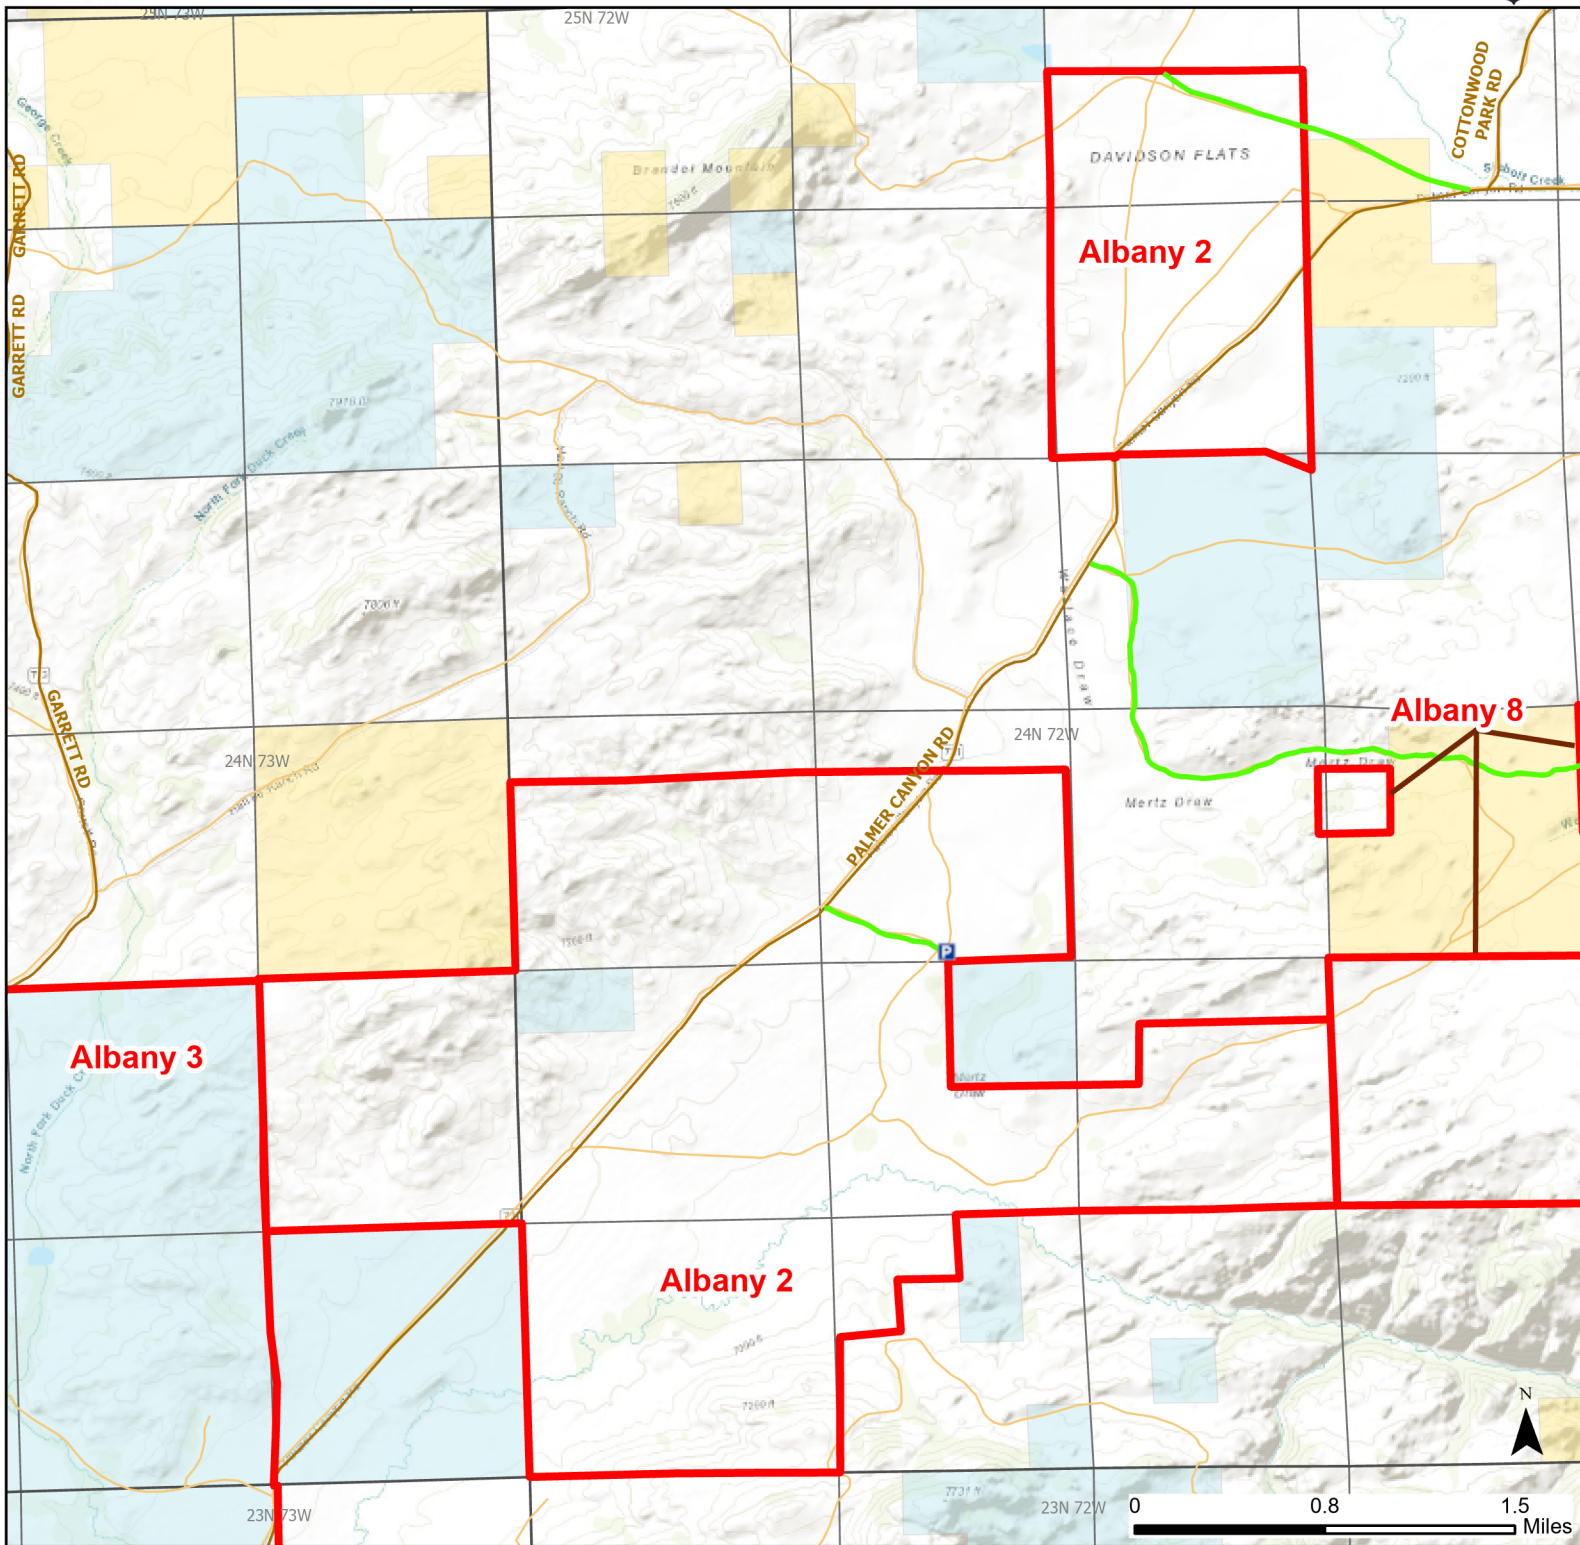

Albany 2 Walk-in Hunting Area

Access Dates:
12/01 - 01/31
2023 Hunt Season

Parking	Closed Road	Boundary	Limited Range Weapons and Archery	State
Coupon Box	Roads	County Boundaries	Archery Only	DOD
Road Closed	Open Road	Archery Only	Other	BLM
Special Conditions Apply		CLOSED		Wyoming Game & Fish Dept.
				Forest Service
				Private

Species allowed to hunt: Antlerless Elk

Rules: Motorized vehicle access limited to designated roads only. Designated roads are marked with a white arrow. Hunters allowed to hunt off horseback. Please deposit landowner coupons in containers provided on this Walk-in Area.

This map is for visual use, assistance and general location only, does not represent a survey, and is not to be used for legal conveyance. Hunt Area boundaries are approximate, consult Game and Fish Hunting Regulations for descriptions and restrictions. Access to these private lands for any commercial activity must be gained by contacting the individual landowner(s) directly.