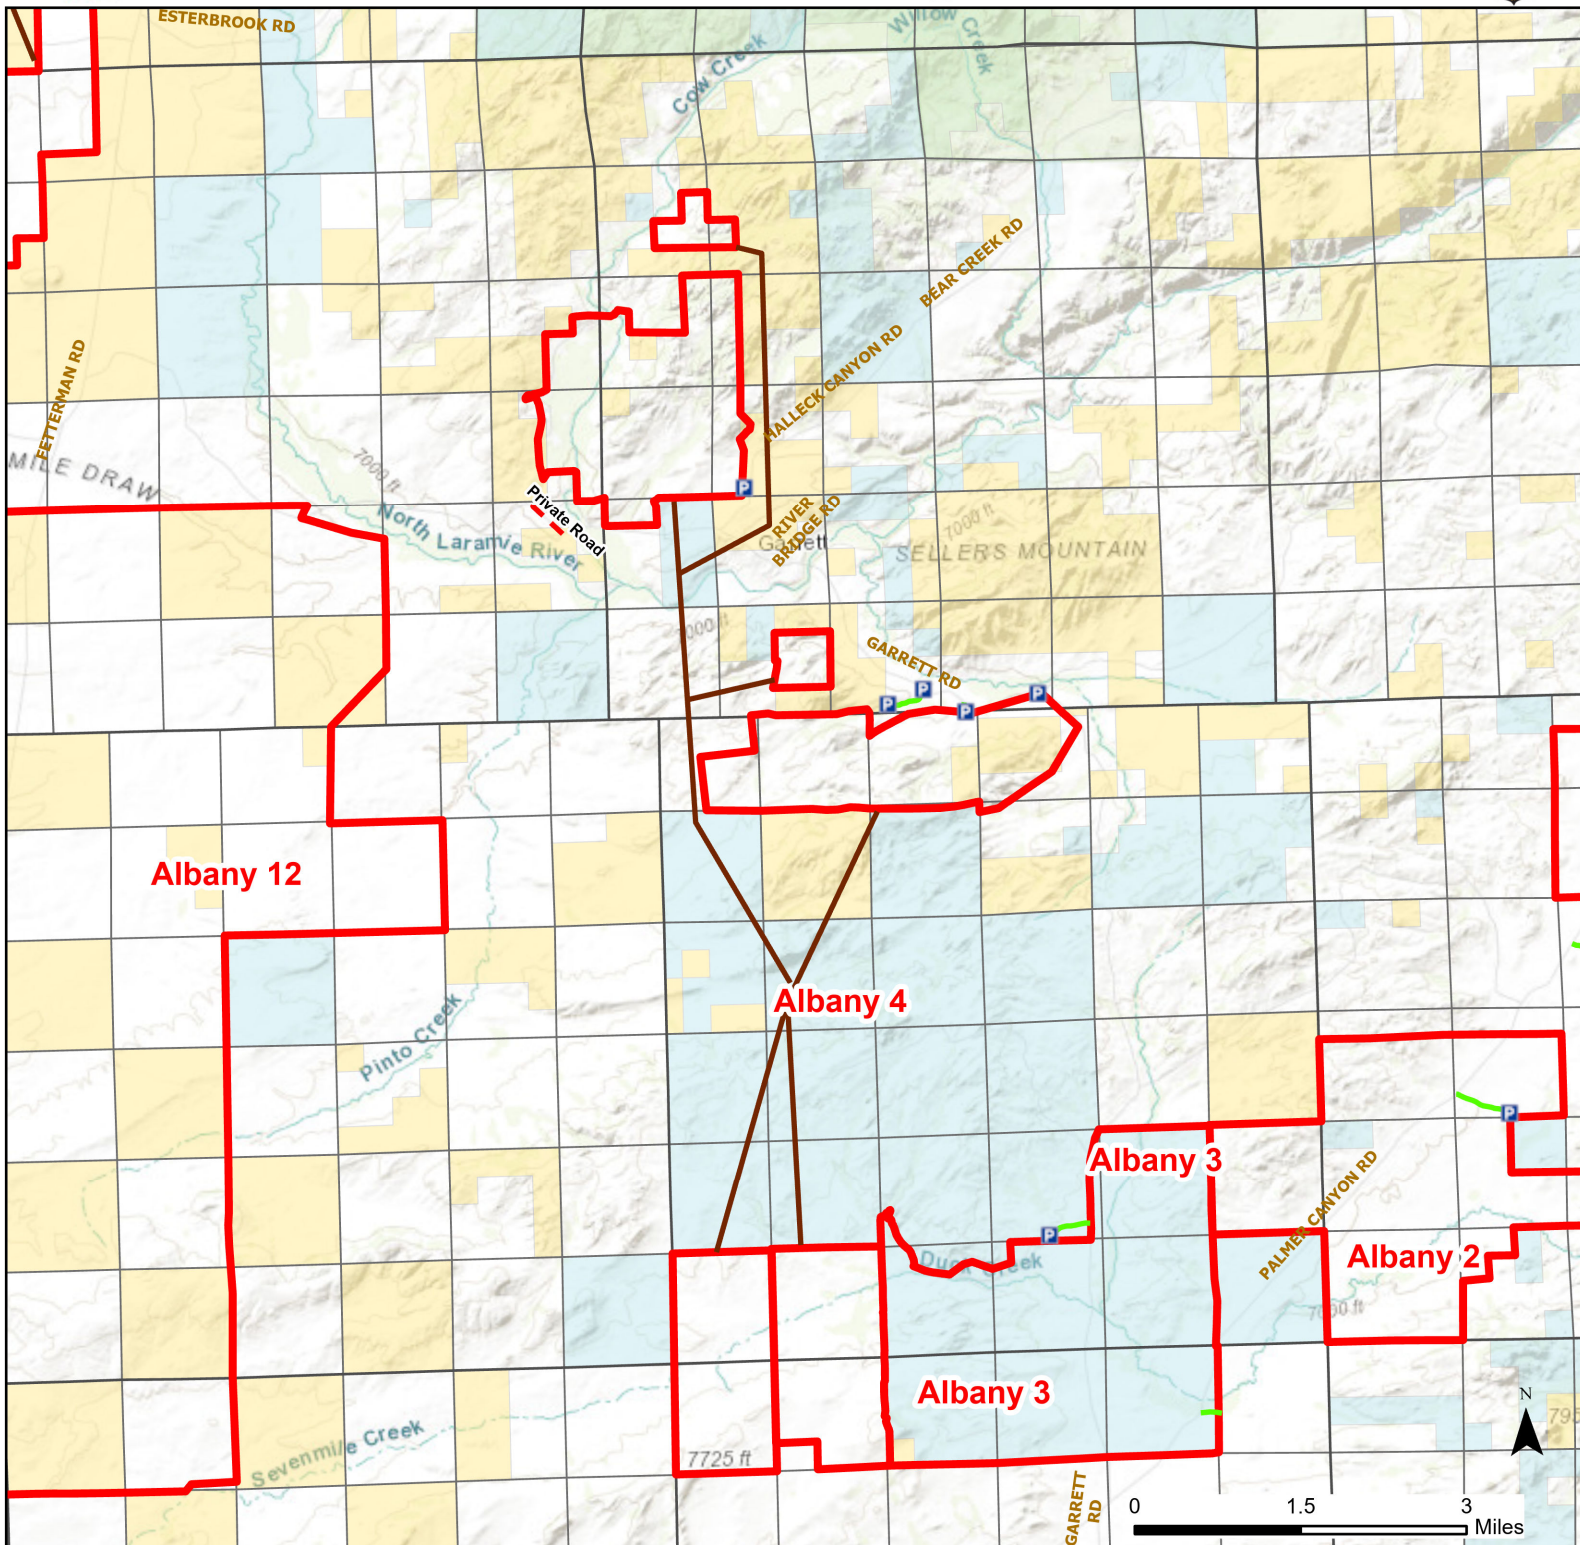

Albany 4 Walk-in Hunting Area

Access Dates:
12/01 - 01/31
2023 Hunt Season

Parking	Closed Road	Boundary	Limited Range Weapons and Archery	State
Coupon Box	Roads	County Boundaries	Archery Only	DOD
Road Closed	Open Road	Archery Only	Other	BLM
Special Conditions Apply		CLOSED		Wyoming Game & Fish Dept.
				Forest Service
				Private

Species allowed to hunt: Antlerless Elk

Rules: Motorized vehicle access limited to designated roads only. Designated roads are marked with a white arrow. Please deposit landowner coupons in containers provided on this Walk-in Area.

This map is for visual use, assistance and general location only, does not represent a survey, and is not to be used for legal conveyance. Hunt Area boundaries are approximate, consult Game and Fish Hunting Regulations for descriptions and restrictions. Access to these private lands for any commercial activity must be gained by contacting the individual landowner(s) directly.