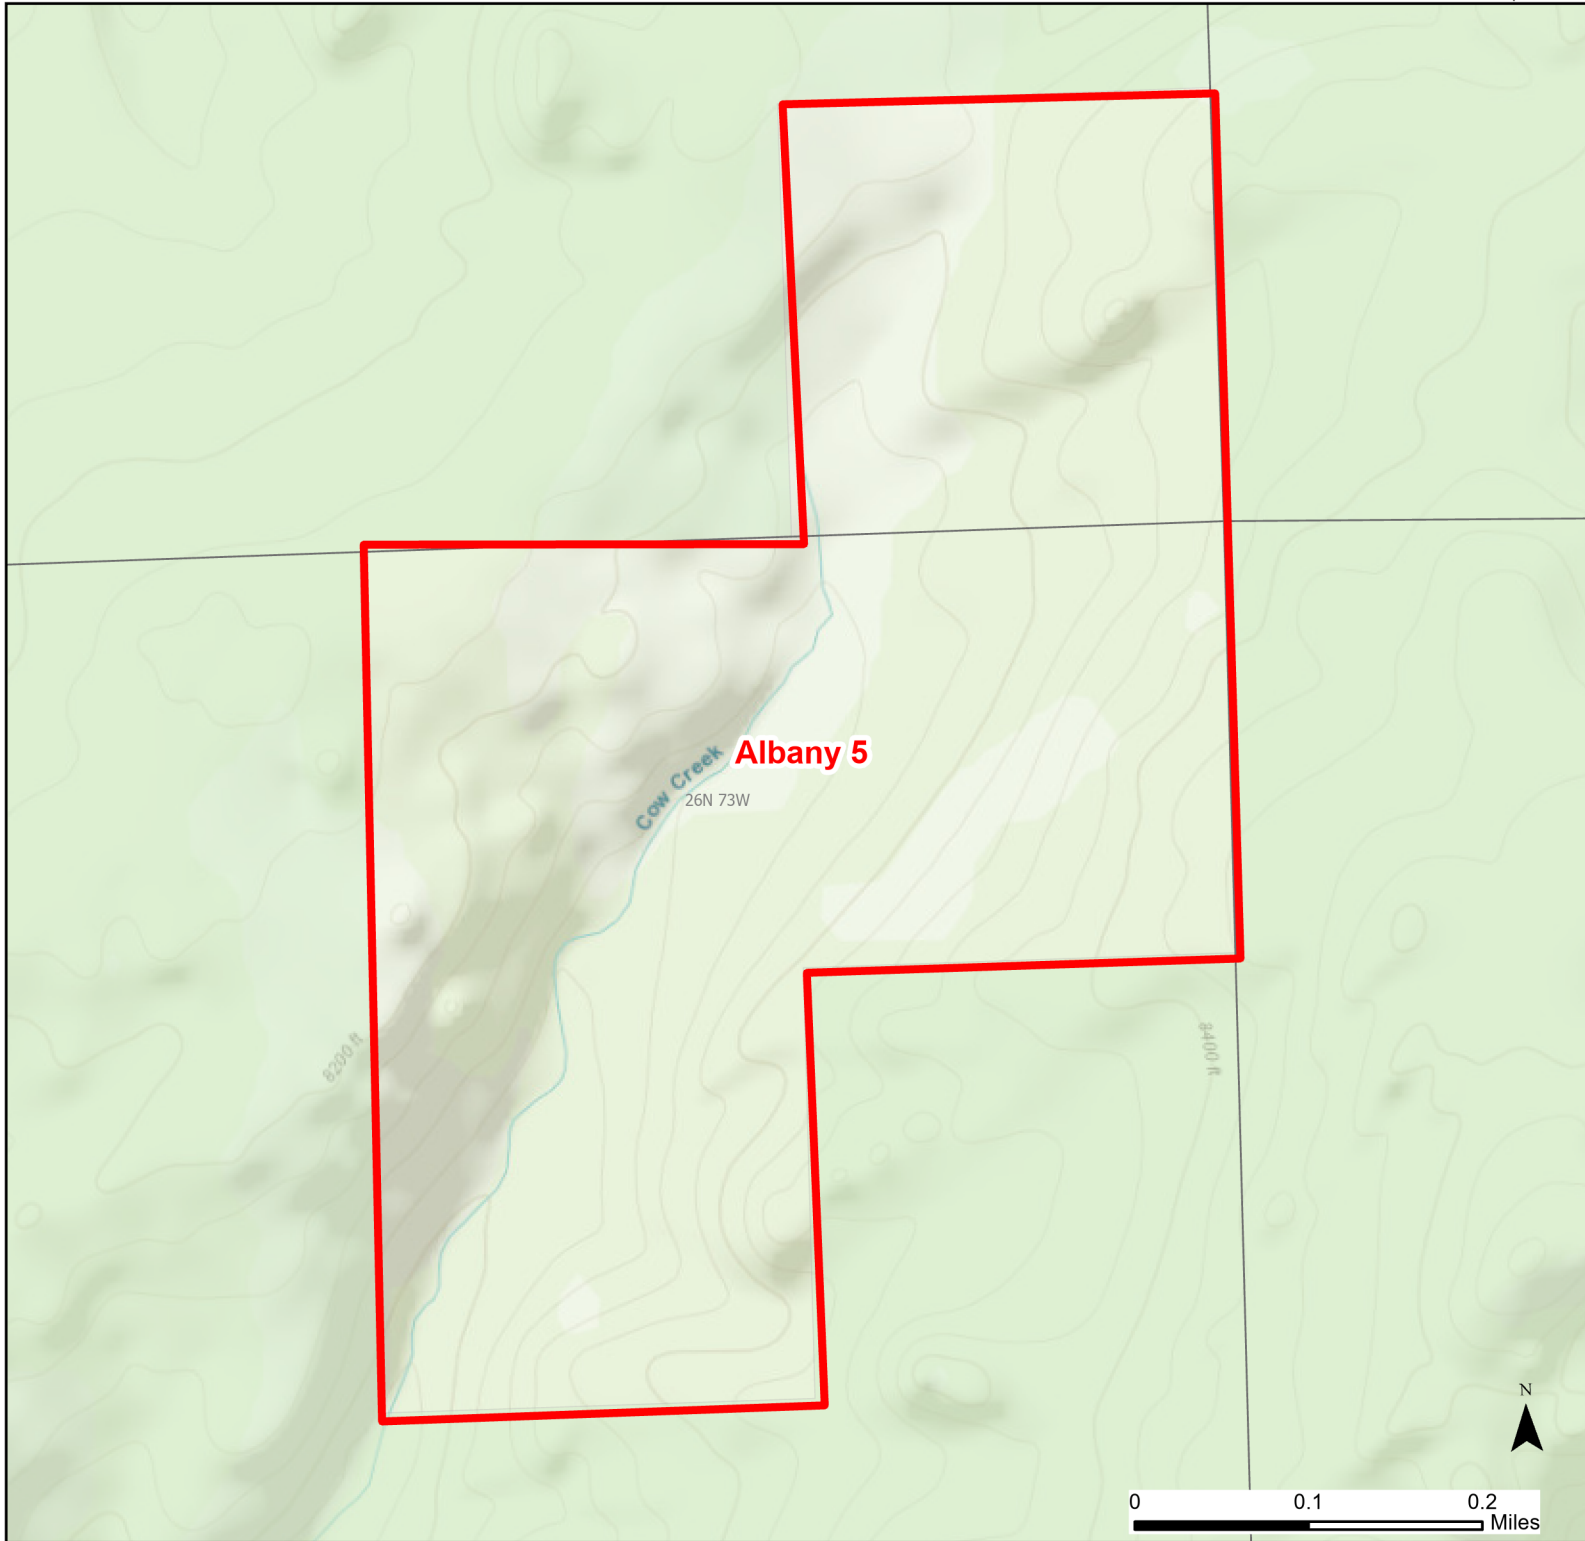

Albany 5 Walk-in Hunting Area

Access Dates:
09/01 - 01/31
2023 Hunt Season

Parking	Closed Road	Boundary	Limited Range Weapons and Archery	State
Coupon Box	Roads	Archery Only	Other	DOD
Road Closed	County Boundaries	CLOSED		BLM
Open Road				Wyoming Game & Fish Dept.
Special Conditions Apply				Forest Service
				Private

Species allowed to hunt: Elk

Rules: Hunting by use of archery equipment only before Oct 15. Horses may be used for game retrieval only.

This map is for visual use, assistance and general location only, does not represent a survey, and is not to be used for legal conveyance. Hunt Area boundaries are approximate, consult Game and Fish Hunting Regulations for descriptions and restrictions. Access to these private lands for any commercial activity must be gained by contacting the individual landowner(s) directly.