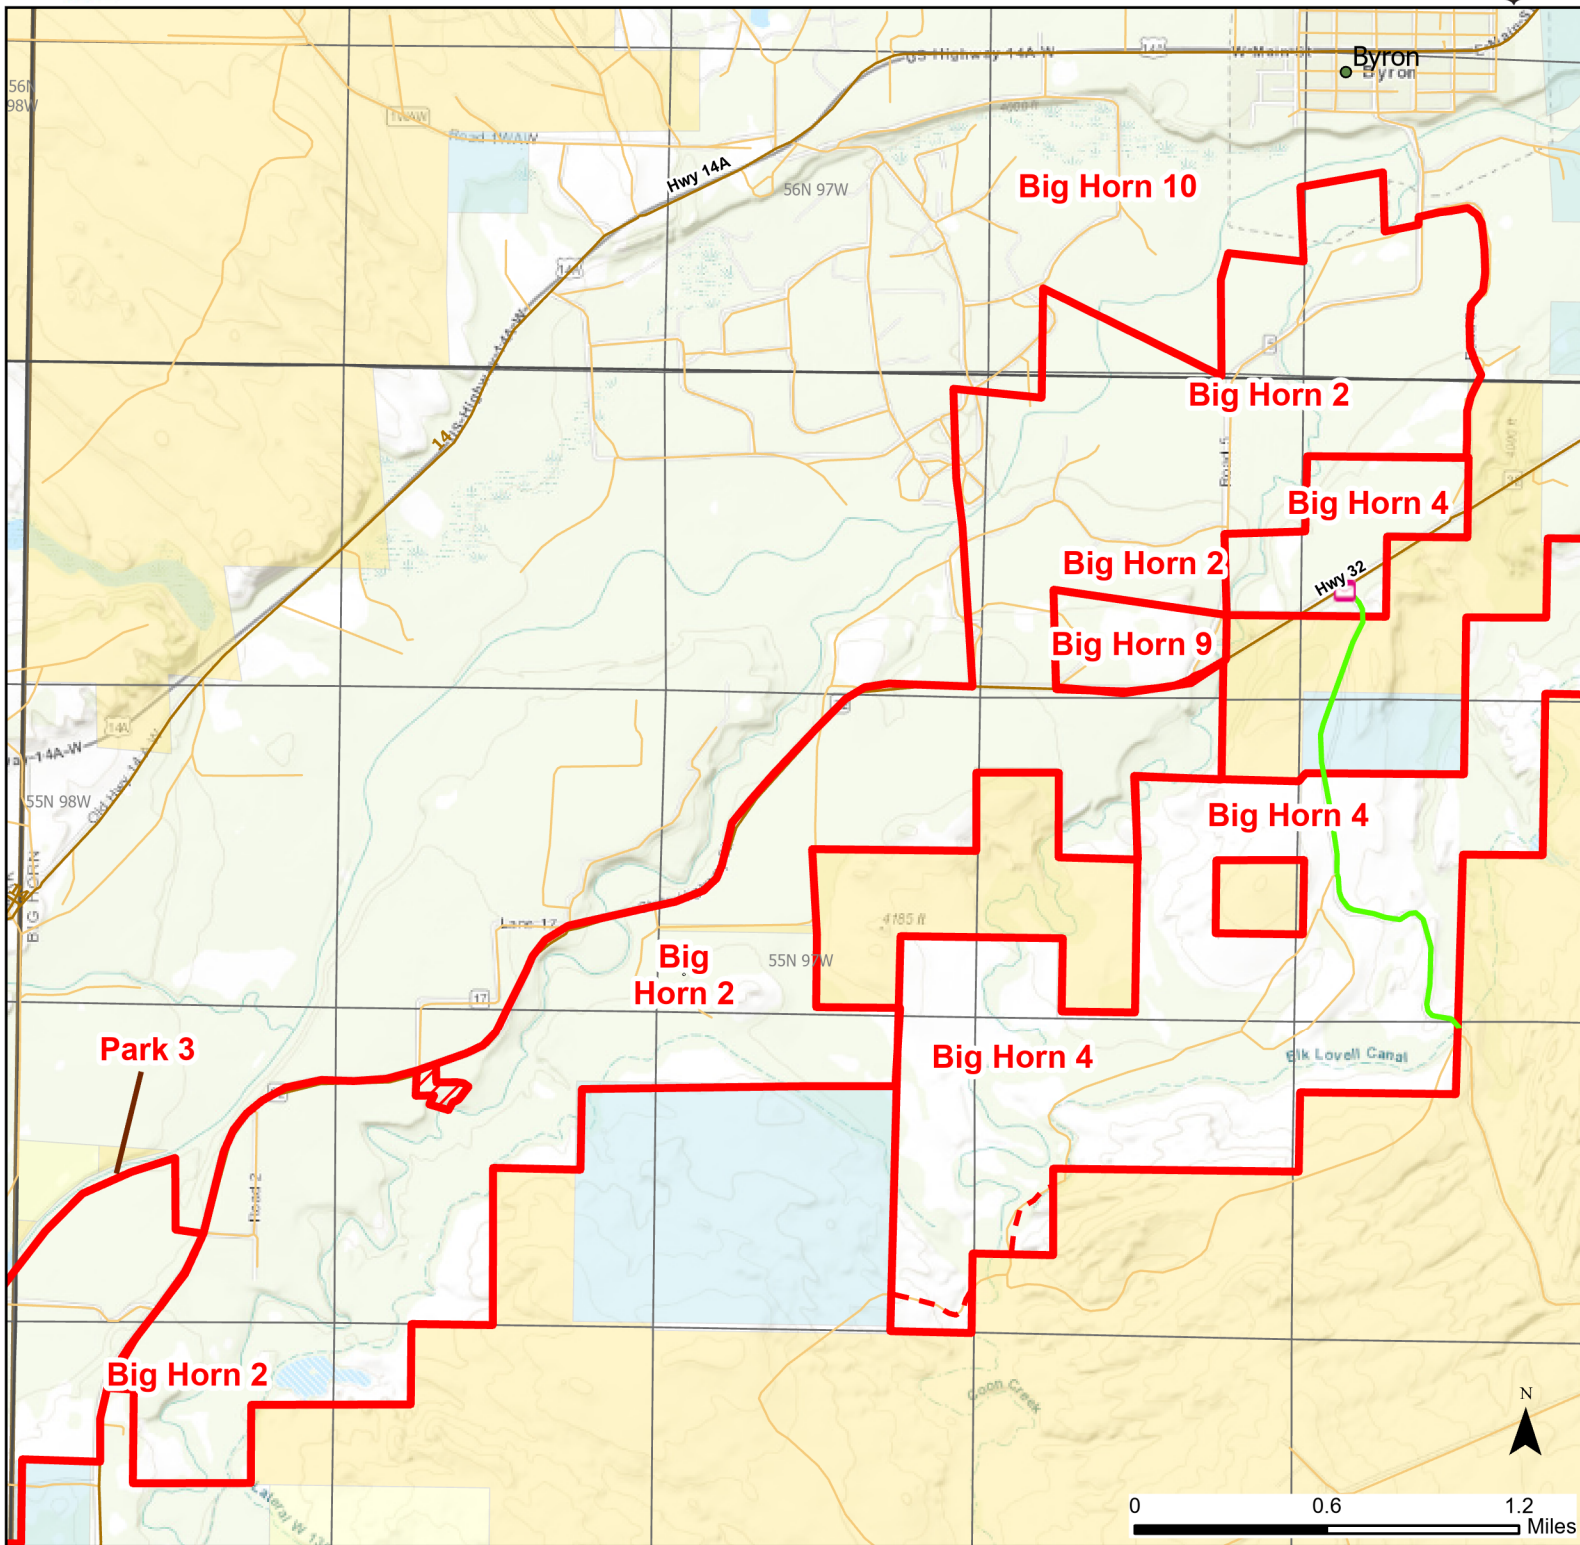

# Big Horn 2 Walk-in Hunting Area

Access Dates:  
08/15 - 05/31  
2023 Hunt Season

Parking	Closed Road	Boundary	Limited Range Weapons and Archery	State
Coupon Box	Roads	Archery Only	Other	DOD
Road Closed	County Boundaries	CLOSED		BLM
Open Road				Wyoming Game & Fish Dept.
Special Conditions Apply				Forest Service
				Private

Species allowed to hunt: Waterfowl, Pheasant, Sandhill Crane, Doves, Turkey, Antelope, Deer

Rules: Portable blinds may be used on a daily basis. Blinds must have owner's name and contact info affixed and may not be left in the field overnight. Motorized vehicle access allowed on established roads only.

This map is for visual use, assistance and general location only, does not represent a survey, and is not to be used for legal conveyance. Hunt Area boundaries are approximate, consult Game and Fish Hunting Regulations for descriptions and restrictions. Access to these private lands for any commercial activity must be gained by contacting the individual landowner(s) directly.