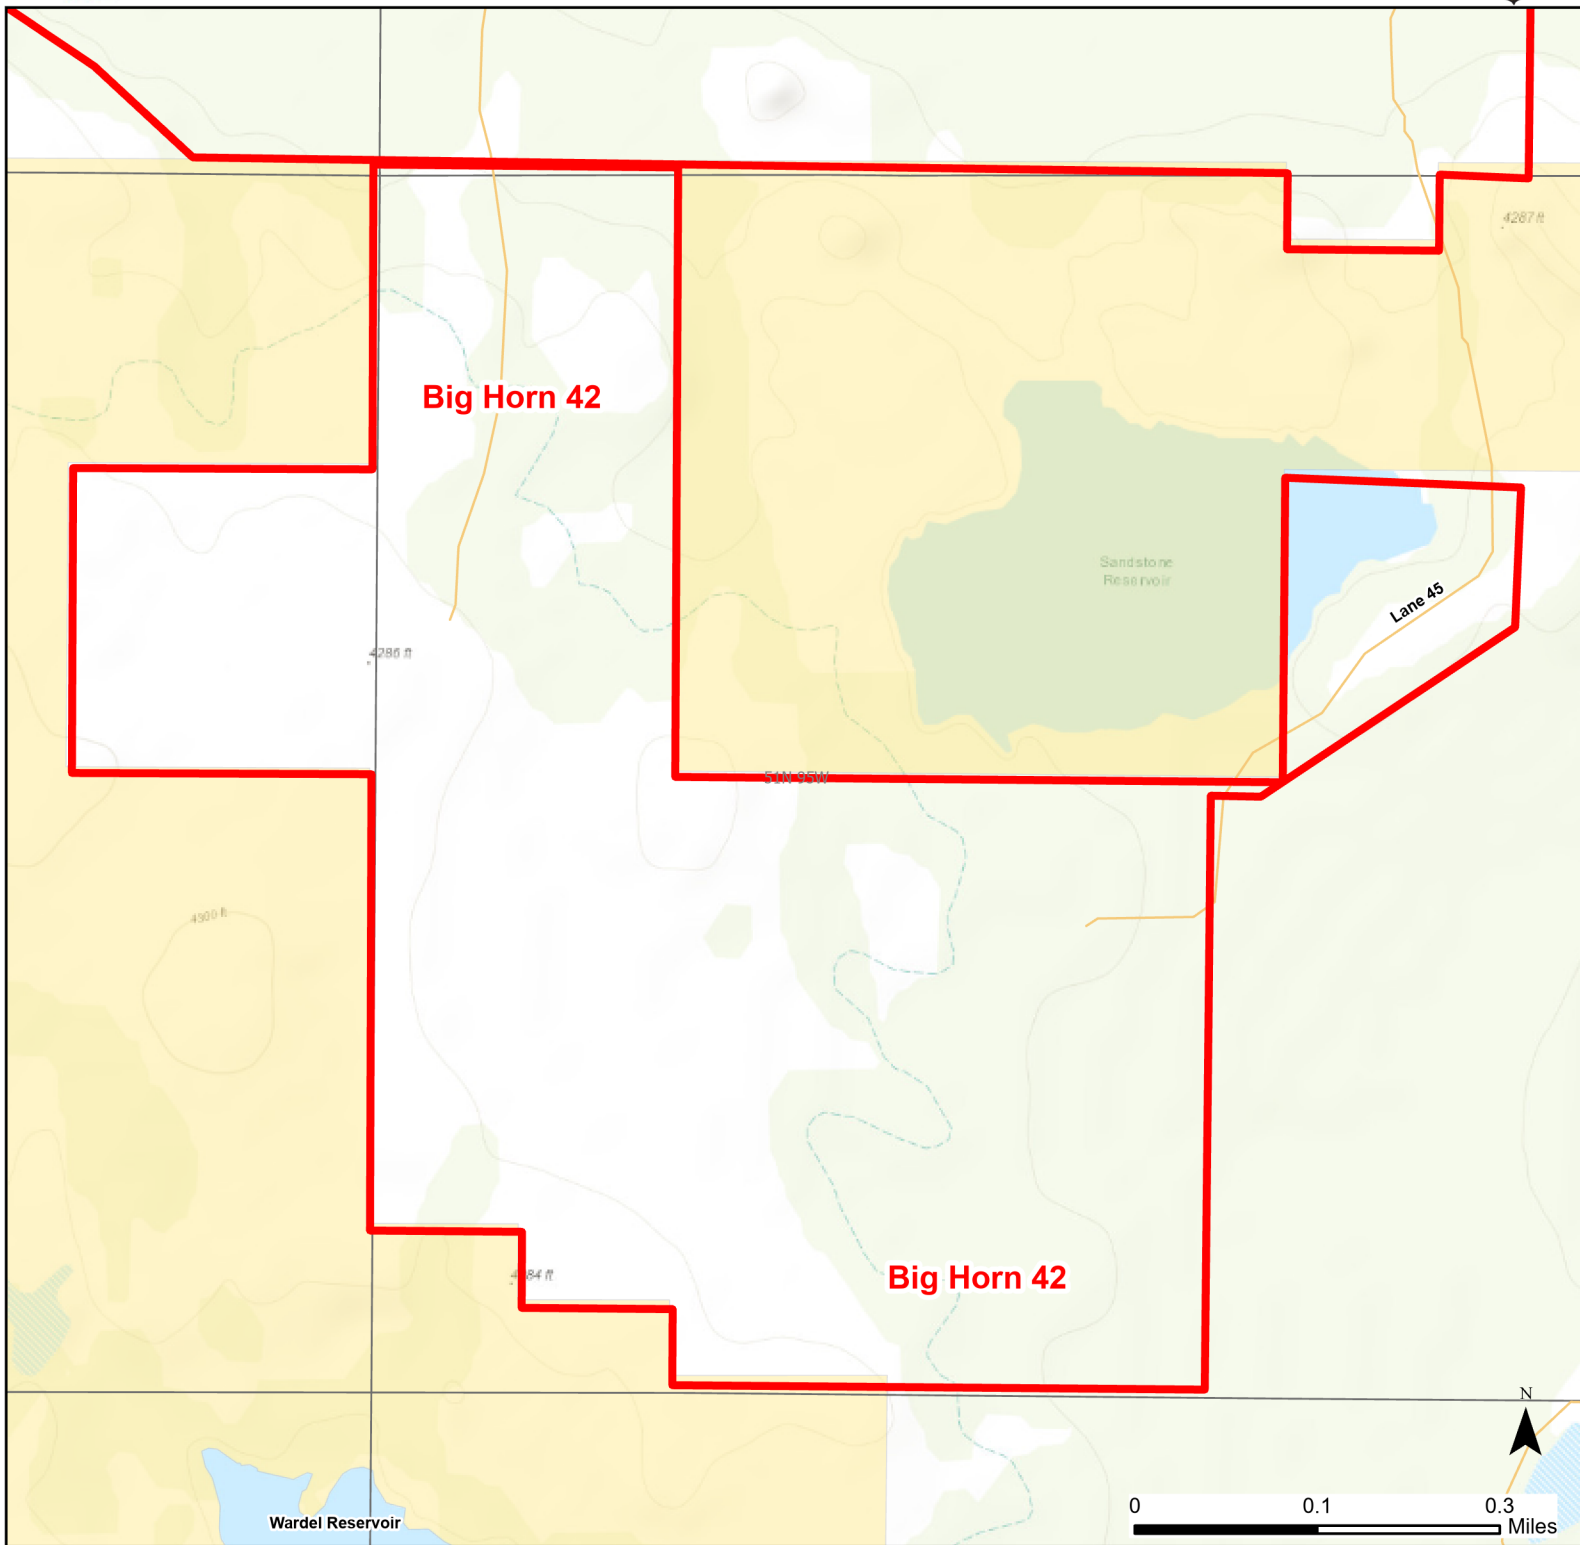

Big Horn 42 Walk-in Hunting Area

Access Dates:
08/15 - 05/31
2023 Hunt Season

Parking	Closed Road	Boundary	Limited Range Weapons and Archery	State
Coupon Box	Roads	Archery Only	Other	DOD
Road Closed	County Boundaries		CLOSED	BLM
Open Road				Wyoming Game & Fish Dept.
Special Conditions Apply				Forest Service
				Private

Species allowed to hunt: Antelope, Deer

Rules: Portable blinds may be used on a daily basis. Blinds must have owner's name and contact info affixed and may not be left in the field overnight.

This map is for visual use, assistance and general location only, does not represent a survey, and is not to be used for legal conveyance. Hunt Area boundaries are approximate, consult Game and Fish Hunting Regulations for descriptions and restrictions. Access to these private lands for any commercial activity must be gained by contacting the individual landowner(s) directly.