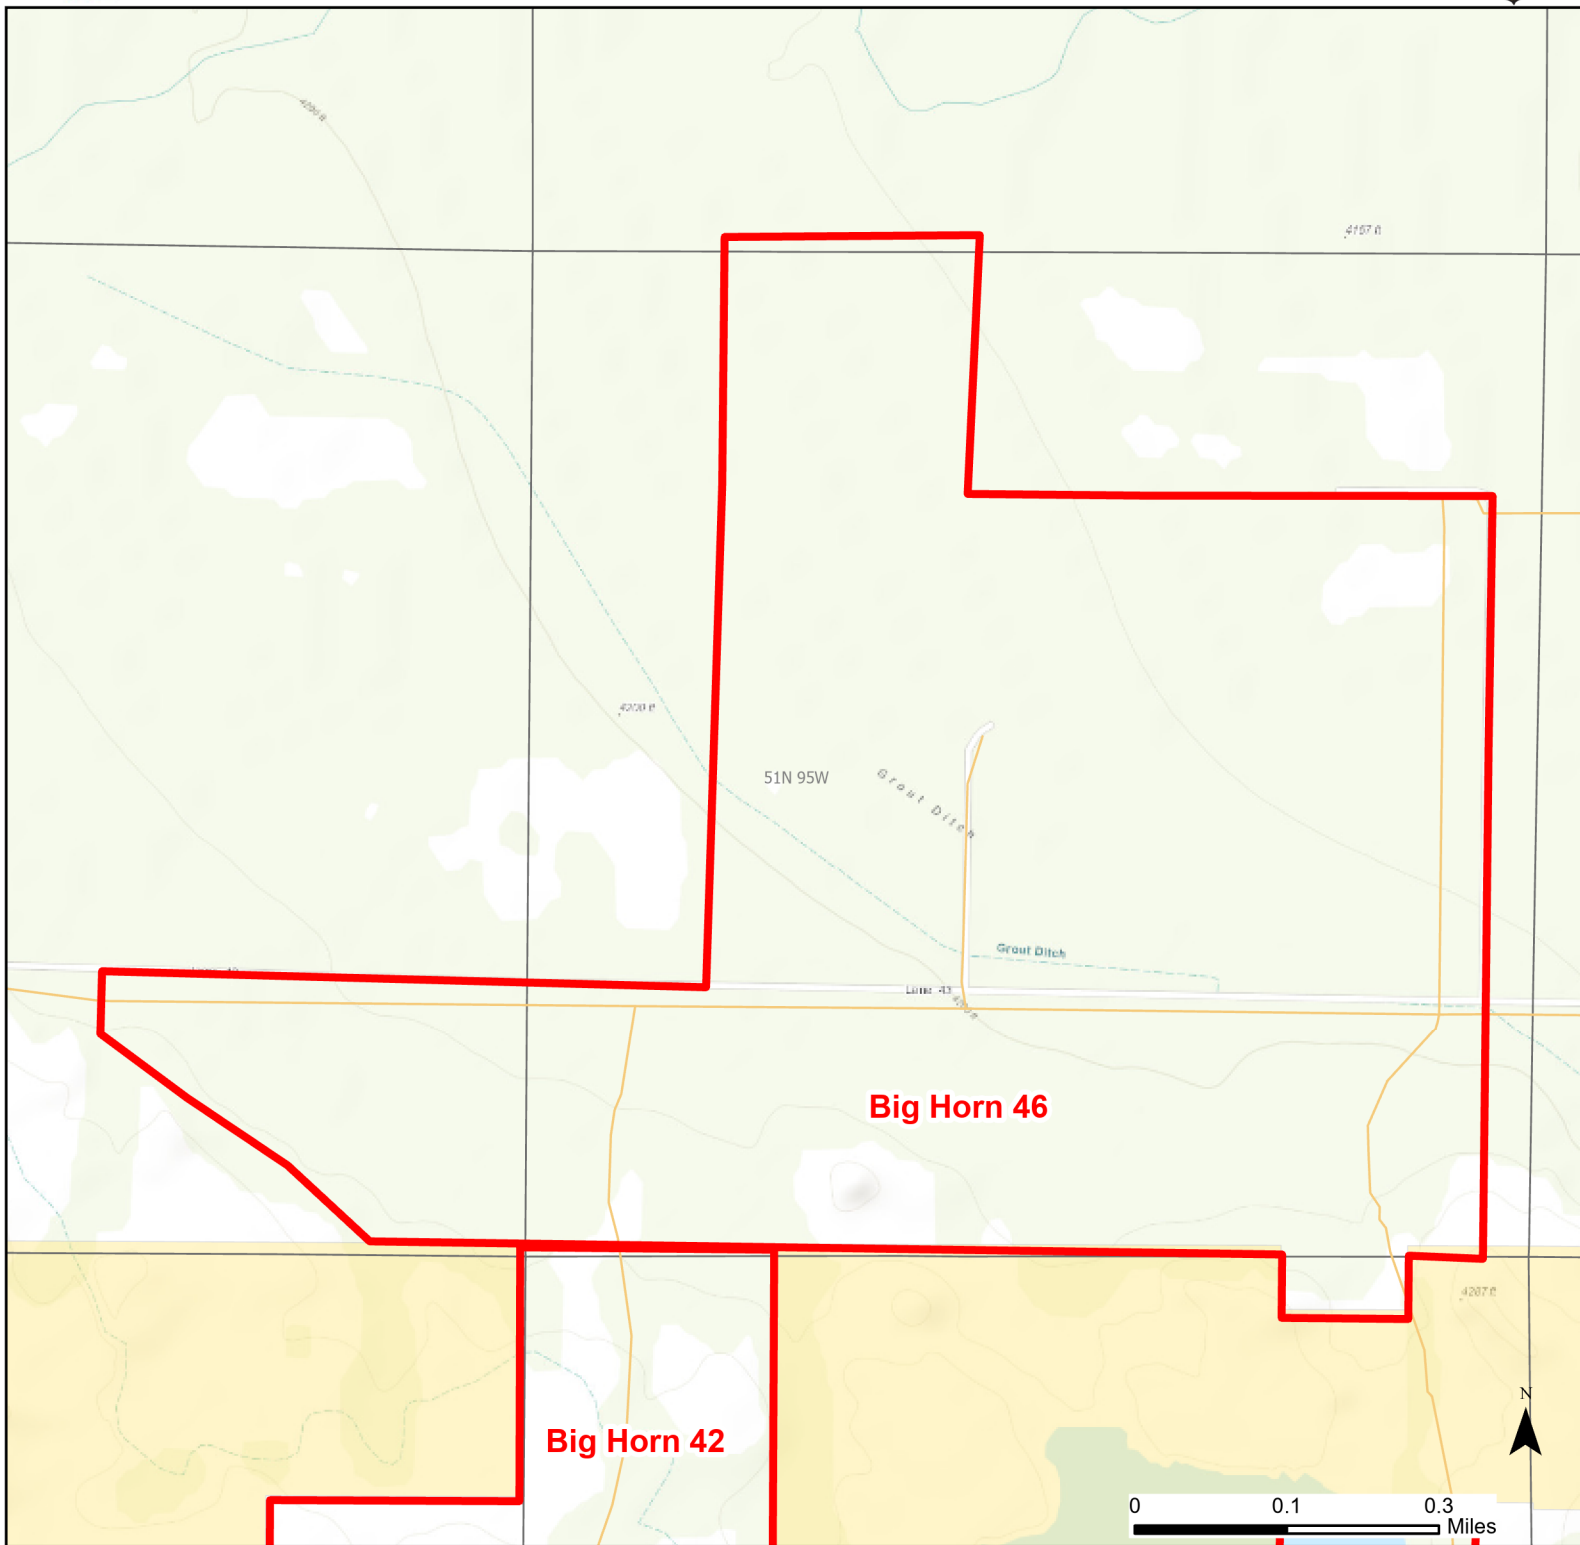

Big Horn 46 Walk-in Hunting Area

Access Dates:
08/15 - 05/31
2023 Hunt Season

Parking	Closed Road	Boundary	Limited Range Weapons and Archery	State
Coupon Box	Roads	Archery Only	Other	DOD
Road Closed	County Boundaries	CLOSED		BLM
Open Road				Wyoming Game & Fish Dept.
Special Conditions Apply				Forest Service
				Private

Species allowed to hunt: Waterfowl, Pheasant, Sandhill Crane, Doves, Partridge, Turkey, Antelope, Deer

Rules: Portable blinds may be used on a daily basis. Blinds must have owner's name and contact info affixed and may not be left in the field overnight.

This map is for visual use, assistance and general location only, does not represent a survey, and is not to be used for legal conveyance. Hunt Area boundaries are approximate, consult Game and Fish Hunting Regulations for descriptions and restrictions. Access to these private lands for any commercial activity must be gained by contacting the individual landowner(s) directly.