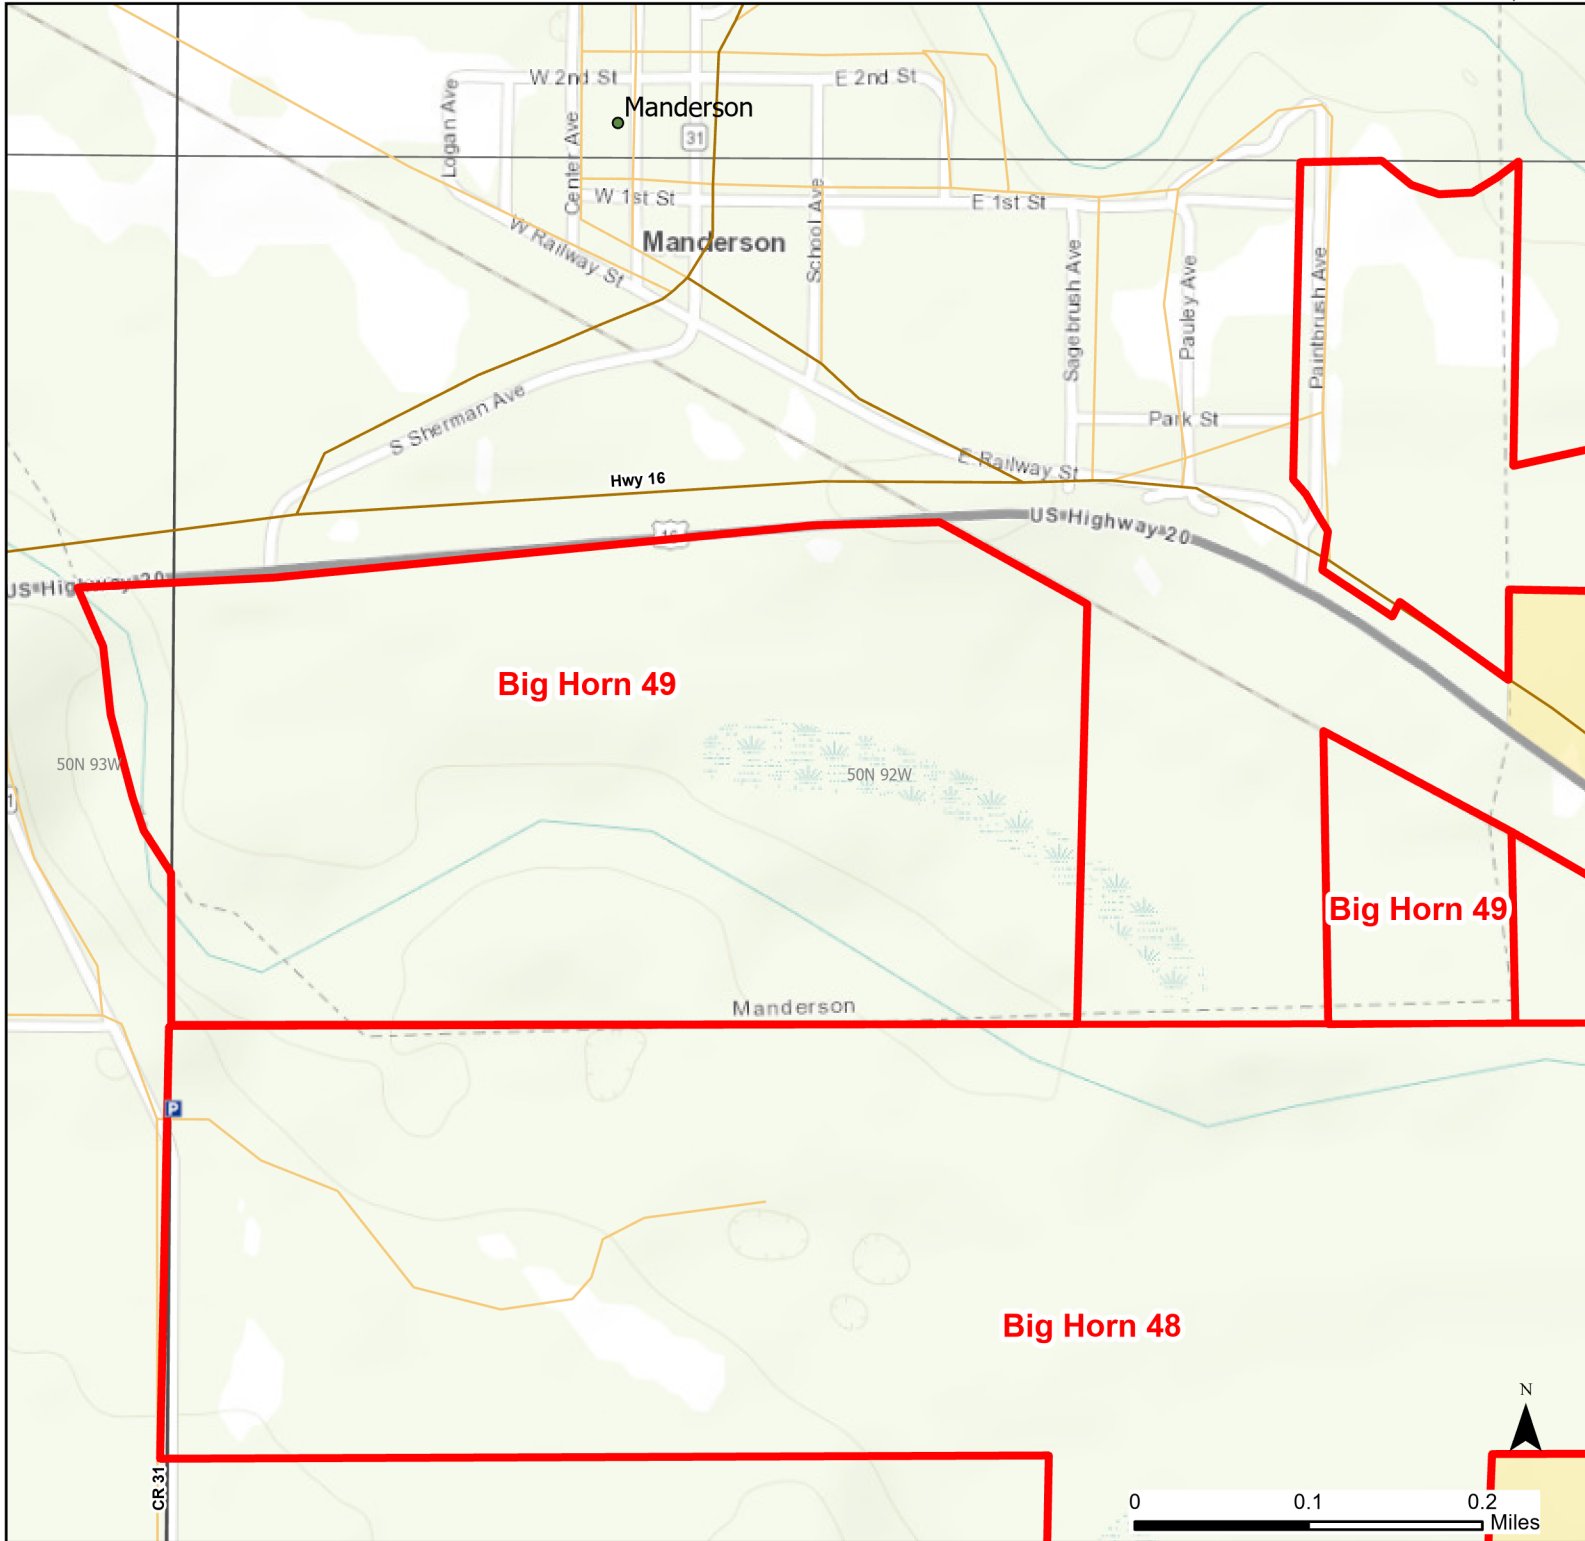

Big Horn 49 Walk-in Hunting Area

Access Dates:
09/01 - 05/31
2023 Hunt Season

Parking	Closed Road	Boundary	Limited Range Weapons and Archery	State
Coupon Box	Roads	Archery Only	Other	DOD
Road Closed	County Boundaries		CLOSED	BLM
Open Road				Wyoming Game & Fish Dept.
Special Conditions Apply				Forest Service
				Private

Species allowed to hunt: Waterfowl, Pheasant, Sandhill Crane, Doves, Turkey, Rabbit, Deer

Rules: Portable blinds may be used on a daily basis. Blinds must have owner's name and contact info affixed and may not be left in the field overnight.

This map is for visual use, assistance and general location only, does not represent a survey, and is not to be used for legal conveyance. Hunt Area boundaries are approximate, consult Game and Fish Hunting Regulations for descriptions and restrictions. Access to these private lands for any commercial activity must be gained by contacting the individual landowner(s) directly.