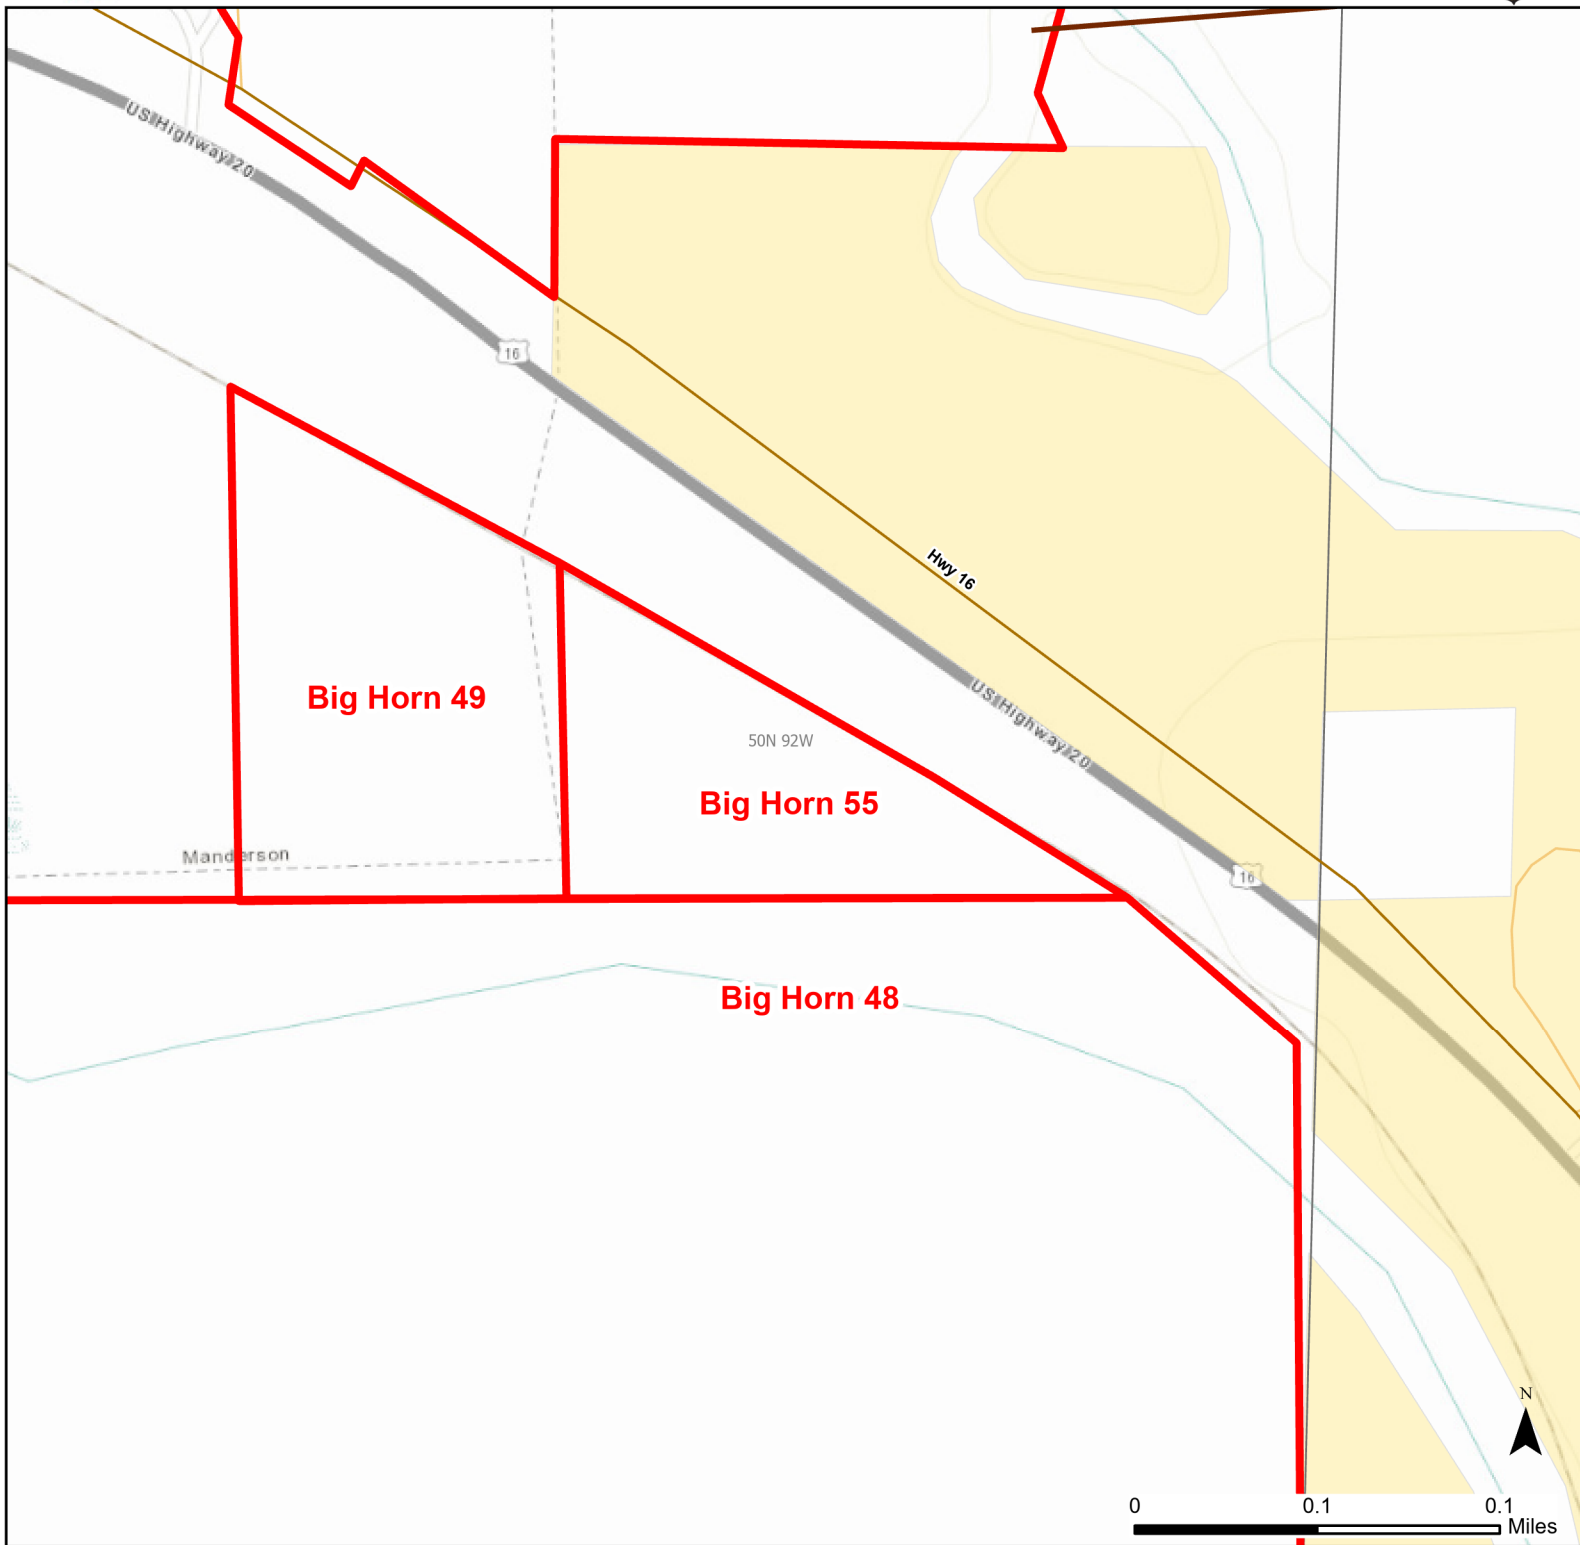

Big Horn 55 Walk-in Hunting Area

Access Dates:
09/01 - 05/31
2023 Hunt Season

Parking	Closed Road	Boundary	Limited Range Weapons and Archery	State
Coupon Box	Roads	County Boundaries	Other	DOD
Road Closed	Open Road	Archery Only	CLOSED	BLM
Special Conditions Apply				Wyoming Game & Fish Dept.
				Forest Service
				Private

This map is for visual use, assistance and general location only, does not represent a survey, and is not to be used for legal conveyance. Hunt Area boundaries are approximate, consult Game and Fish Hunting Regulations for descriptions and restrictions. Access to these private lands for any commercial activity must be gained by contacting the individual landowner(s) directly.