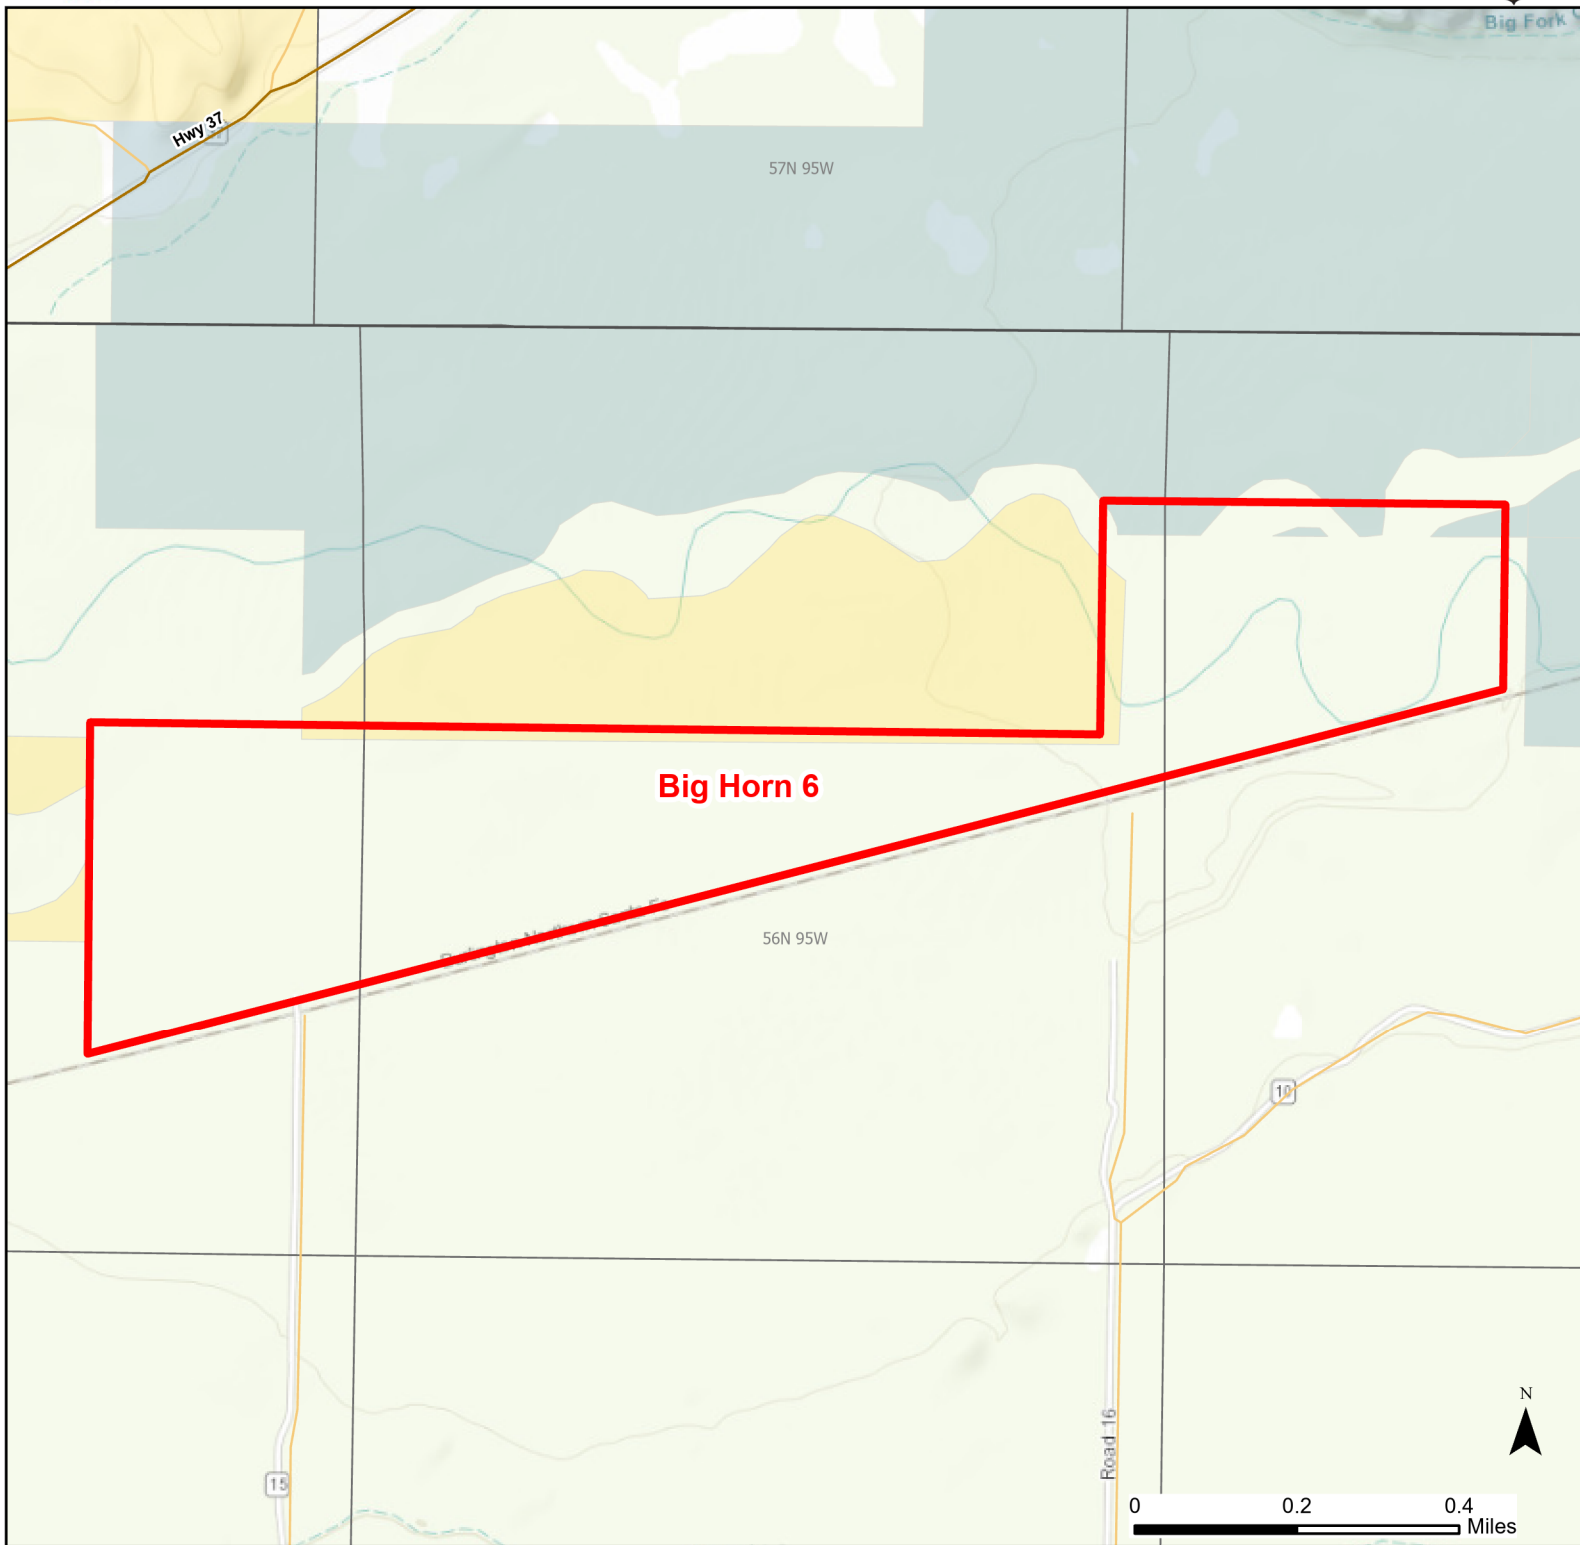

# Big Horn 6 Walk-in Hunting Area

Access Dates:  
09/01 - 05/31  
2023 Hunt Season

Parking	Closed Road	Boundary	Limited Range Weapons and Archery	State
Coupon Box	Roads	Archery Only	Other	DOD
Road Closed	County Boundaries	CLOSED		BLM
Open Road				Wyoming Game & Fish Dept.
Special Conditions Apply				Forest Service
				Private

Species allowed to hunt: Waterfowl, Pheasant, Turkey, Deer

Rules: Portable blinds may be used on a daily basis. Blinds must have owner's name and contact info affixed and may not be left in the field overnight. Predator hunting allowed during daylight hours only.

This map is for visual use, assistance and general location only, does not represent a survey, and is not to be used for legal conveyance. Hunt Area boundaries are approximate, consult Game and Fish Hunting Regulations for descriptions and restrictions. Access to these private lands for any commercial activity must be gained by contacting the individual landowner(s) directly.