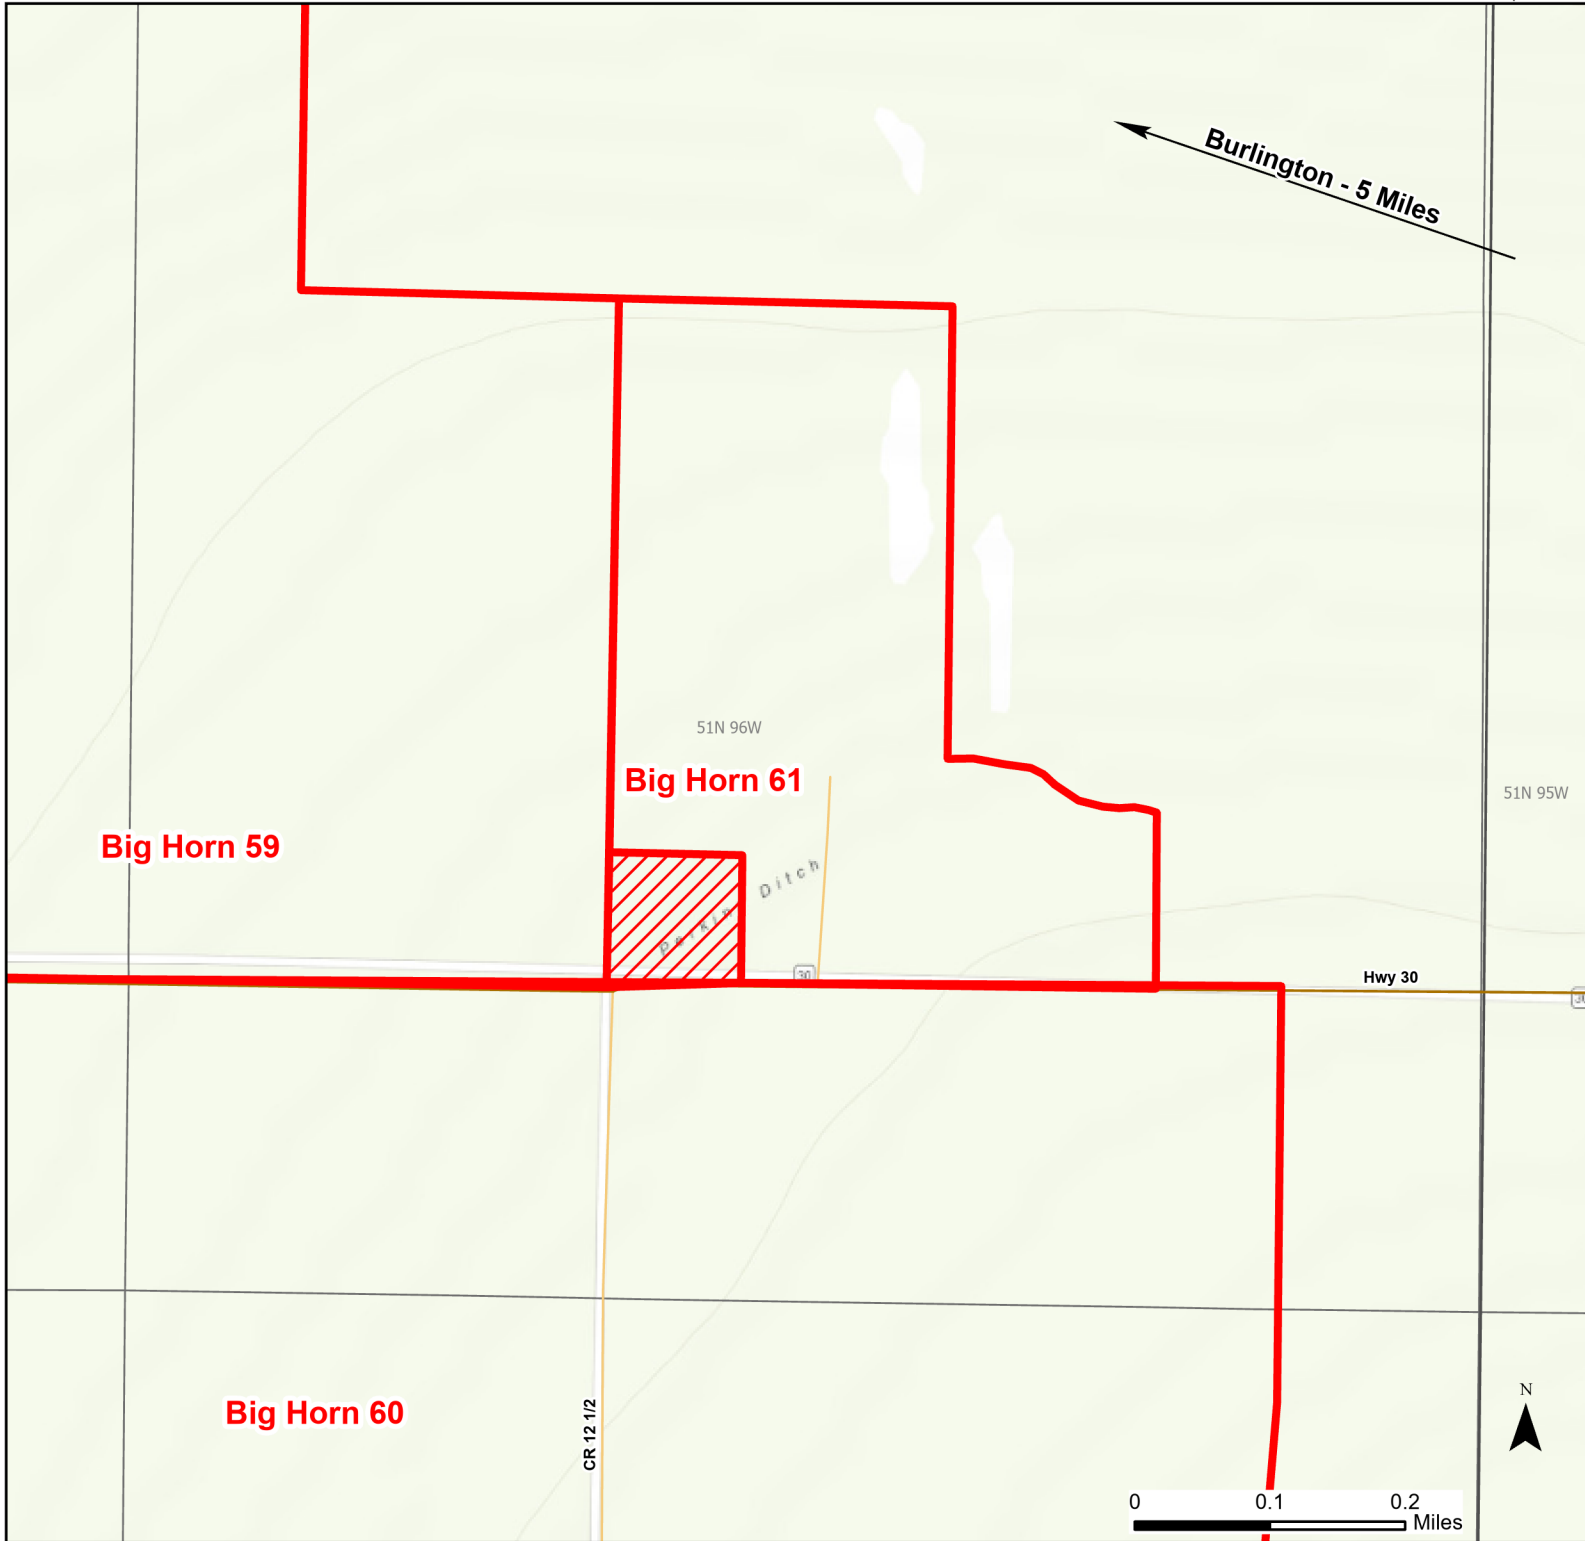

Big Horn 61 Walk-in Hunting Area

Access Dates:
09/01 - 02/28
2023 Hunt Season

Parking	Closed Road	Boundary	Limited Range Weapons and Archery	State
Coupon Box	Roads	Archery Only	Other	DOD
Road Closed	County Boundaries	CLOSED		BLM
Open Road				Wyoming Game & Fish Dept.
Special Conditions Apply				Forest Service
				Private

Species allowed to hunt: Waterfowl, Sandhill Crane, Doves, Rabbit, Deer

Rules: Portable blinds may be used on a daily basis. Blinds must have owner's name and contact info affixed and may not be left in the field overnight.

This map is for visual use, assistance and general location only, does not represent a survey, and is not to be used for legal conveyance. Hunt Area boundaries are approximate, consult Game and Fish Hunting Regulations for descriptions and restrictions. Access to these private lands for any commercial activity must be gained by contacting the individual landowner(s) directly.