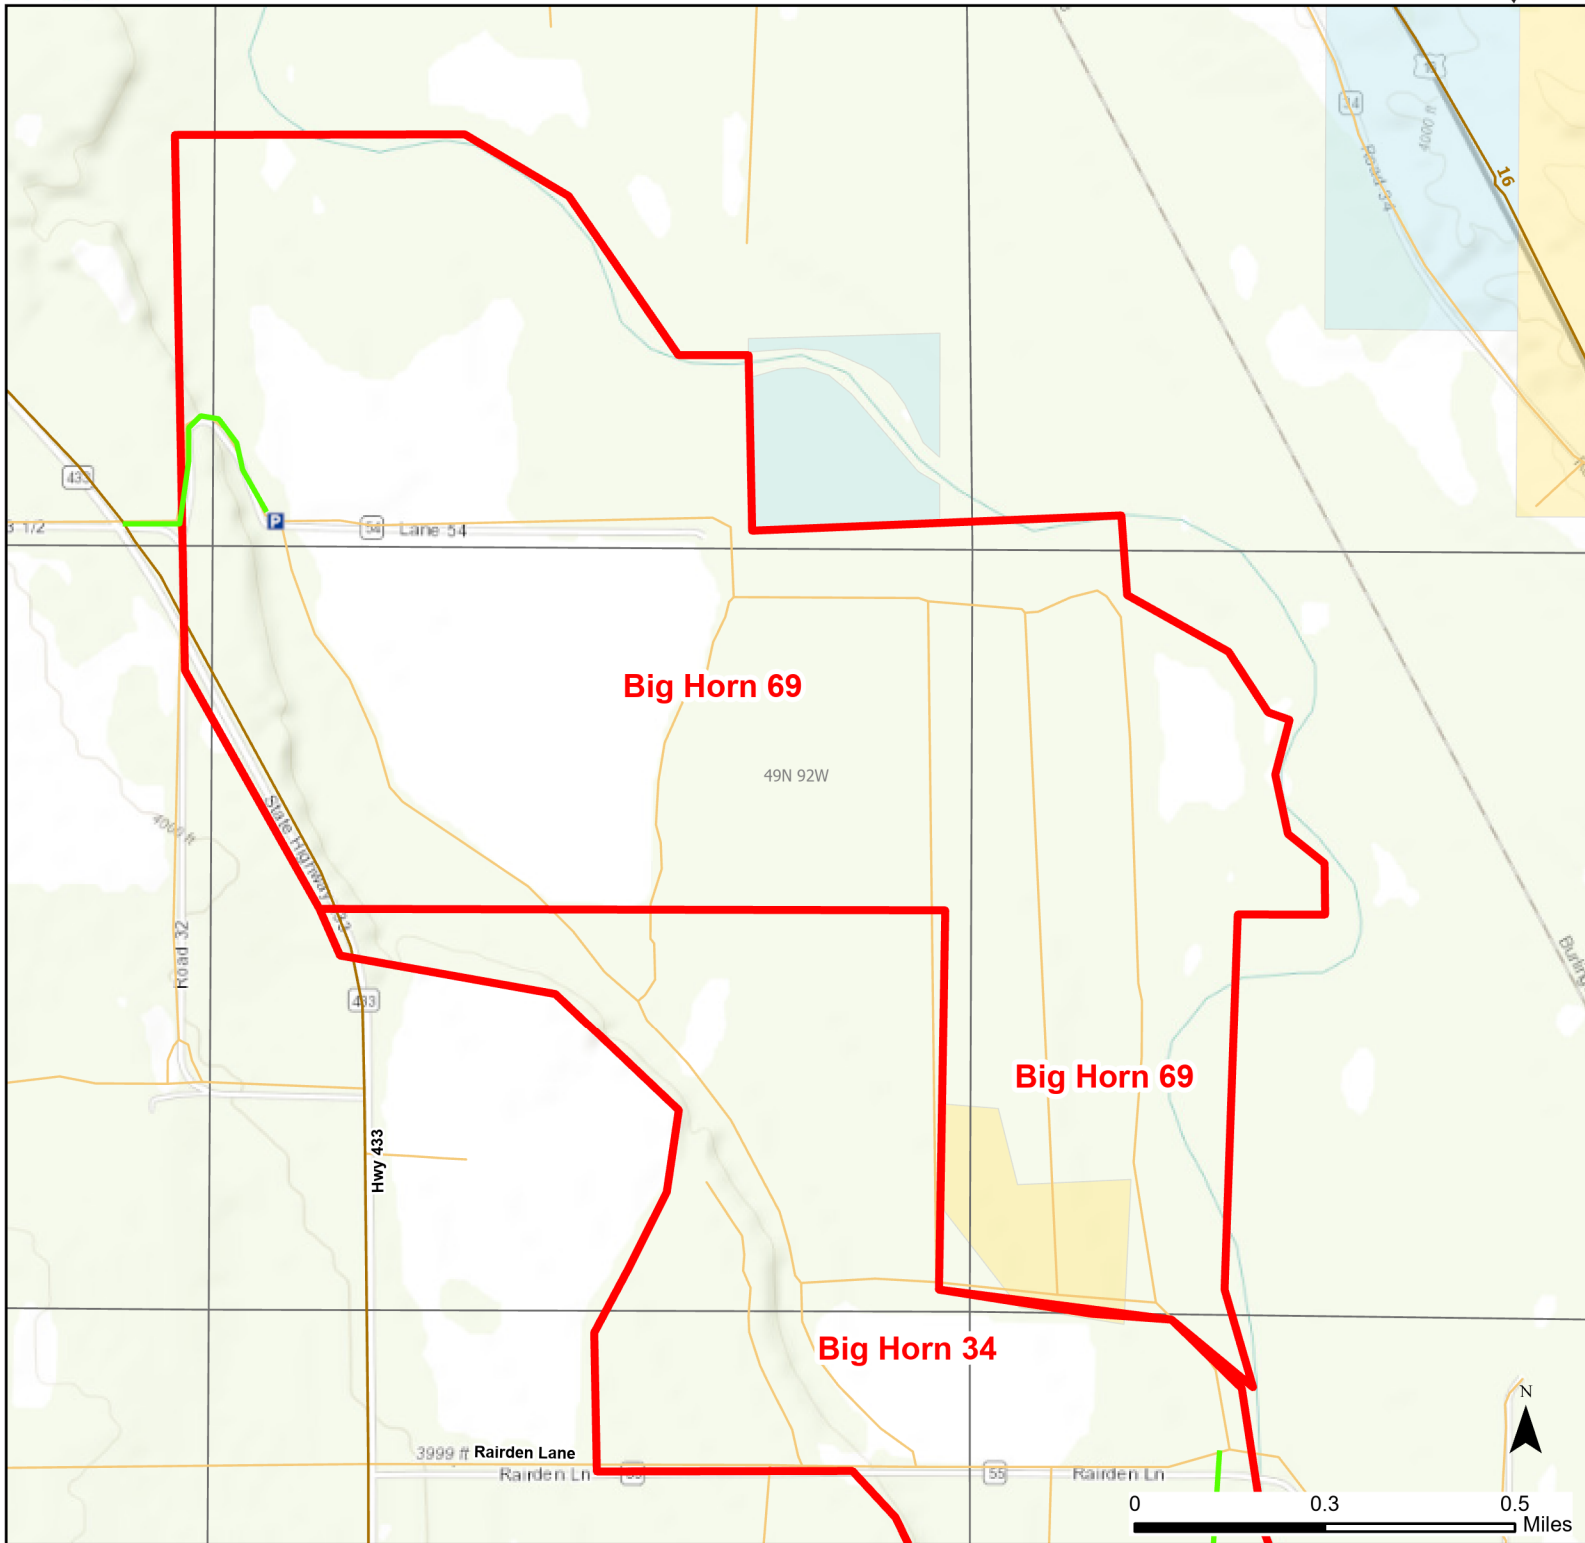

Big Horn 69 Walk-in Hunting Area

Access Dates:
09/01 - 05/31
2023 Hunt Season

Parking	Closed Road	Boundary	Limited Range Weapons and Archery	State
Coupon Box	Roads	Archery Only	Other	DOD
Road Closed	County Boundaries		CLOSED	BLM
Open Road				Wyoming Game & Fish Dept.
Special Conditions Apply				Forest Service
				Private

Species allowed to hunt: Waterfowl, Pheasant, Turkey, Deer

Rules: All vehicles must park in designated parking areas only. Portable blinds may be used on a daily basis. Blinds must have owner's name and contact info affixed and may not be left in the field overnight. Motorized vehicle access limited to designated roads only. Designated roads are marked with a white arrow.

This map is for visual use, assistance and general location only, does not represent a survey, and is not to be used for legal conveyance. Hunt Area boundaries are approximate, consult Game and Fish Hunting Regulations for descriptions and restrictions. Access to these private lands for any commercial activity must be gained by contacting the individual landowner(s) directly.