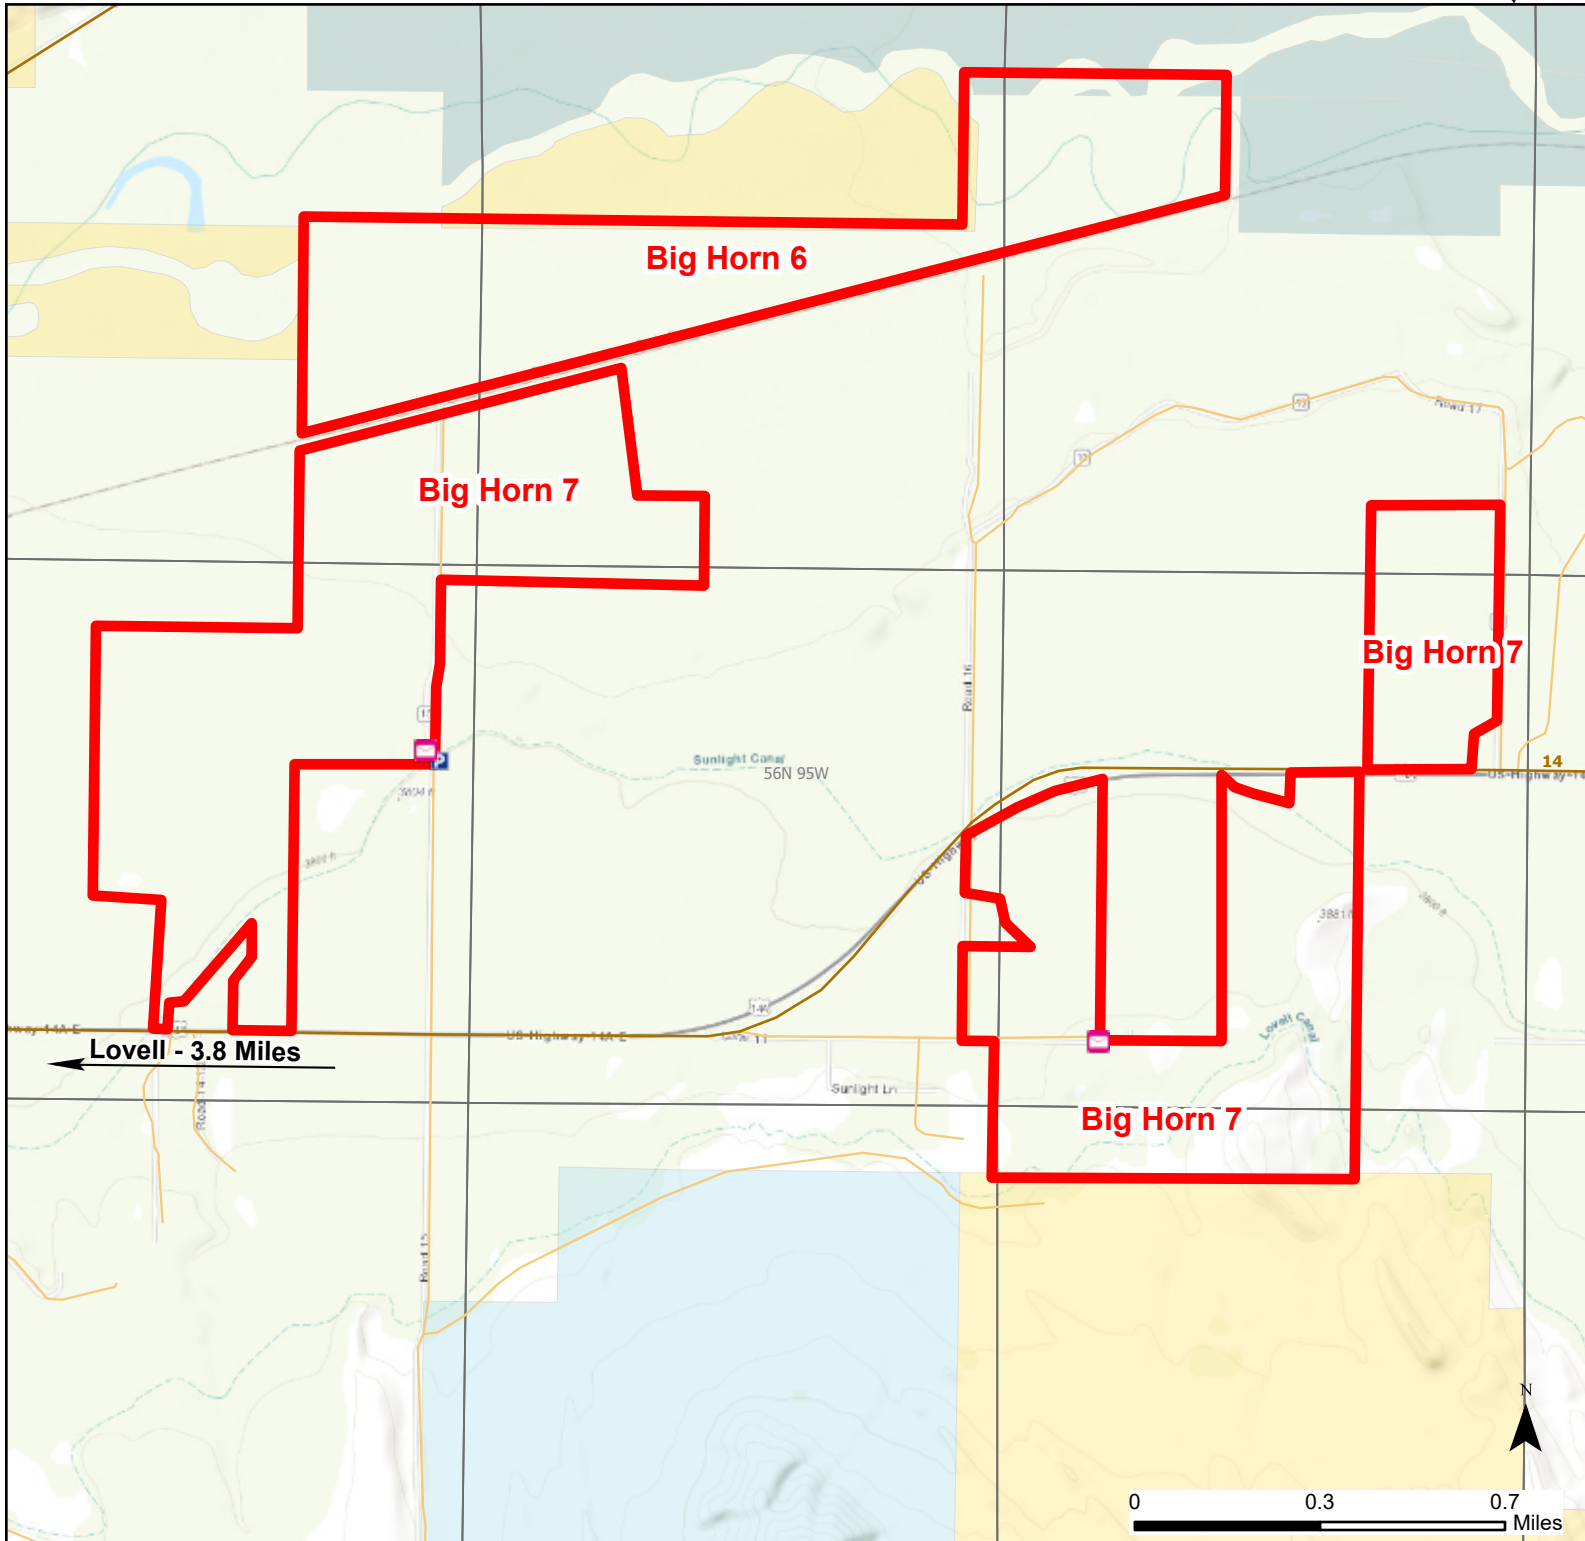

# Big Horn 7 Walk-in Hunting Area

Access Dates:  
09/01 - 05/31  
2022 Hunt Season

Parking	Closed Road	Boundary	Limited Range Weapons and Archery	State
Coupon Box	Roads	County Boundaries	Archery Only	DOD
Road Closed	Open Road	Other	CLOSED	BLM
Special Conditions Apply				Wyoming Game & Fish Dept.
				Forest Service
				Private

Species allowed to hunt: Waterfowl, Turkey, Deer

Rules: Parking along county road only. Portable blinds may be used on a daily basis. Blinds must have owner's name and contact info affixed and may not be left in the field overnight. No hunting in cornfield until after crop is completely harvested.

This map is for visual use, assistance and general location only, does not represent a survey, and is not to be used for legal conveyance. Hunt Area boundaries are approximate, consult Game and Fish Hunting Regulations for descriptions and restrictions. Access to these private lands for any commercial activity must be gained by contacting the individual landowner(s) directly.