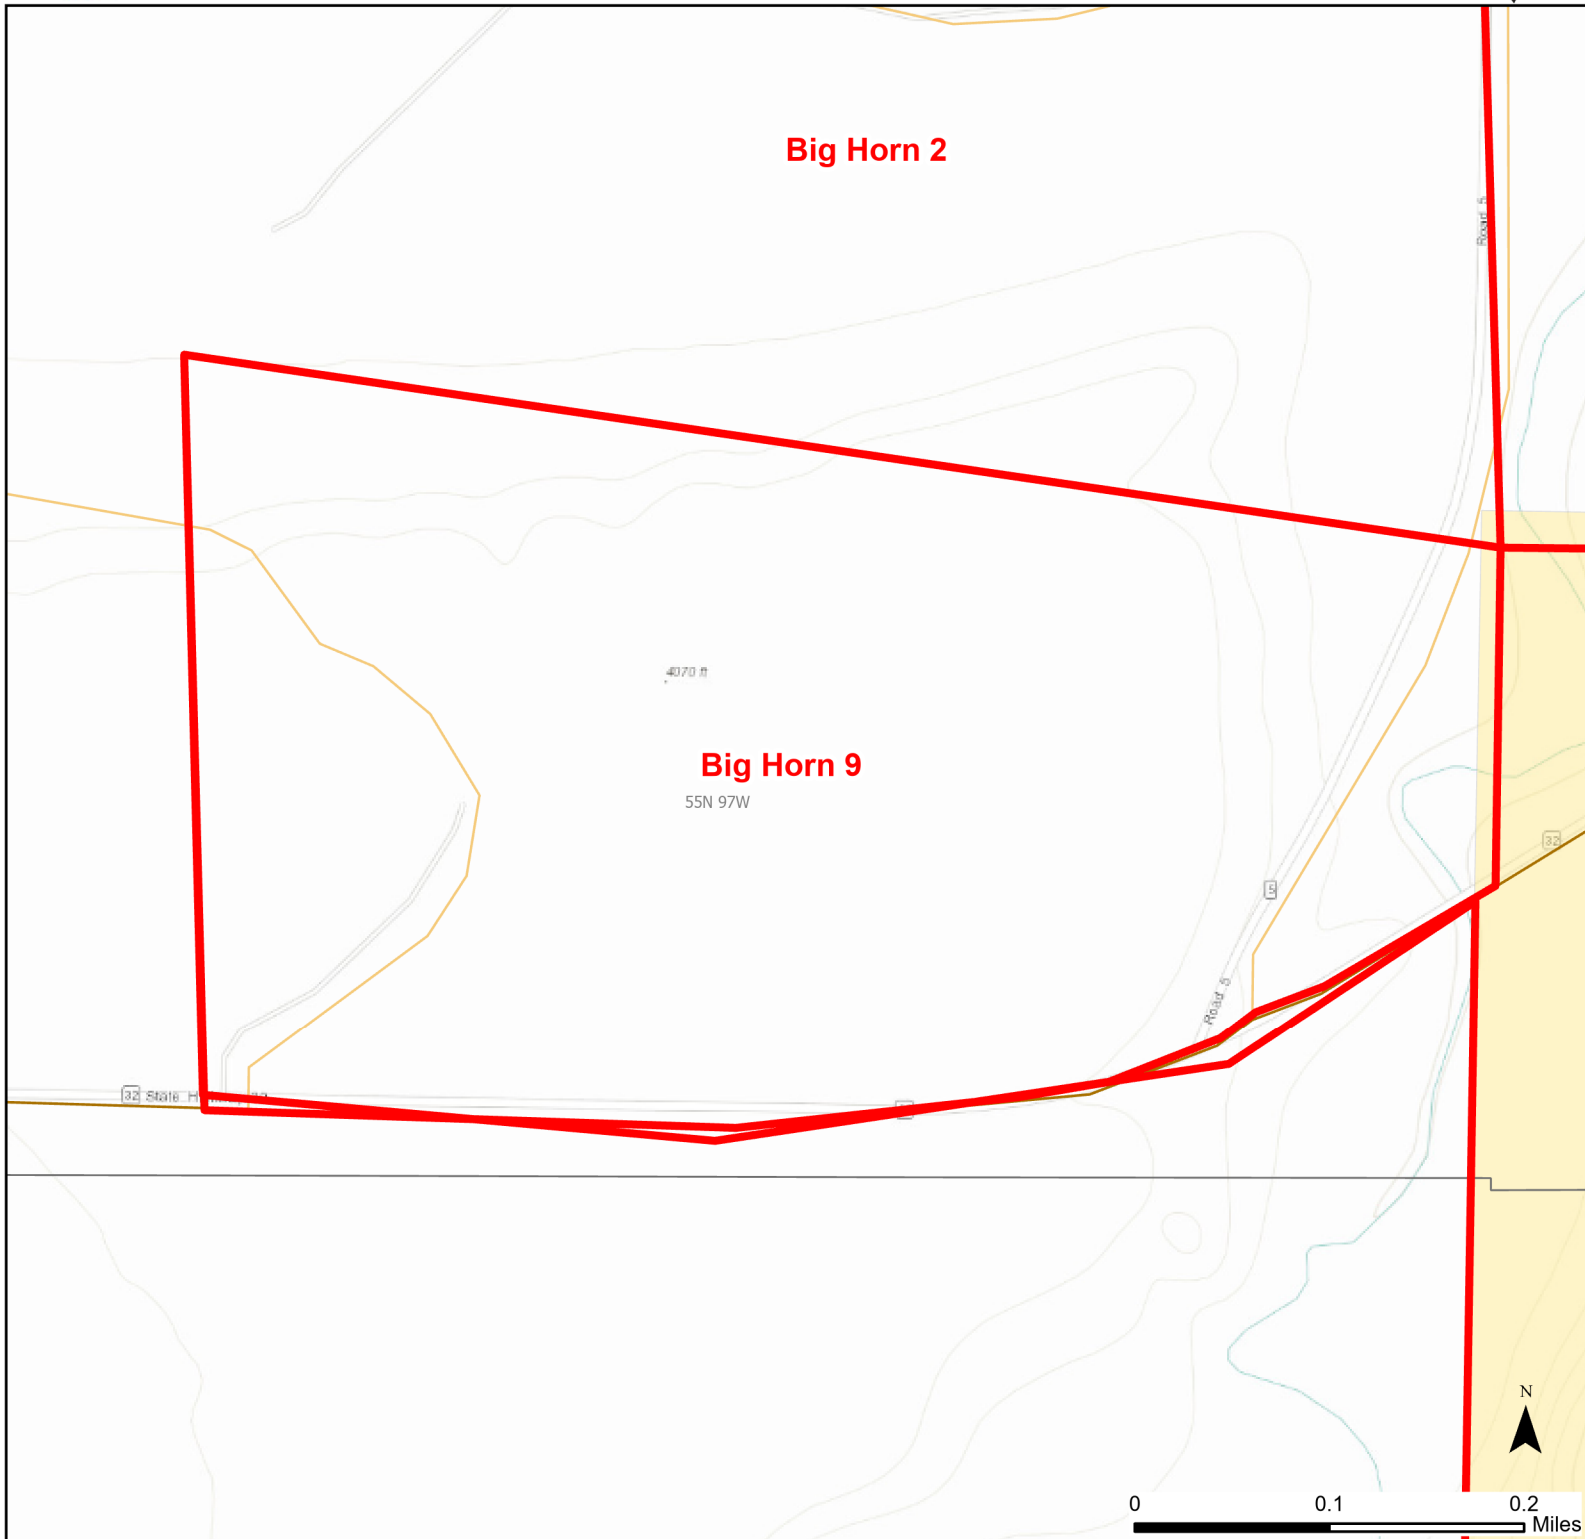

# Big Horn 9 Walk-in Hunting Area

Access Dates:  
08/15 - 05/31  
2023 Hunt Season

Parking	Closed Road	Boundary	Limited Range Weapons and Archery	State
Coupon Box	Roads	Archery Only	Other	DOD
Road Closed	County Boundaries	CLOSED		BLM
Open Road				Wyoming Game & Fish Dept.
Special Conditions Apply				Forest Service
				Private

Species allowed to hunt: Pheasant, Doves, Turkey, Antelope, Deer

Rules: Portable blinds may be used on a daily basis. Blinds must have owner's name and contact info affixed and may not be left in the field overnight. Motorized vehicle access allowed on established roads only.

This map is for visual use, assistance and general location only, does not represent a survey, and is not to be used for legal conveyance. Hunt Area boundaries are approximate, consult Game and Fish Hunting Regulations for descriptions and restrictions. Access to these private lands for any commercial activity must be gained by contacting the individual landowner(s) directly.