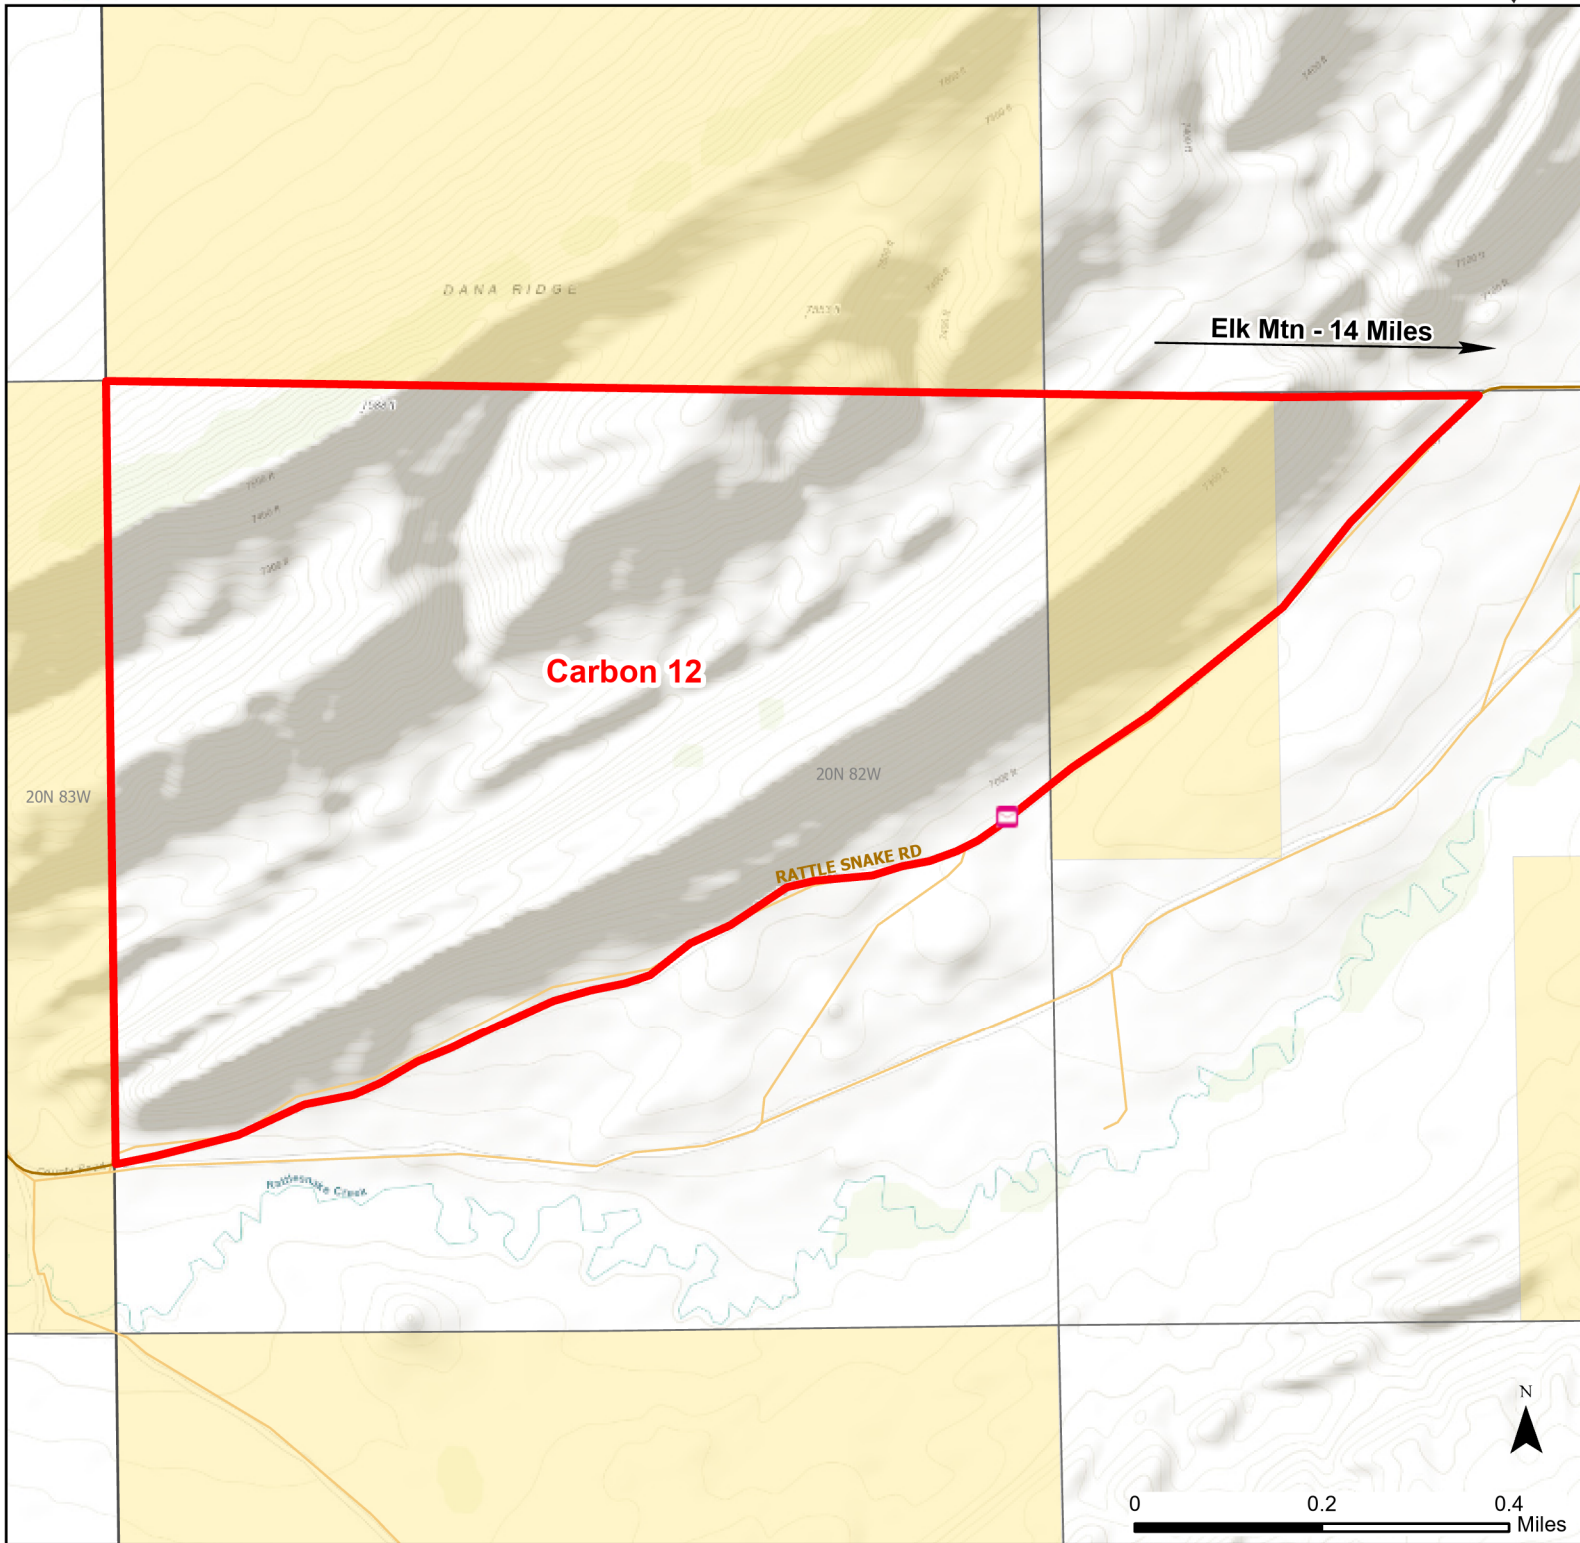

# Carbon 12 Walk-in Hunting Area

Access Dates:  
08/15 - 01/31  
2023 Hunt Season

Parking	Closed Road	Boundary	Limited Range Weapons and Archery	State
Coupon Box	Roads	Archery Only	Other	DOD
Road Closed	County Boundaries	CLOSED		BLM
Open Road				Wyoming Game & Fish Dept.
Special Conditions Apply				Forest Service
				Private

Species allowed to hunt: Rabbit, Antelope, Deer, Elk

Rules: Each hunter must sign-in before hunting (every trip). Please deposit landowner coupons in containers provided on this Walk-in Area. Antlerless elk hunting only.

This map is for visual use, assistance and general location only, does not represent a survey, and is not to be used for legal conveyance. Hunt Area boundaries are approximate, consult Game and Fish Hunting Regulations for descriptions and restrictions. Access to these private lands for any commercial activity must be gained by contacting the individual landowner(s) directly.