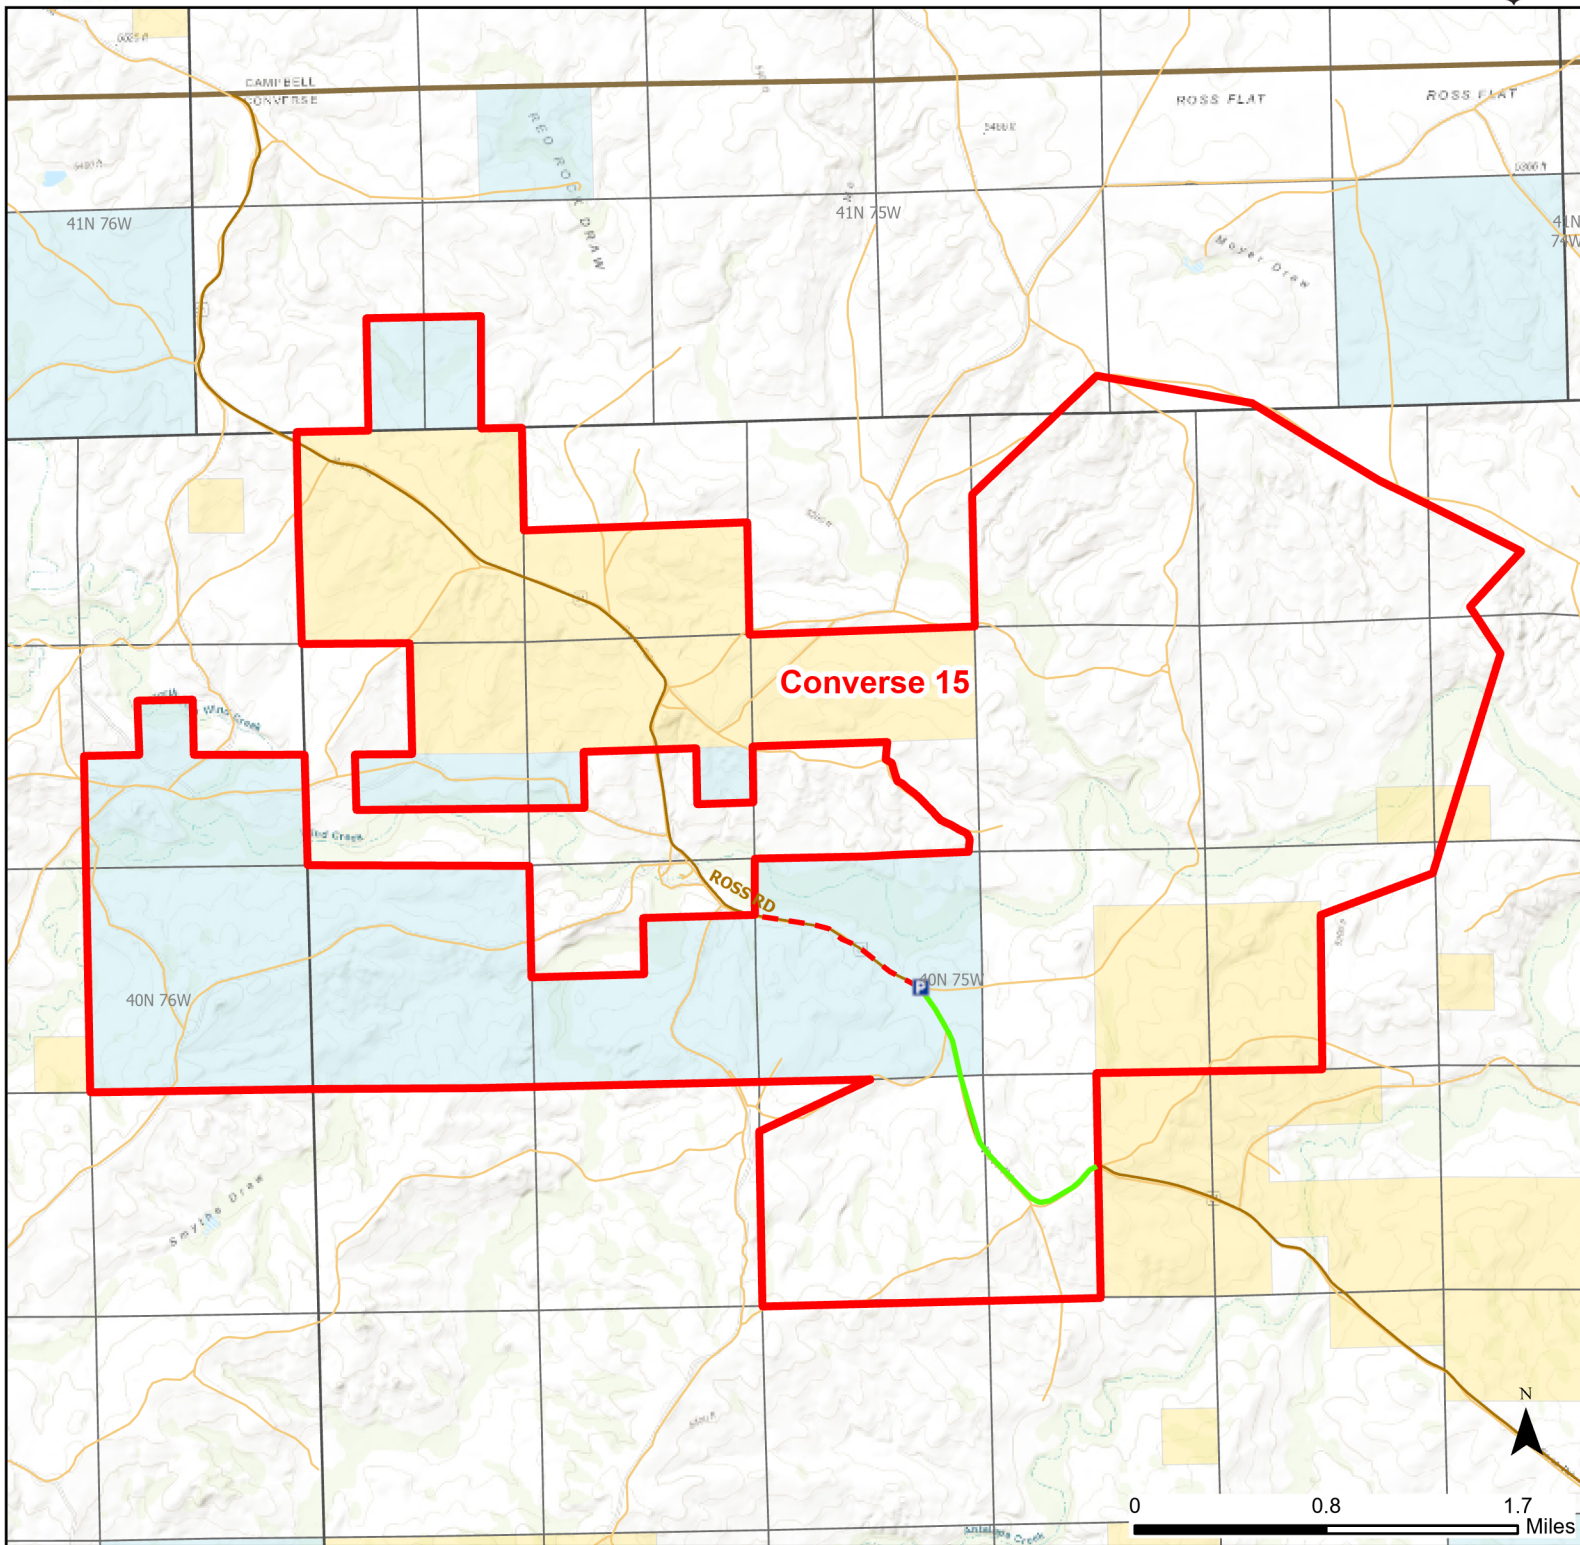

Converse 15 Walk-in Hunting Area

Access Dates:
08/15 - 11/30
2023 Hunt Season

Parking	Closed Road	Boundary	Limited Range Weapons and Archery	State
Coupon Box	Roads	Archery Only	Other	DOD
Road Closed	County Boundaries	CLOSED		BLM
Open Road				Wyoming Game & Fish Dept.
Special Conditions Apply				Forest Service
				Private

Species allowed to hunt: Antelope, Deer, Rabbit

Rules: All vehicles must park in designated parking areas only. State lands are enrolled in this Walk-in Area. All access restrictions apply.

This map is for visual use, assistance and general location only, does not represent a survey, and is not to be used for legal conveyance. Hunt Area boundaries are approximate, consult Game and Fish Hunting Regulations for descriptions and restrictions. Access to these private lands for any commercial activity must be gained by contacting the individual landowner(s) directly.