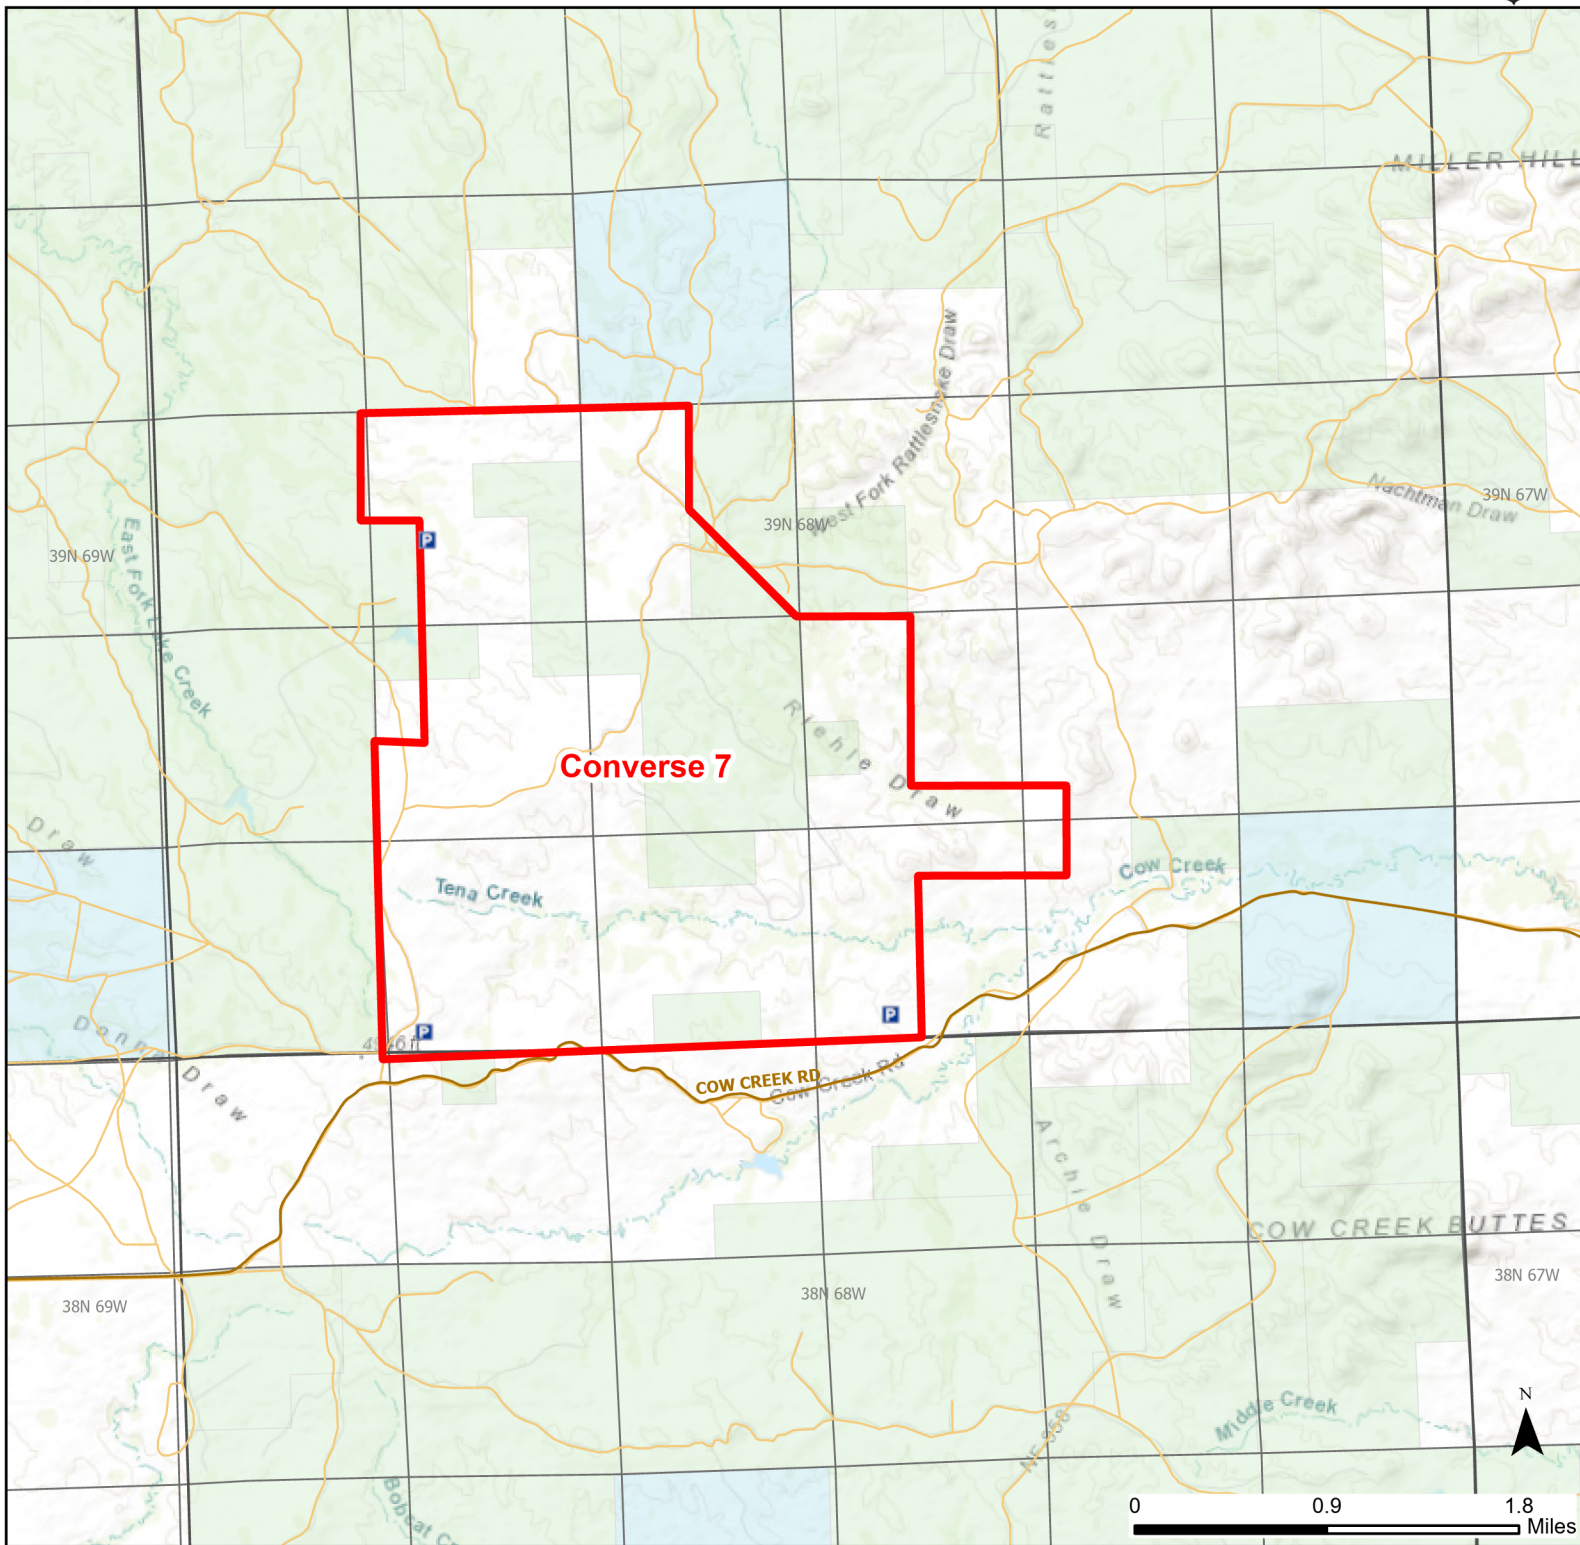

Converse 7 Walk-in Hunting Area

Access Dates:
11/12 - 11/30
2023 Hunt Season

Parking	Closed Road	Boundary	Limited Range Weapons and Archery	State
Coupon Box	Roads	Archery Only	Other	DOD
Road Closed	County Boundaries			BLM
Open Road				Wyoming Game & Fish Dept.
Special Conditions Apply				Forest Service
				Private

Species allowed to hunt: Elk

Rules: All vehicles must park in designated parking areas only. ORVs may travel on established roads for game retrieval only.

This map is for visual use, assistance and general location only, does not represent a survey, and is not to be used for legal conveyance. Hunt Area boundaries are approximate, consult Game and Fish Hunting Regulations for descriptions and restrictions. Access to these private lands for any commercial activity must be gained by contacting the individual landowner(s) directly.