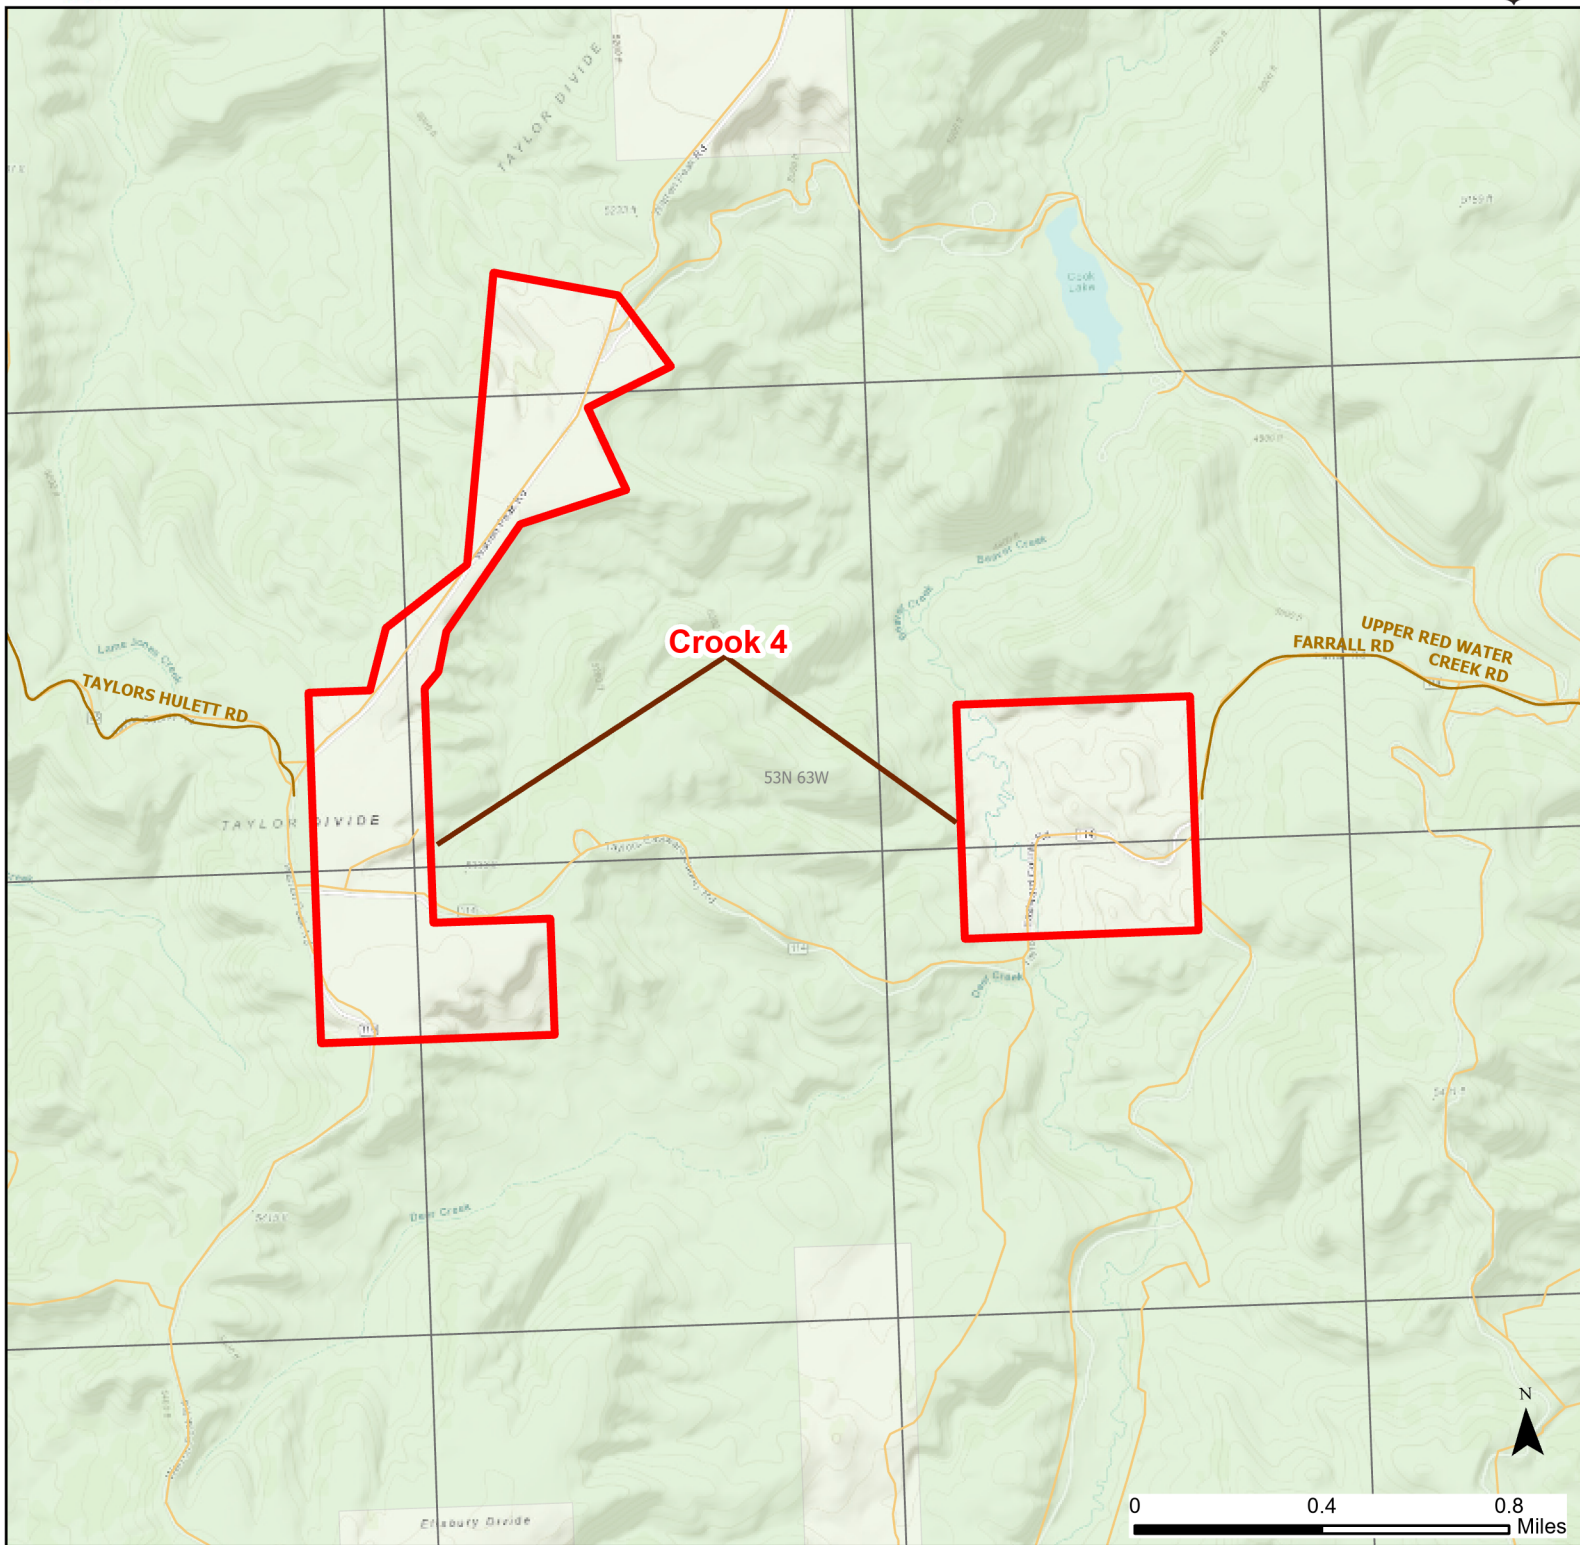

Crook 4 Walk-in Hunting Area

Access Dates:
09/01 - 12/31
2023 Hunt Season

Parking	Closed Road	Boundary	Limited Range Weapons and Archery	State
Coupon Box	Roads	Archery Only	Other	DOD
Road Closed	County Boundaries		CLOSED	BLM
Open Road				Wyoming Game & Fish Dept.
Special Conditions Apply				Forest Service
				Private

Species allowed to hunt: Turkey, Deer, Elk

Rules: Closed October 1 - 31.

This map is for visual use, assistance and general location only, does not represent a survey, and is not to be used for legal conveyance. Hunt Area boundaries are approximate, consult Game and Fish Hunting Regulations for descriptions and restrictions. Access to these private lands for any commercial activity must be gained by contacting the individual landowner(s) directly.