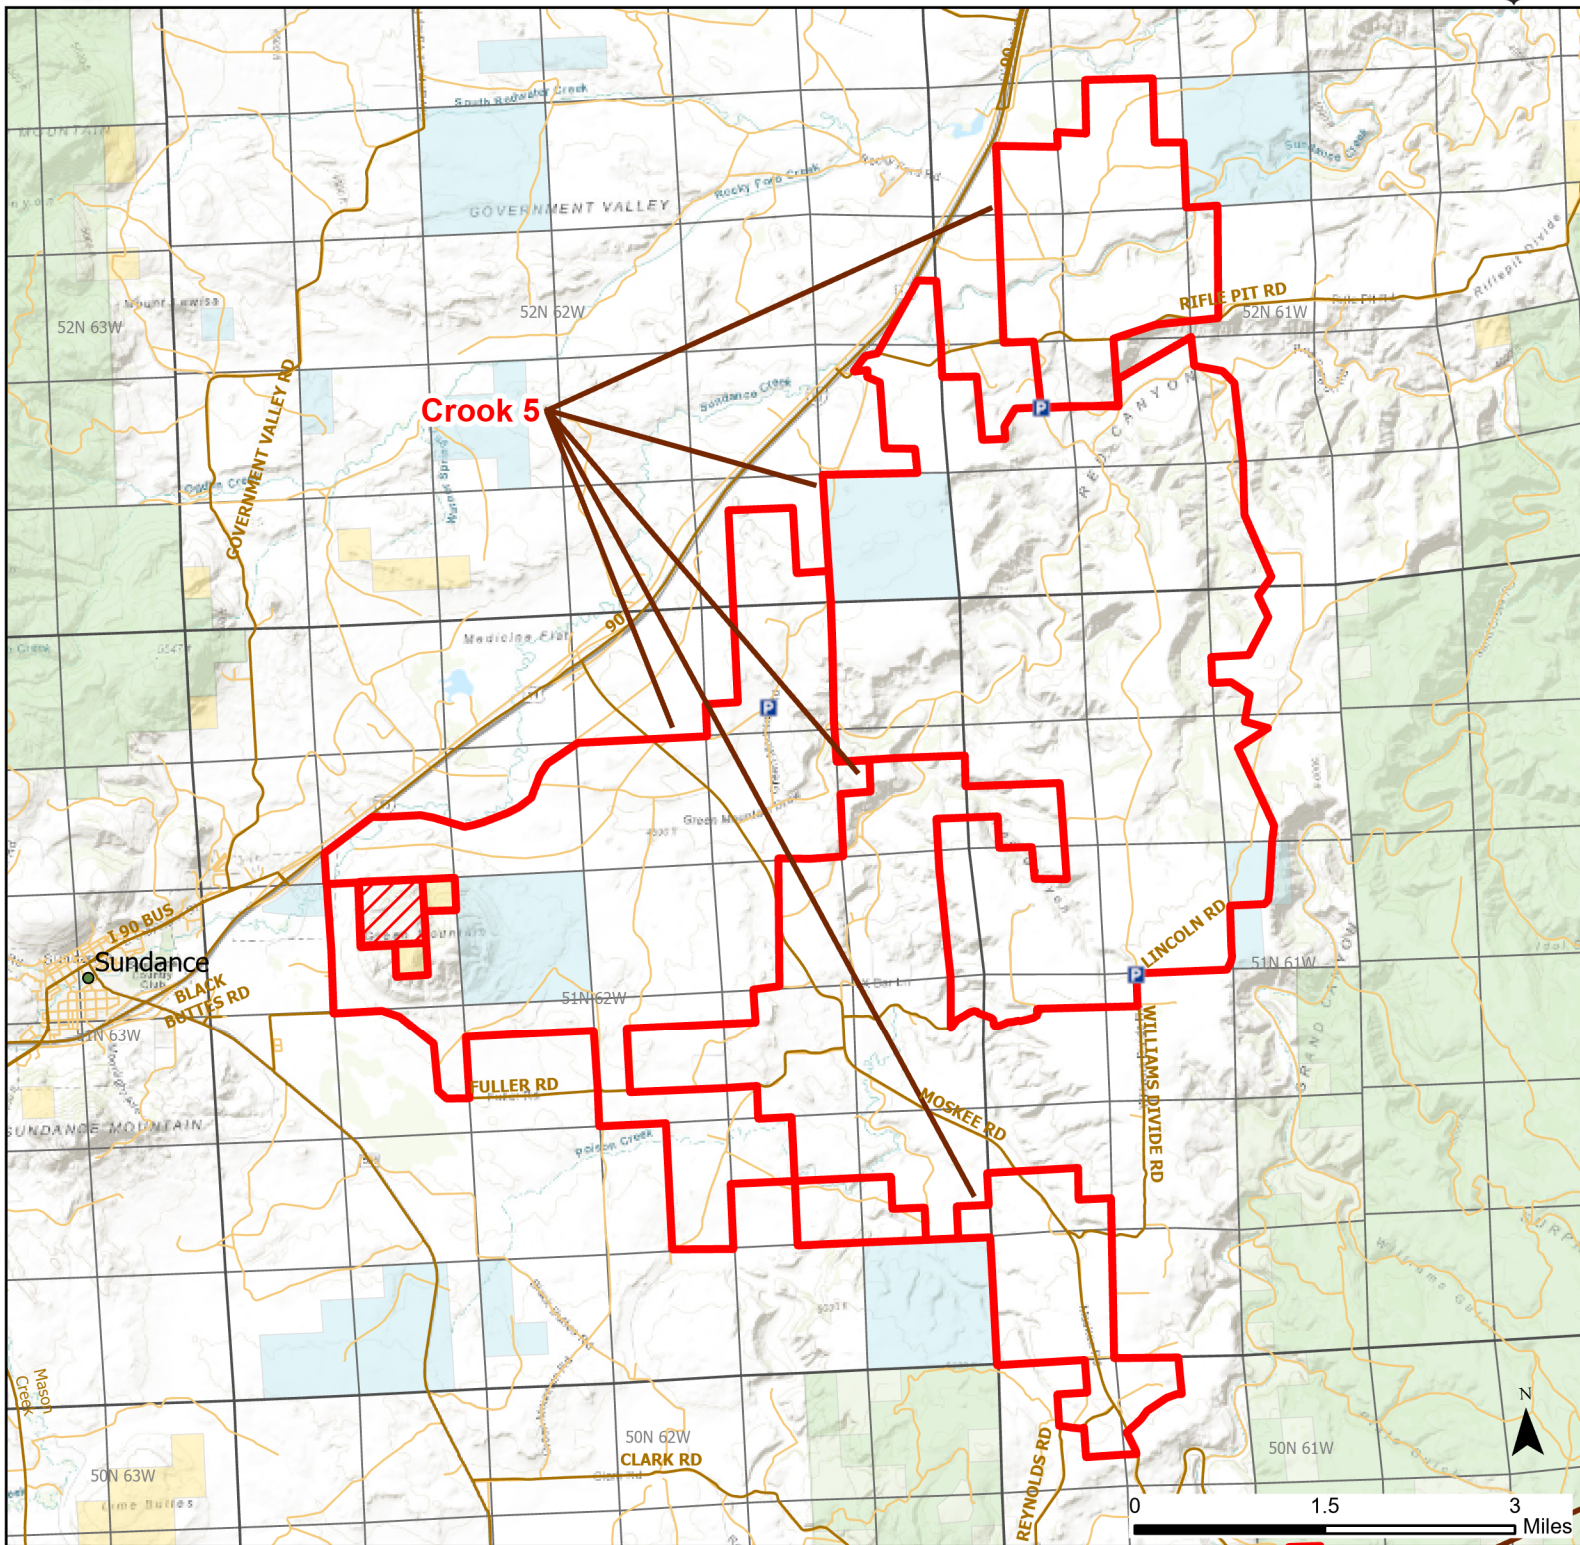

Crook 5 Walk-in Hunting Area

Access Dates:
11/21 - 01/31
2023 Hunt Season

Parking	Closed Road	Boundary	Limited Range Weapons and Archery	State
Coupon Box	Roads	Archery Only	Other	DOD
Road Closed	County Boundaries		CLOSED	BLM
Open Road				Wyoming Game & Fish Dept.
Special Conditions Apply				Forest Service
				Private

Species allowed to hunt: Elk

Rules: Antlerless elk hunting only. ATV's/ORV's may travel on established roads after 12:00 PM for game retrieval only. No snowmobiles or full-sized vehicles are allowed on established roads. Firearms are not allowed in ATV's/ORV's during game retrieval.

This map is for visual use, assistance and general location only, does not represent a survey, and is not to be used for legal conveyance. Hunt Area boundaries are approximate, consult Game and Fish Hunting Regulations for descriptions and restrictions. Access to these private lands for any commercial activity must be gained by contacting the individual landowner(s) directly.