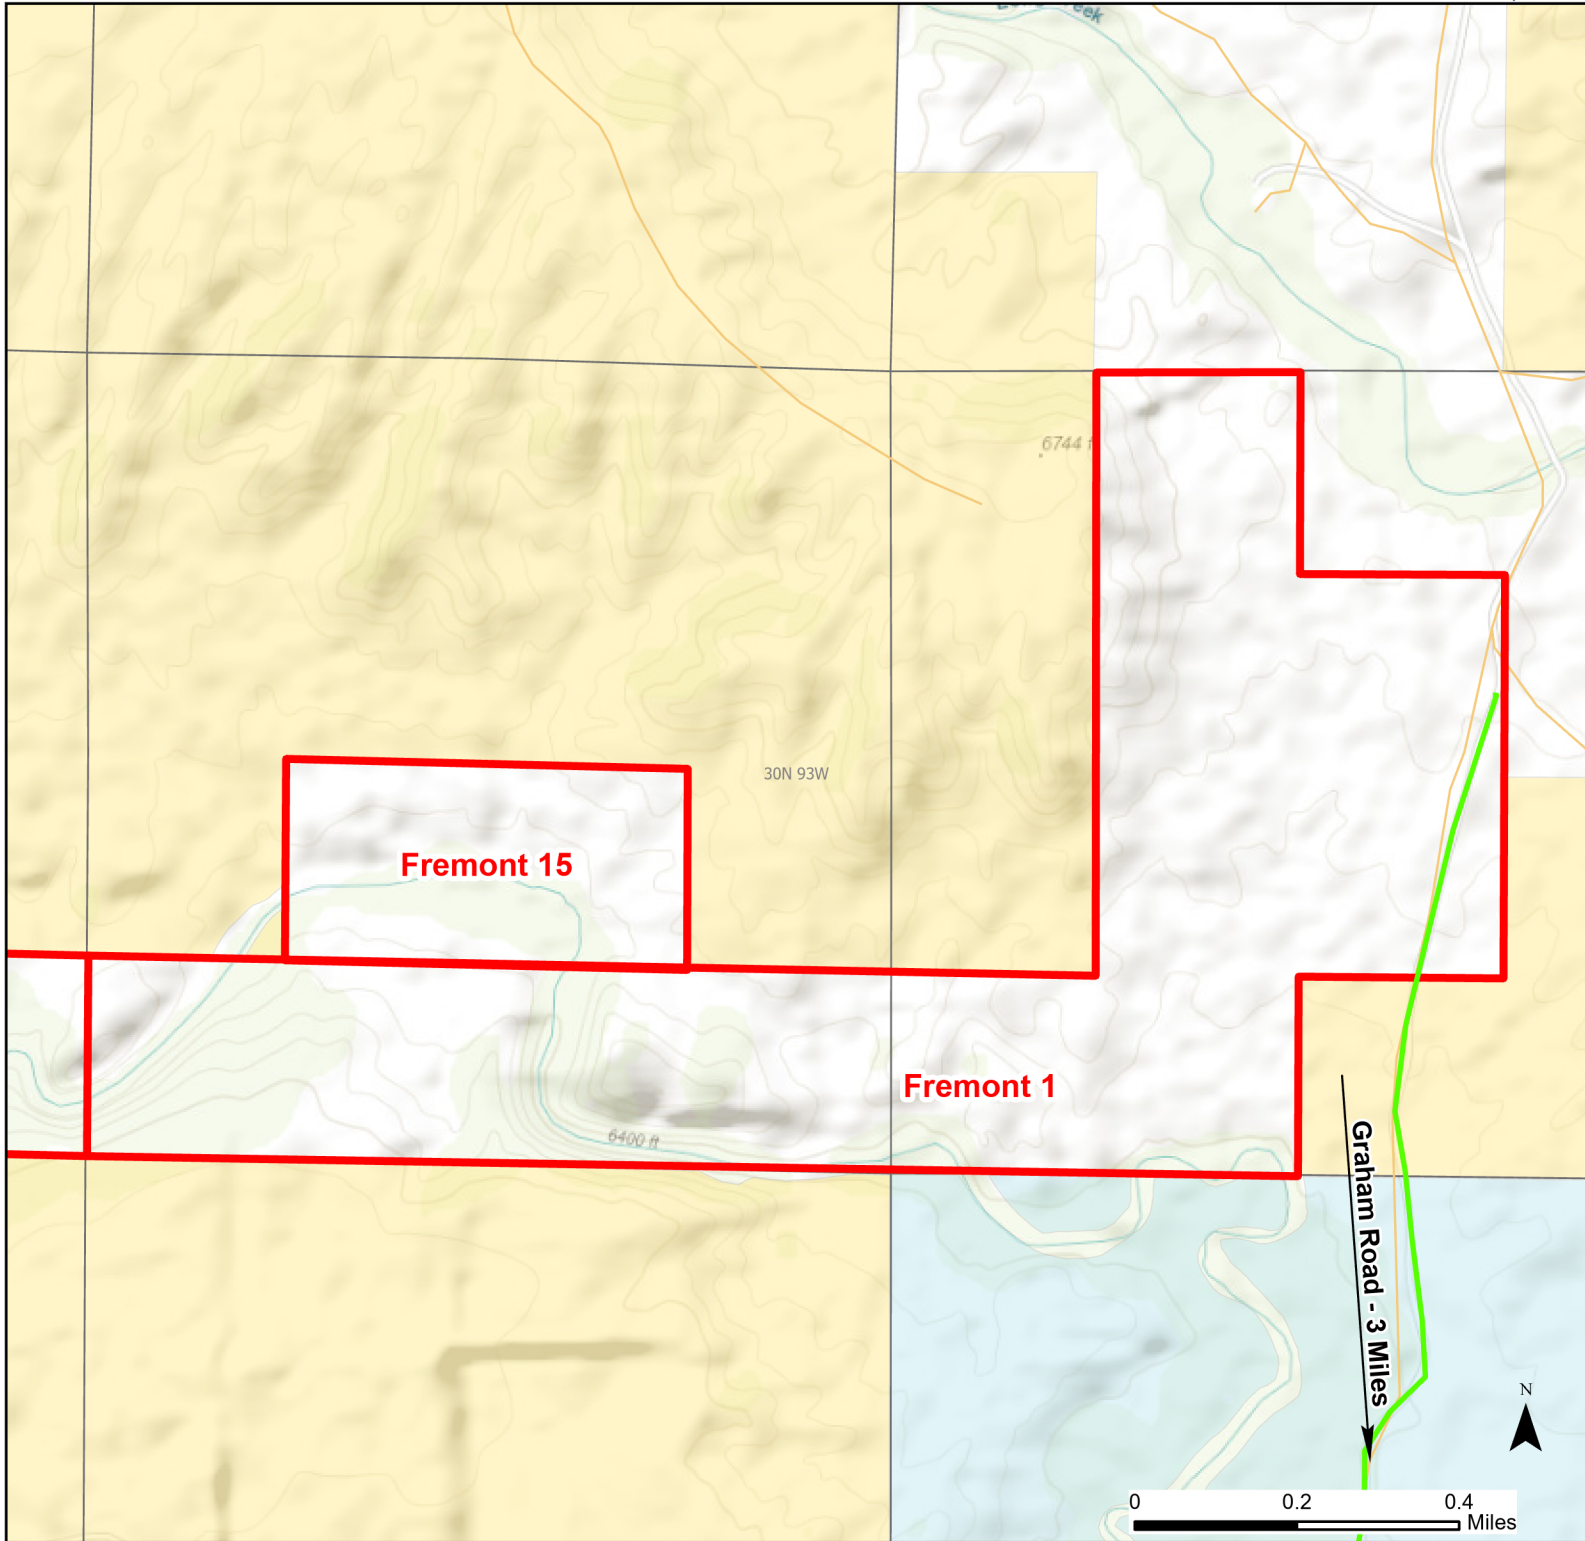

Fremont 1 Walk-in Hunting Area

Access Dates:
08/15 - 02/28
2023 Hunt Season

Parking	Closed Road	Boundary	Limited Range Weapons and Archery	State
Coupon Box	Roads	County Boundaries	Other	DOD
Road Closed	Closed Road	Archery Only	CLOSED	BLM
Open Road	Road Closed			Wyoming Game & Fish Dept.
Special Conditions Apply				Forest Service
				Private

Species allowed to hunt: Rabbit, Antelope, Deer, Elk

Rules: Predator hunting allowed during daylight hours only. Mountain lion hunting allowed.

This map is for visual use, assistance and general location only, does not represent a survey, and is not to be used for legal conveyance. Hunt Area boundaries are approximate, consult Game and Fish Hunting Regulations for descriptions and restrictions. Access to these private lands for any commercial activity must be gained by contacting the individual landowner(s) directly.