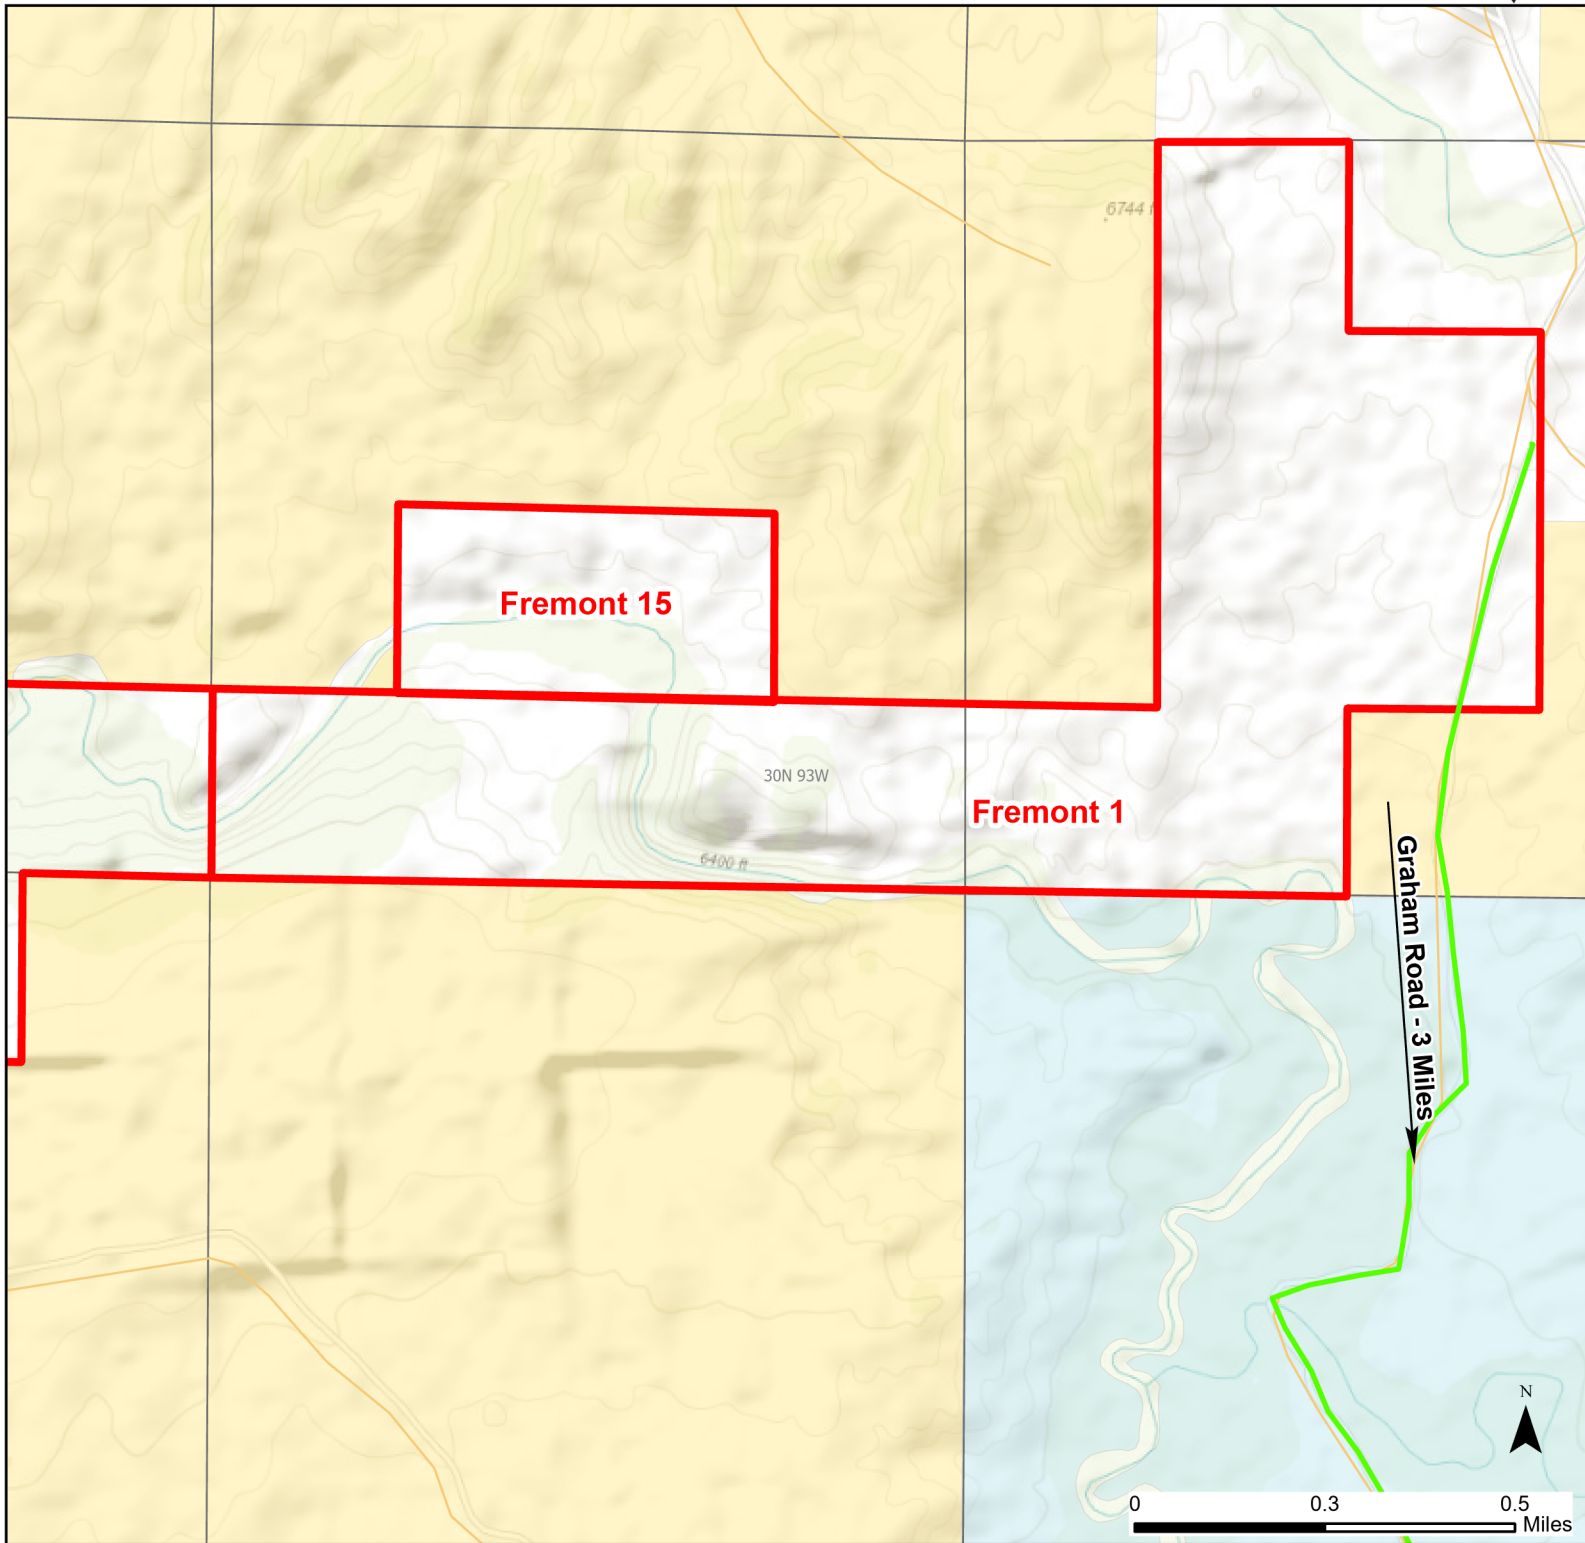

Fremont 15 Walk-in Hunting Area

Access Dates:
08/15 - 02/28
2023 Hunt Season

Parking	Closed Road	Boundary	Limited Range Weapons and Archery	State
Coupon Box	Roads	Archery Only	Other	DOD
Road Closed	County Boundaries	CLOSED		BLM
Open Road				Wyoming Game & Fish Dept.
Special Conditions Apply				Forest Service
				Private

Species allowed to hunt: Rabbit, Antelope, Deer, Elk

Rules: Motorized vehicle access allowed on established roads only. Predator hunting allowed during daylight hours only. Mountain lion hunting allowed.

This map is for visual use, assistance and general location only, does not represent a survey, and is not to be used for legal conveyance. Hunt Area boundaries are approximate, consult Game and Fish Hunting Regulations for descriptions and restrictions. Access to these private lands for any commercial activity must be gained by contacting the individual landowner(s) directly.