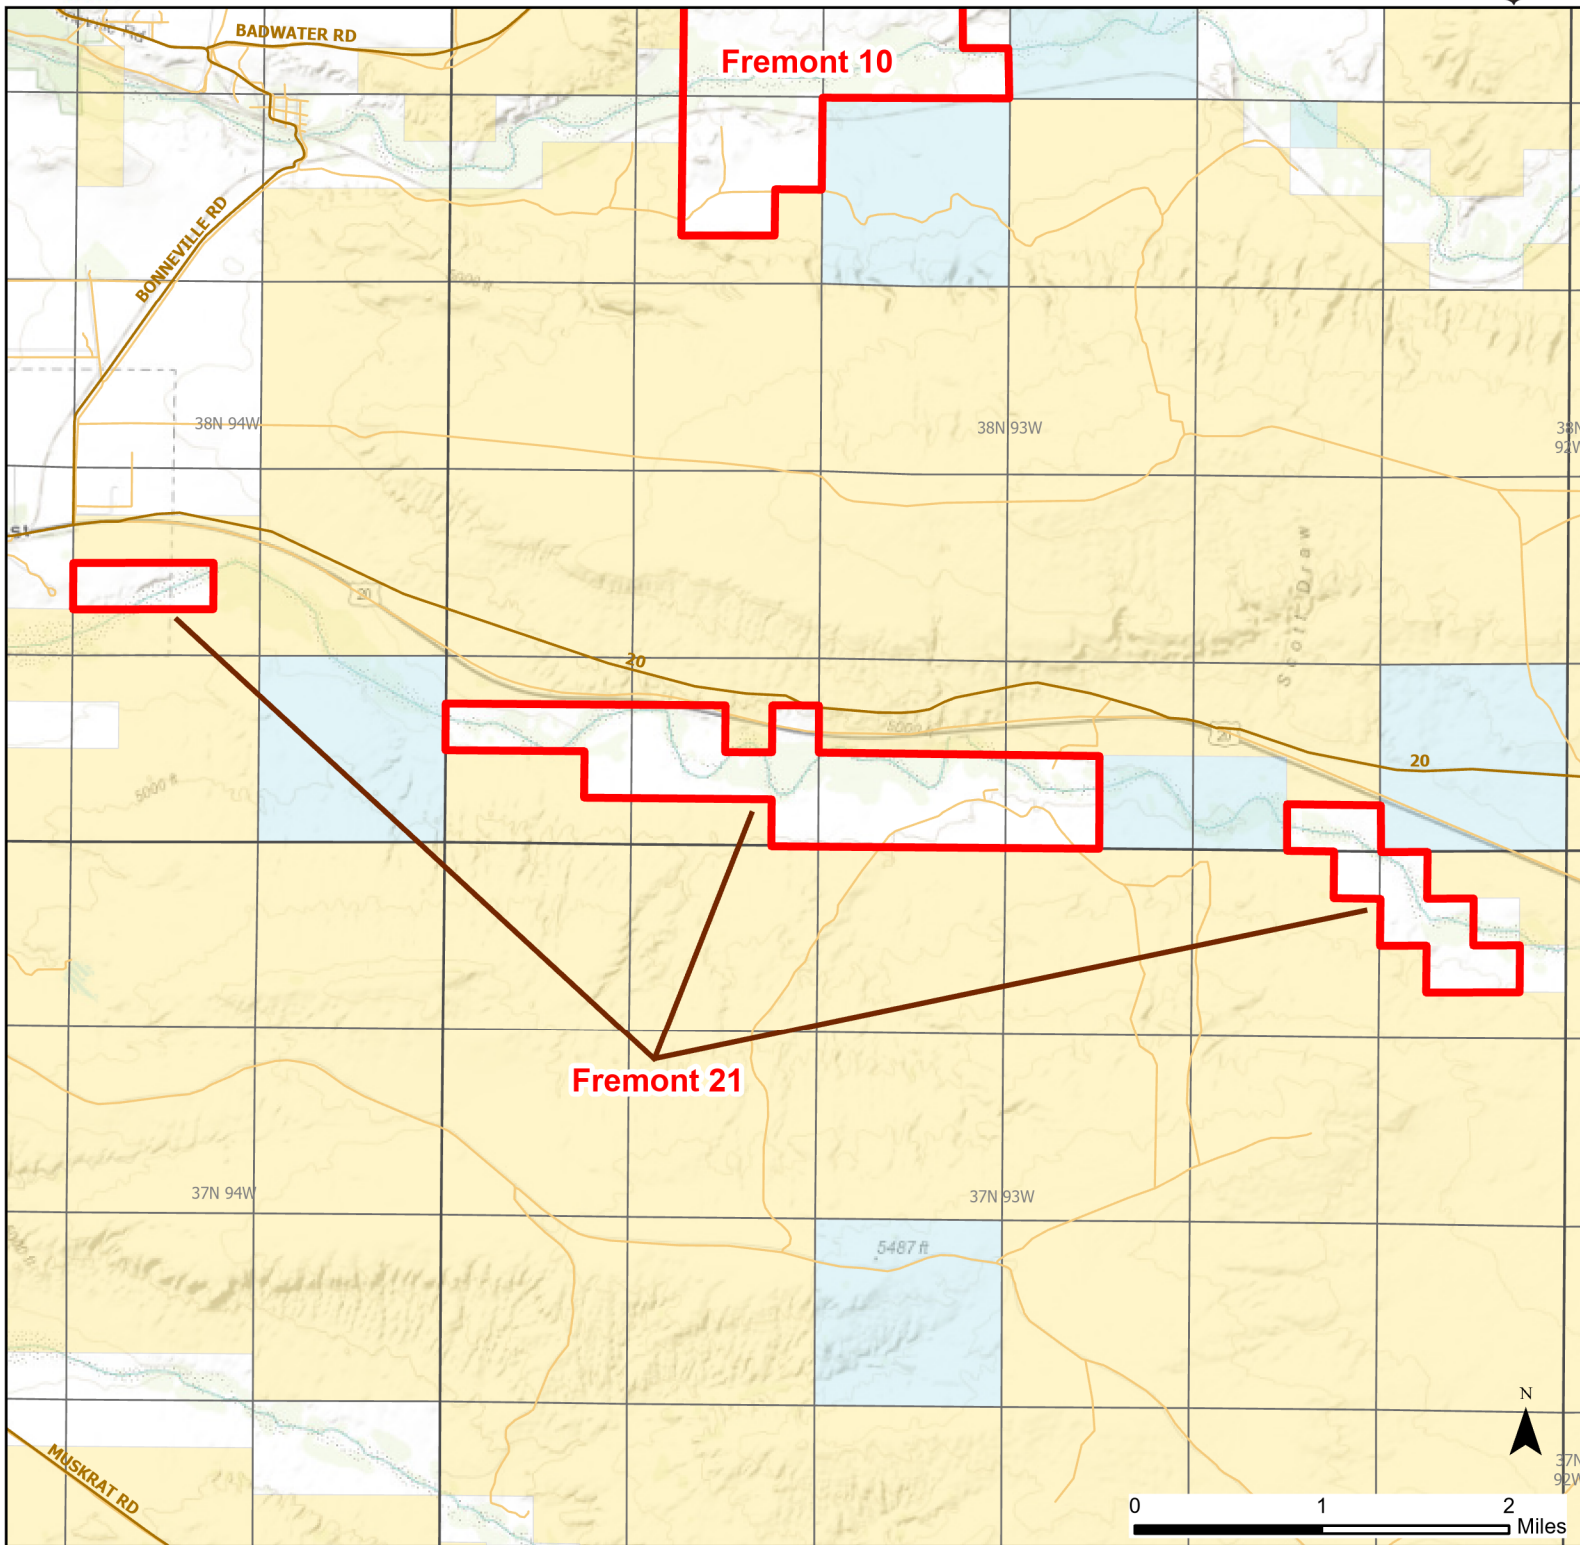

Fremont 21 Walk-in Hunting Area

Access Dates:
08/15 - 02/28
2023 Hunt Season

Parking	Closed Road	Boundary	Limited Range Weapons and Archery	State
Coupon Box	Roads	Archery Only	Other	DOD
Road Closed	County Boundaries		CLOSED	BLM
Open Road				Wyoming Game & Fish Dept.
Special Conditions Apply				Forest Service
				Private

Species allowed to hunt: Rabbit, Antelope, Deer

Rules: Predator hunting allowed during daylight hours only.

This map is for visual use, assistance and general location only, does not represent a survey, and is not to be used for legal conveyance. Hunt Area boundaries are approximate, consult Game and Fish Hunting Regulations for descriptions and restrictions. Access to these private lands for any commercial activity must be gained by contacting the individual landowner(s) directly.