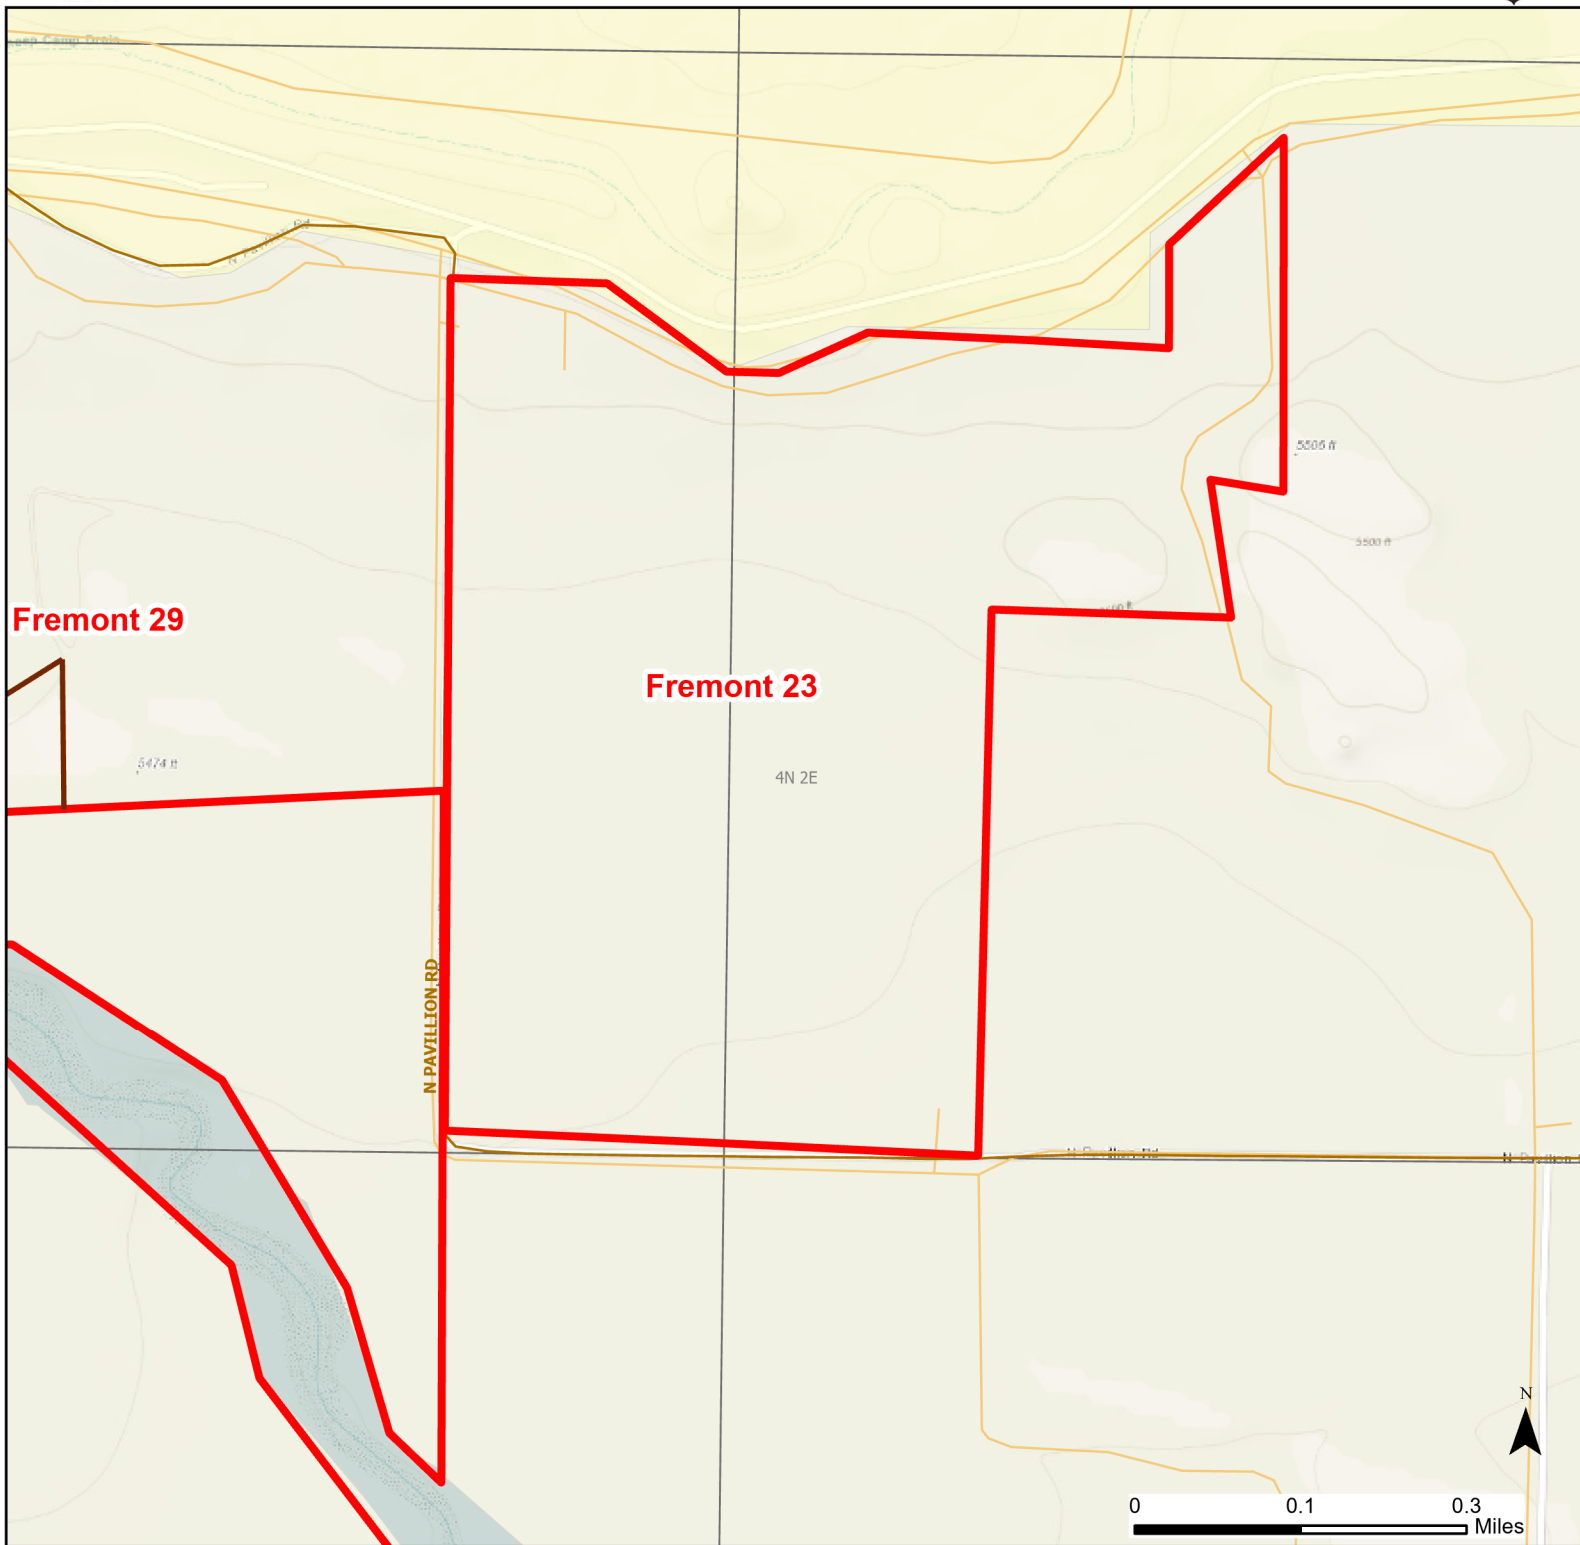

Fremont 23 Walk-in Hunting Area

Access Dates:
09/01 - 02/28
2023 Hunt Season

Parking	Closed Road	Boundary	Limited Range Weapons and Archery	State
Coupon Box	Roads	Archery Only	Other	DOD
Road Closed	County Boundaries		CLOSED	BLM
Open Road				Wyoming Game & Fish Dept.
Special Conditions Apply				Forest Service
				Private

Species allowed to hunt: Waterfowl, Pheasant, Deer

Rules: Predator hunting allowed during daylight hours only.

This map is for visual use, assistance and general location only, does not represent a survey, and is not to be used for legal conveyance. Hunt Area boundaries are approximate, consult Game and Fish Hunting Regulations for descriptions and restrictions. Access to these private lands for any commercial activity must be gained by contacting the individual landowner(s) directly.