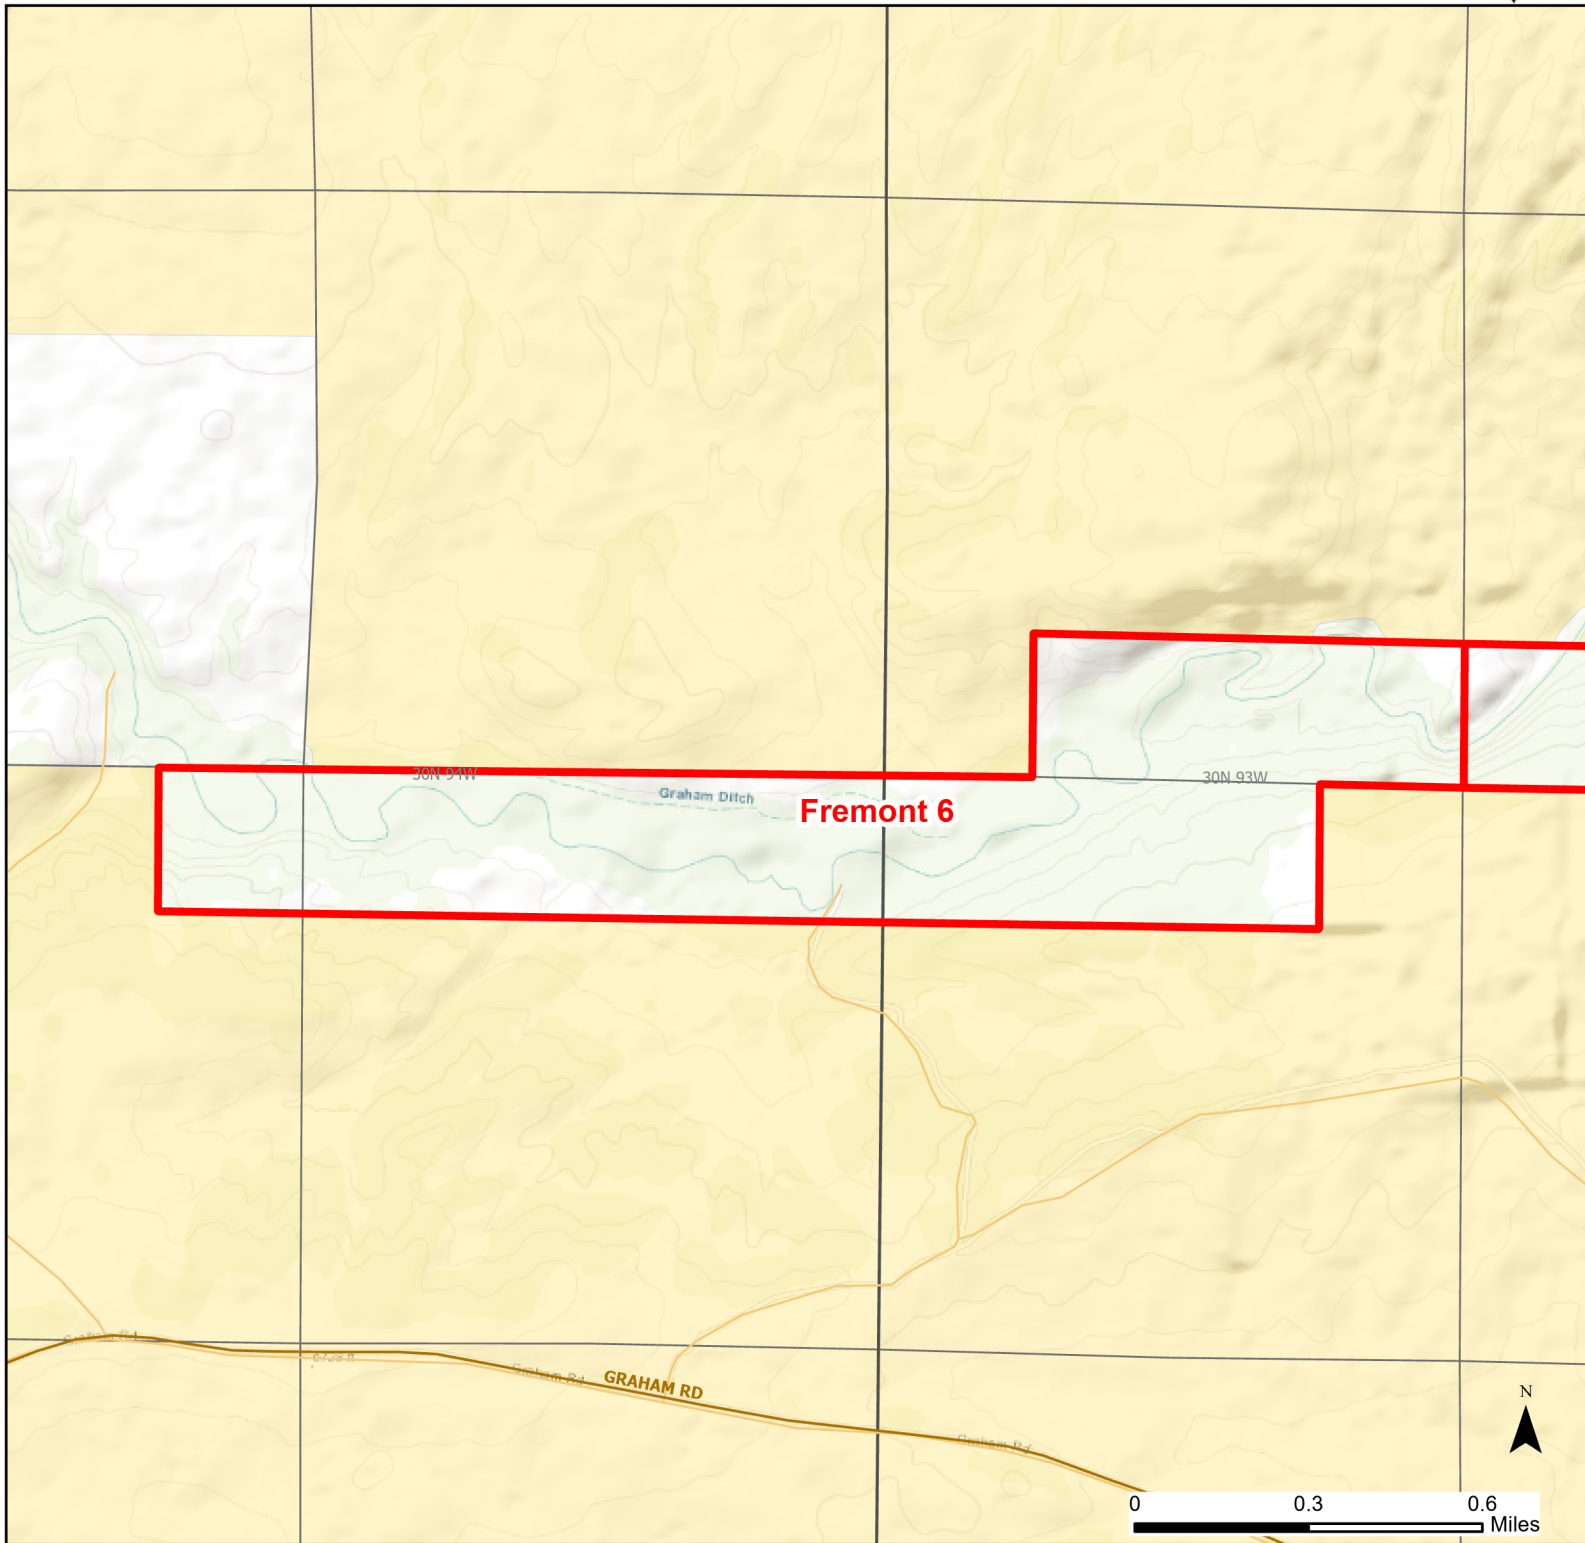

Fremont 6 Walk-in Hunting Area

Access Dates:
08/15 - 02/28
2023 Hunt Season

Parking	Closed Road	Boundary	Limited Range Weapons and Archery	State
Coupon Box	Roads	Archery Only	Other	DOD
Road Closed	County Boundaries		CLOSED	BLM
Open Road				Wyoming Game & Fish Dept.
Special Conditions Apply				Forest Service
				Private

Species allowed to hunt: Rabbit, Antelope, Deer, Elk

Rules: Motorized vehicle access allowed on established roads only. Predator hunting allowed during daylight hours only. Mountain lion hunting allowed.

This map is for visual use, assistance and general location only, does not represent a survey, and is not to be used for legal conveyance. Hunt Area boundaries are approximate, consult Game and Fish Hunting Regulations for descriptions and restrictions. Access to these private lands for any commercial activity must be gained by contacting the individual landowner(s) directly.