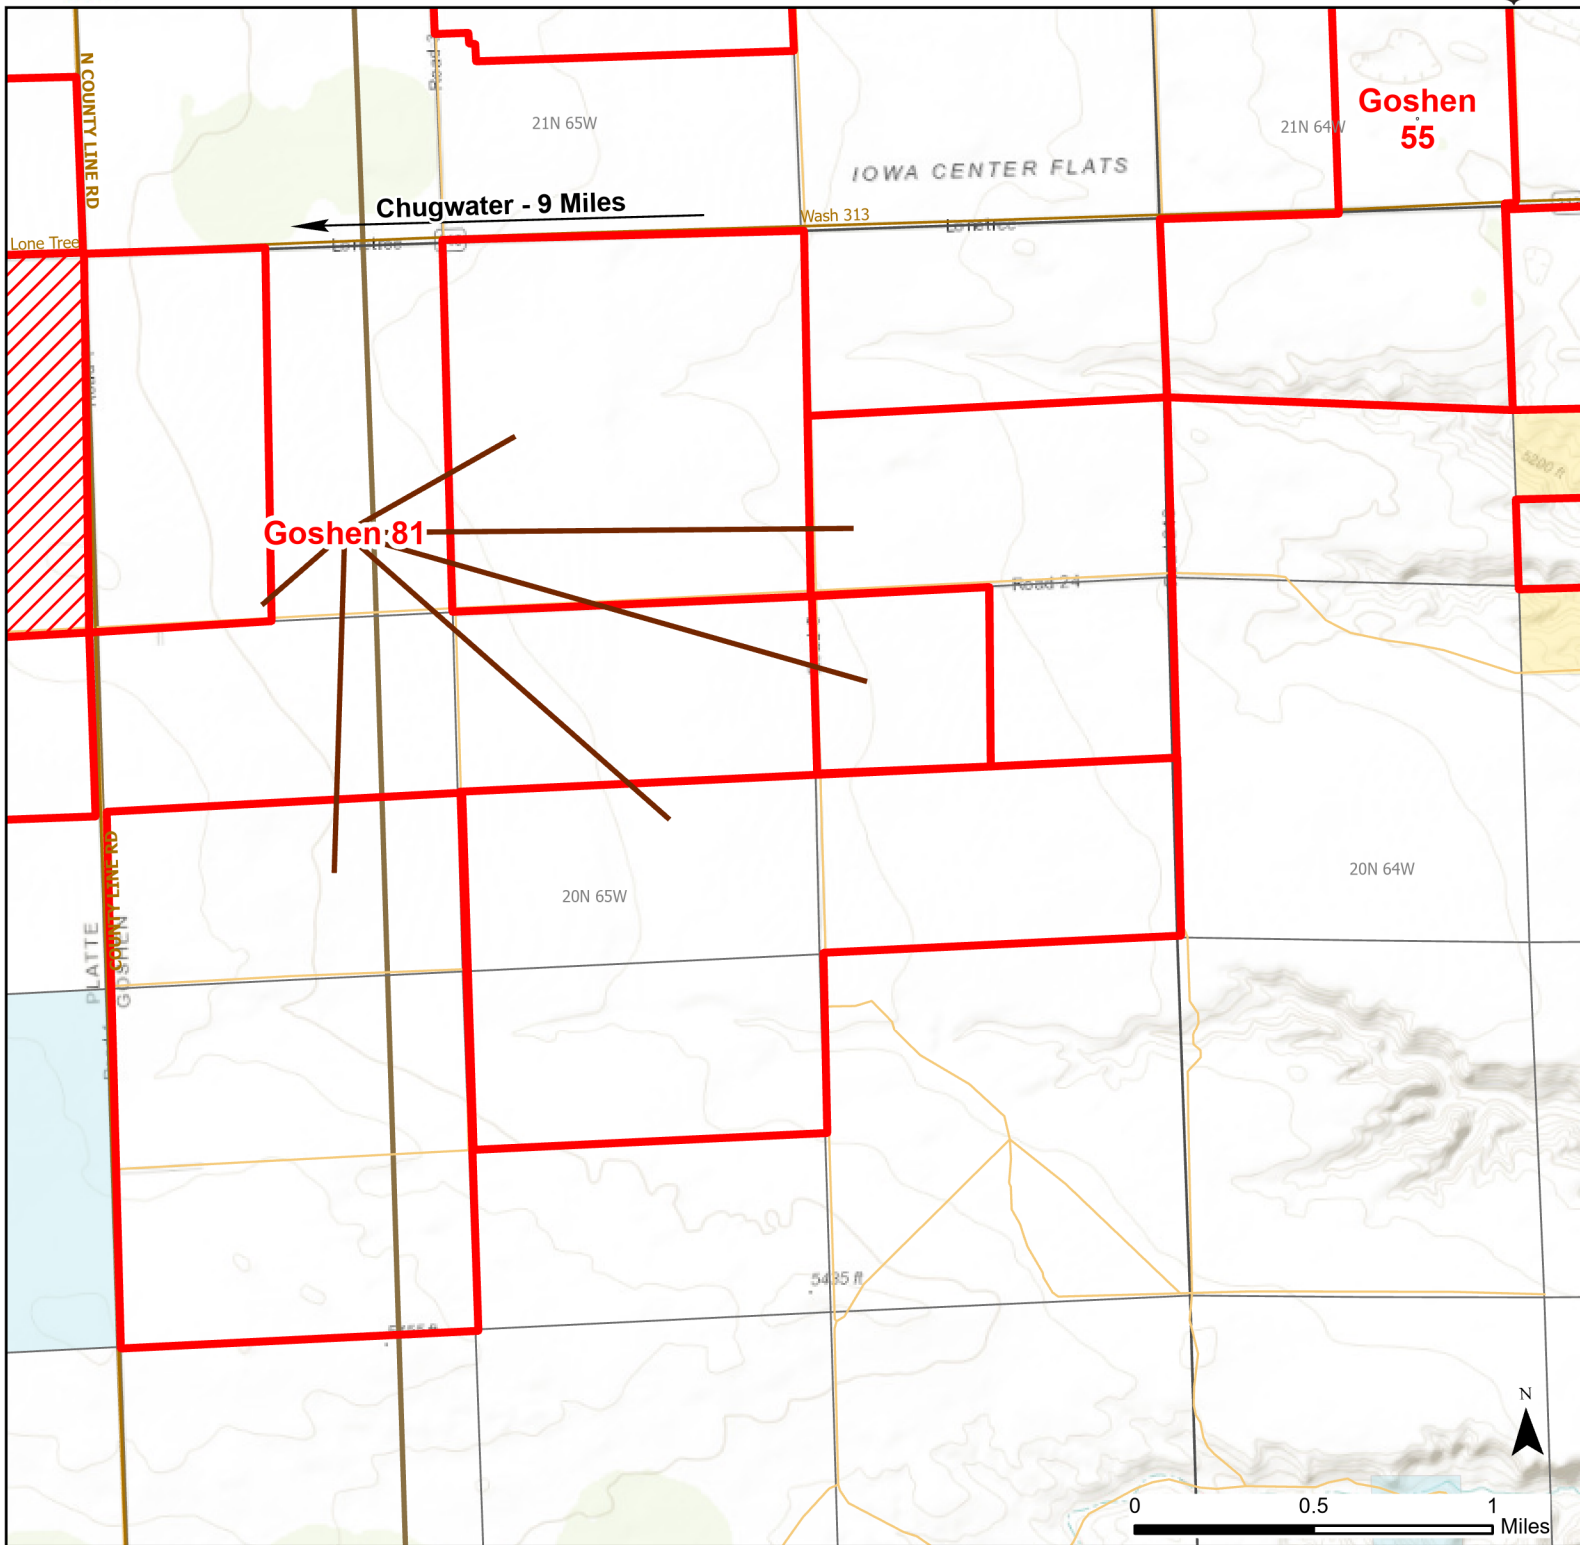

Goshen 81 Walk-in Hunting Area

Access Dates:
09/01 - 12/31
2023 Hunt Season

Parking	Closed Road	Boundary	Limited Range Weapons and Archery	State
Coupon Box	Roads	County Boundaries	Archery Only	DOD
Road Closed	Open Road	Other	CLOSED	BLM
Special Conditions Apply				Wyoming Game & Fish Dept.
				Forest Service
				Private

Species allowed to hunt: Sharp tail Grouse, Doves, Partridge, Rabbit, Antelope, Deer

Rules: Portable blinds may be used on a daily basis. Blinds must have owner's name and contact info affixed and may not be left in the field overnight.

This map is for visual use, assistance and general location only, does not represent a survey, and is not to be used for legal conveyance. Hunt Area boundaries are approximate, consult Game and Fish Hunting Regulations for descriptions and restrictions. Access to these private lands for any commercial activity must be gained by contacting the individual landowner(s) directly.