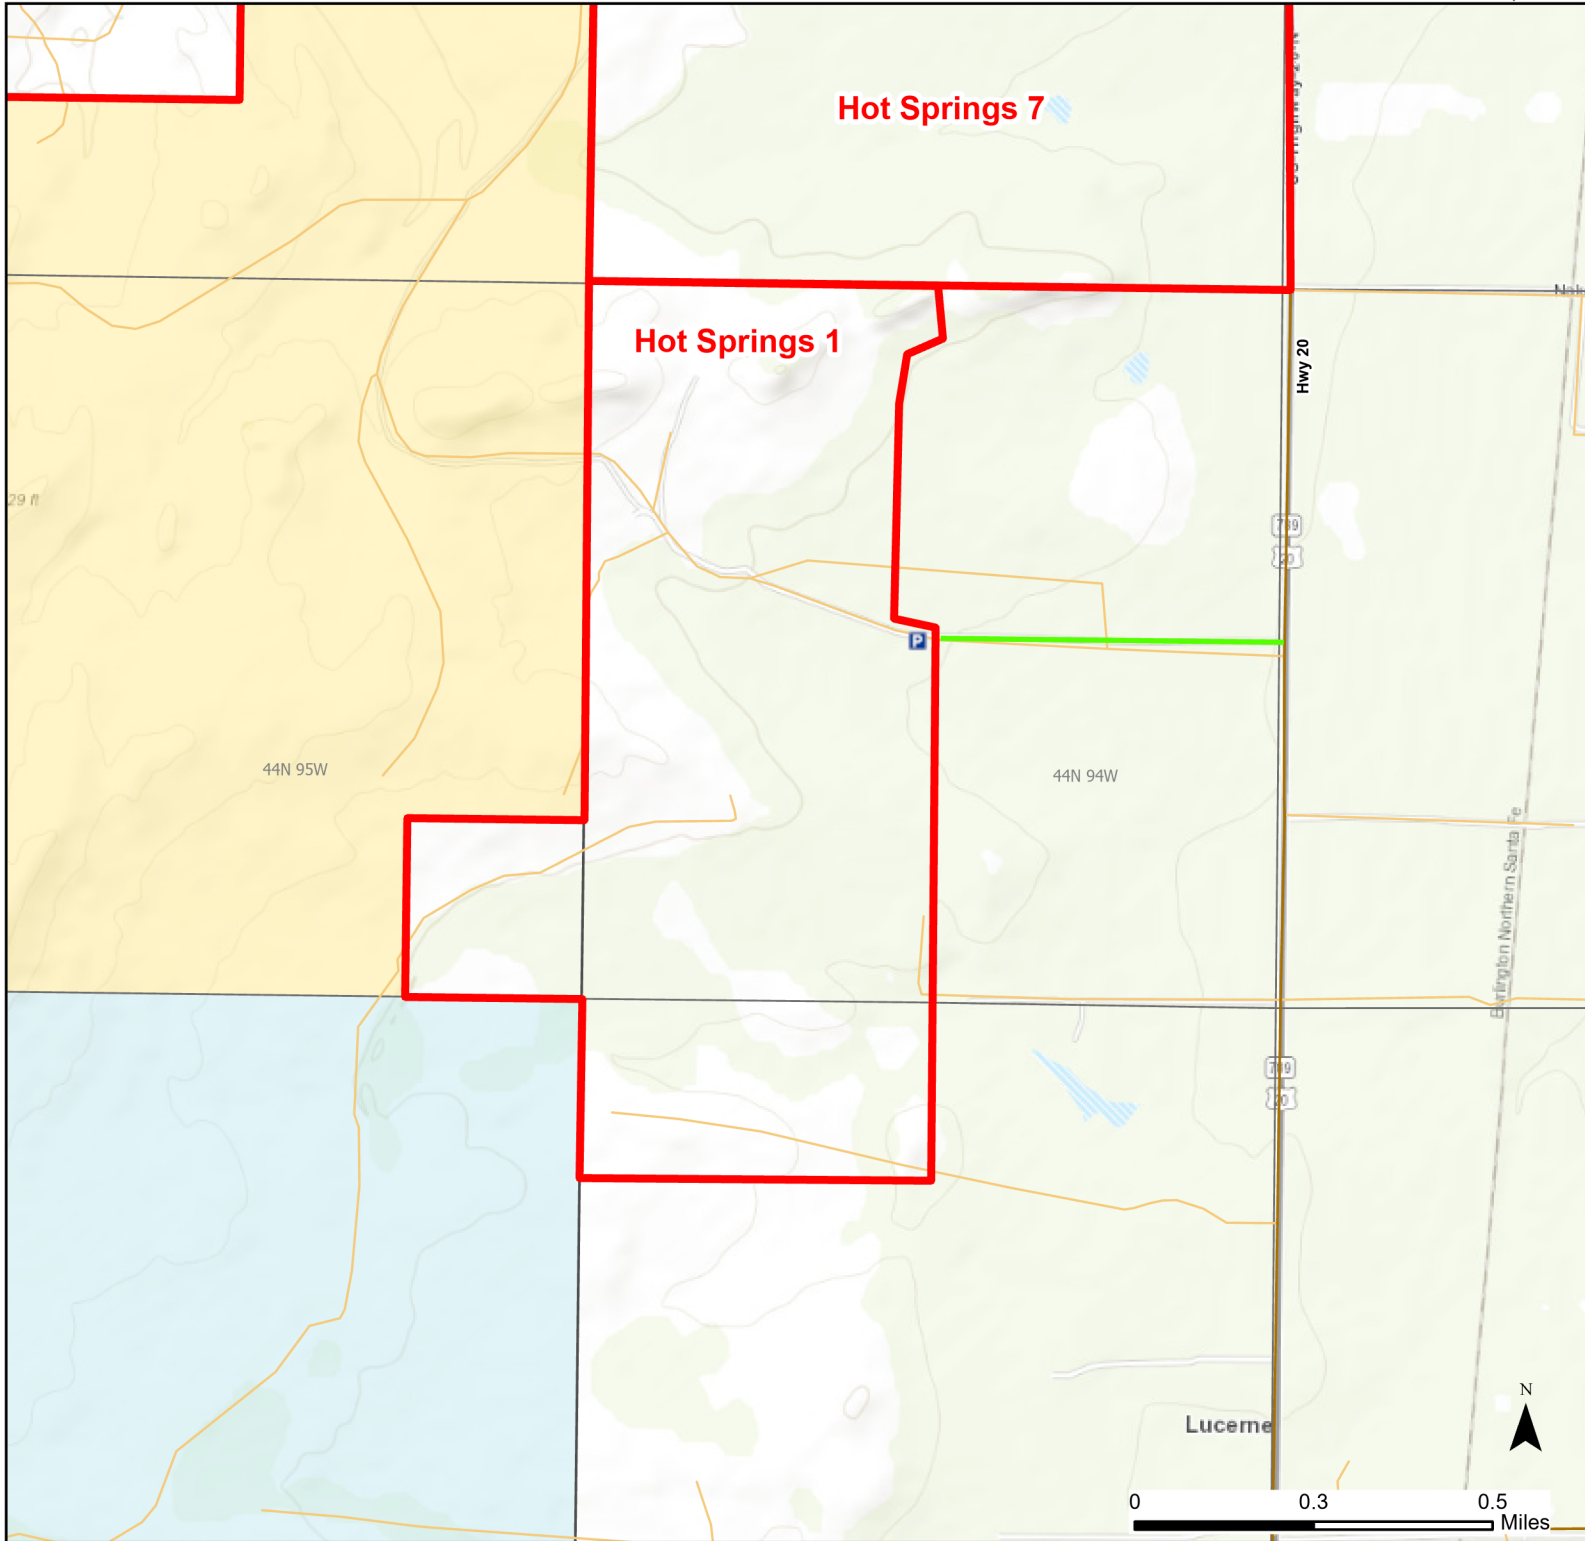

# Hot Springs 1 Walk-in Hunting Area

Access Dates:  
08/15 - 02/28  
2023 Hunt Season

Parking	Closed Road	Boundary	Limited Range Weapons and Archery	State
Coupon Box	Roads	Archery Only	Other	DOD
Road Closed	County Boundaries	CLOSED		BLM
Open Road				Wyoming Game & Fish Dept.
Special Conditions Apply				Forest Service
				Private

Species allowed to hunt: Pheasant, Doves, Partridge, Rabbit, Antelope, Deer

Rules: All vehicles must park in designated parking areas only. Portable blinds may be used on a daily basis. Blinds must have owner's name and contact info affixed and may not be left in the field overnight. Motorized vehicle access limited to designated roads only. Designated roads are marked with a white arrow. Predator hunting allowed during daylight hours only.

This map is for visual use, assistance and general location only, does not represent a survey, and is not to be used for legal conveyance. Hunt Area boundaries are approximate, consult Game and Fish Hunting Regulations for descriptions and restrictions. Access to these private lands for any commercial activity must be gained by contacting the individual landowner(s) directly.