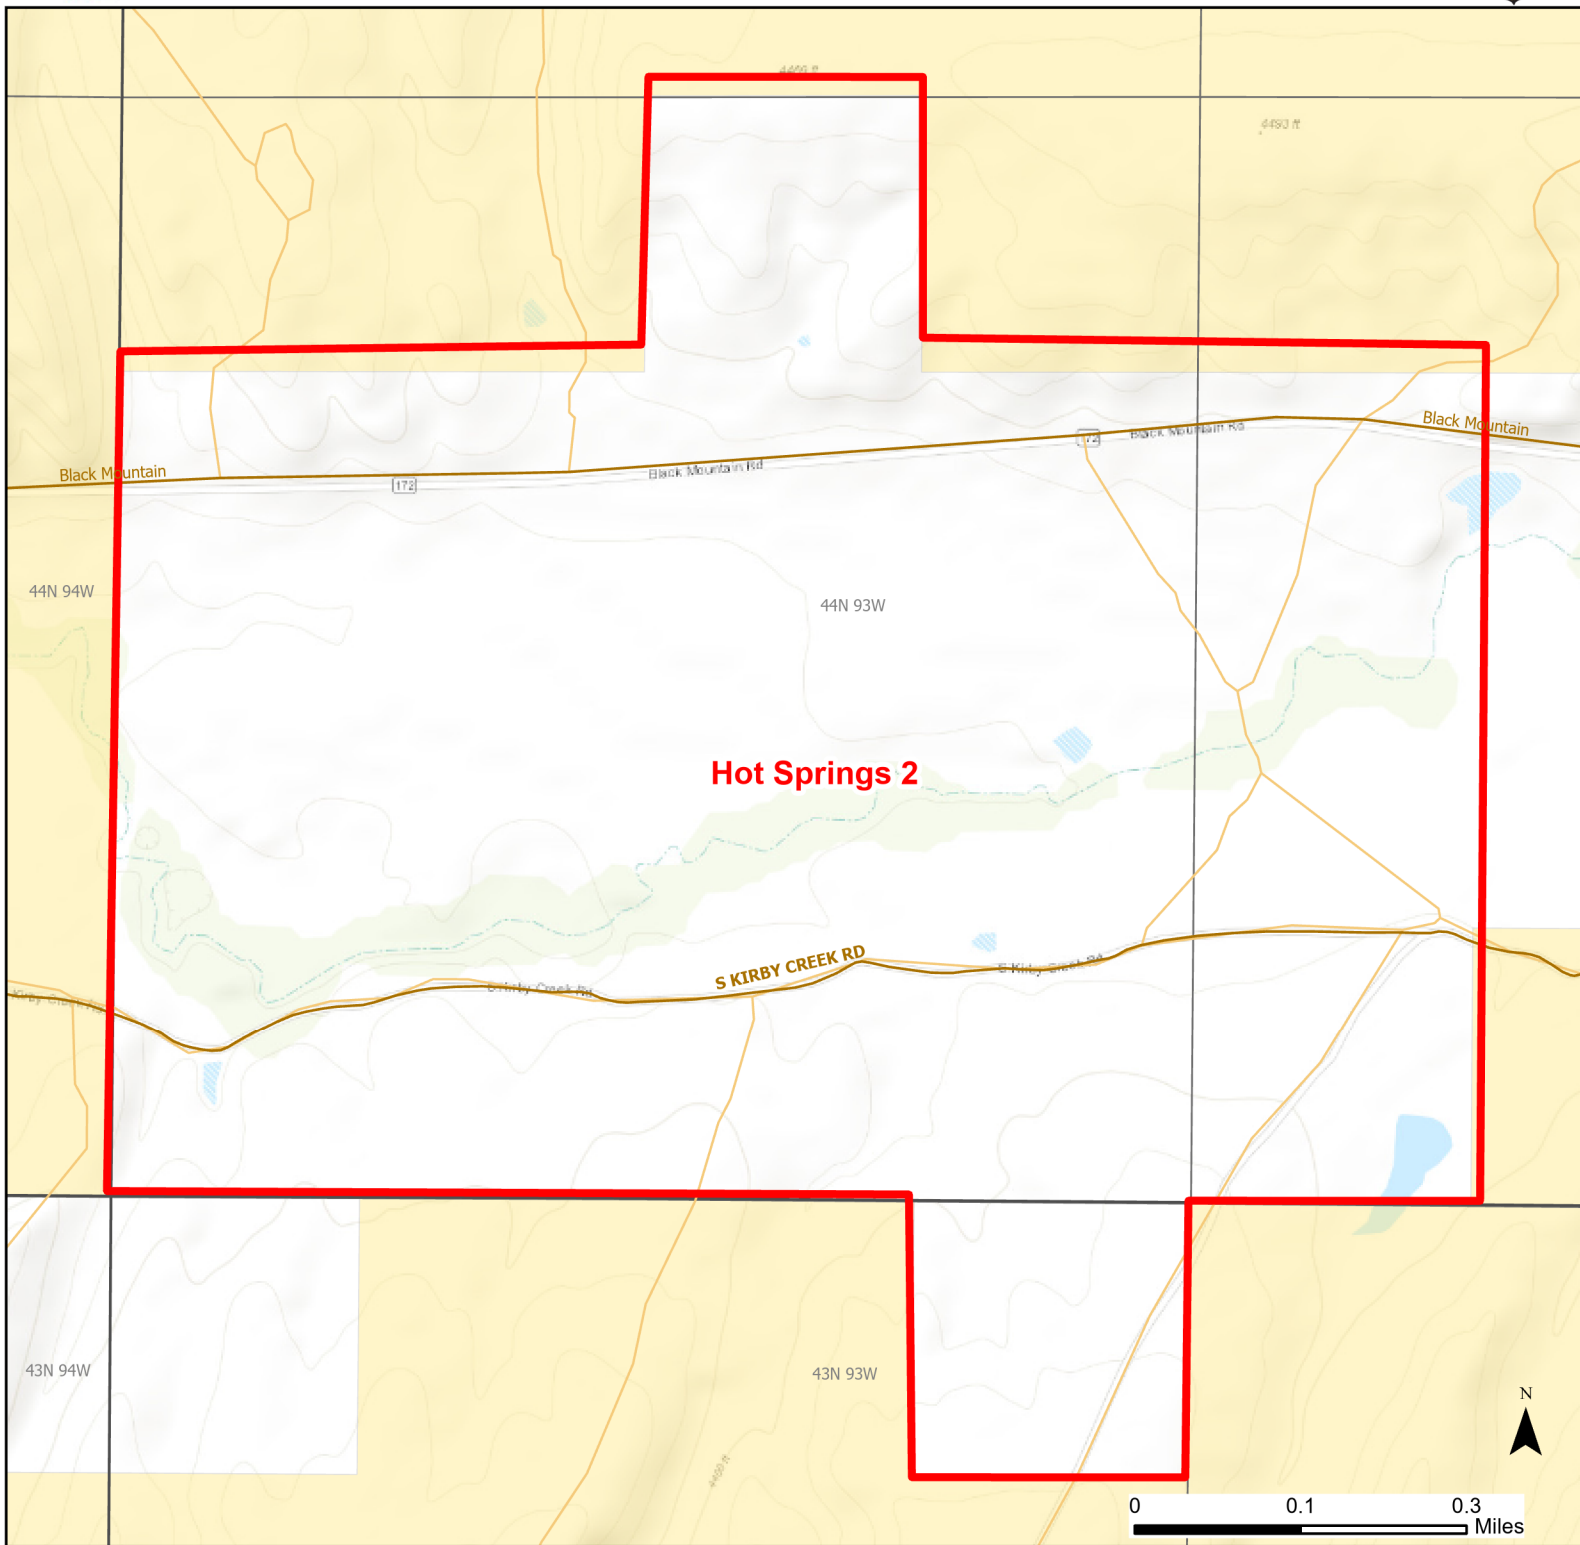

# Hot Springs 2 Walk-in Hunting Area

Access Dates:  
08/15 - 02/28  
2023 Hunt Season

Parking	Closed Road	Boundary	Limited Range Weapons and Archery	State
Coupon Box	Roads	Archery Only	Other	DOD
Road Closed	County Boundaries		CLOSED	BLM
Open Road				Wyoming Game & Fish Dept.
Special Conditions Apply				Forest Service
				Private

This map is for visual use, assistance and general location only, does not represent a survey, and is not to be used for legal conveyance. Hunt Area boundaries are approximate, consult Game and Fish Hunting Regulations for descriptions and restrictions. Access to these private lands for any commercial activity must be gained by contacting the individual landowner(s) directly.