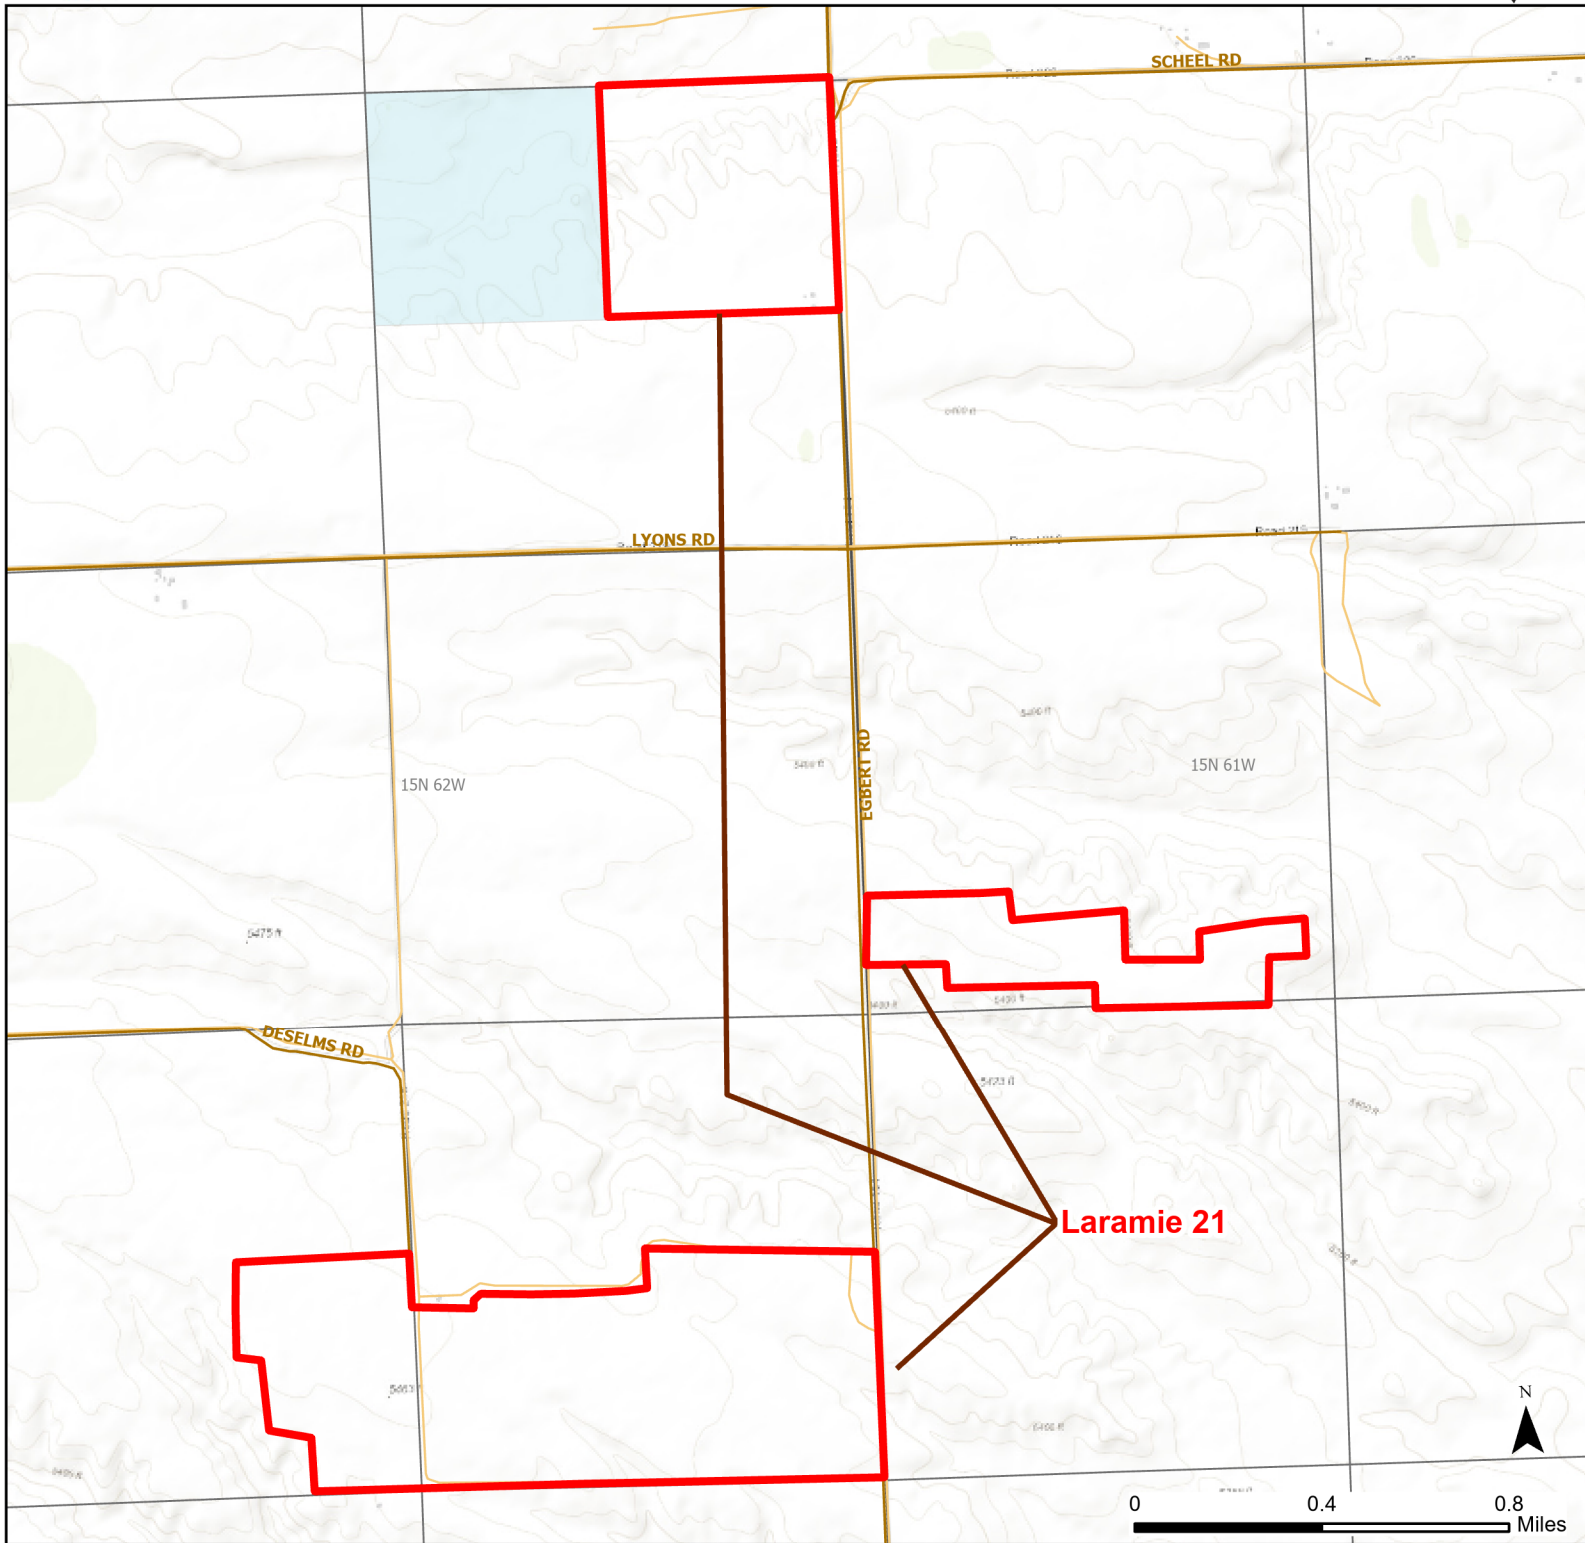

# Laramie 21 Walk-in Hunting Area

Access Dates:  
09/01 - 12/31  
2023 Hunt Season

Parking	Closed Road	Boundary	Limited Range Weapons and Archery	State
Coupon Box	Roads	Archery Only	Other	DOD
Road Closed	County Boundaries	CLOSED		BLM
Open Road				Wyoming Game & Fish Dept.
Special Conditions Apply				Forest Service
				Private

Species allowed to hunt: Pheasant, Sharp tail Grouse, Dove, Rabbit, Antelope, Deer

Rules:

This map is for visual use, assistance and general location only, does not represent a survey, and is not to be used for legal conveyance. Hunt Area boundaries are approximate, consult Game and Fish Hunting Regulations for descriptions and restrictions. Access to these private lands for any commercial activity must be gained by contacting the individual landowner(s) directly.