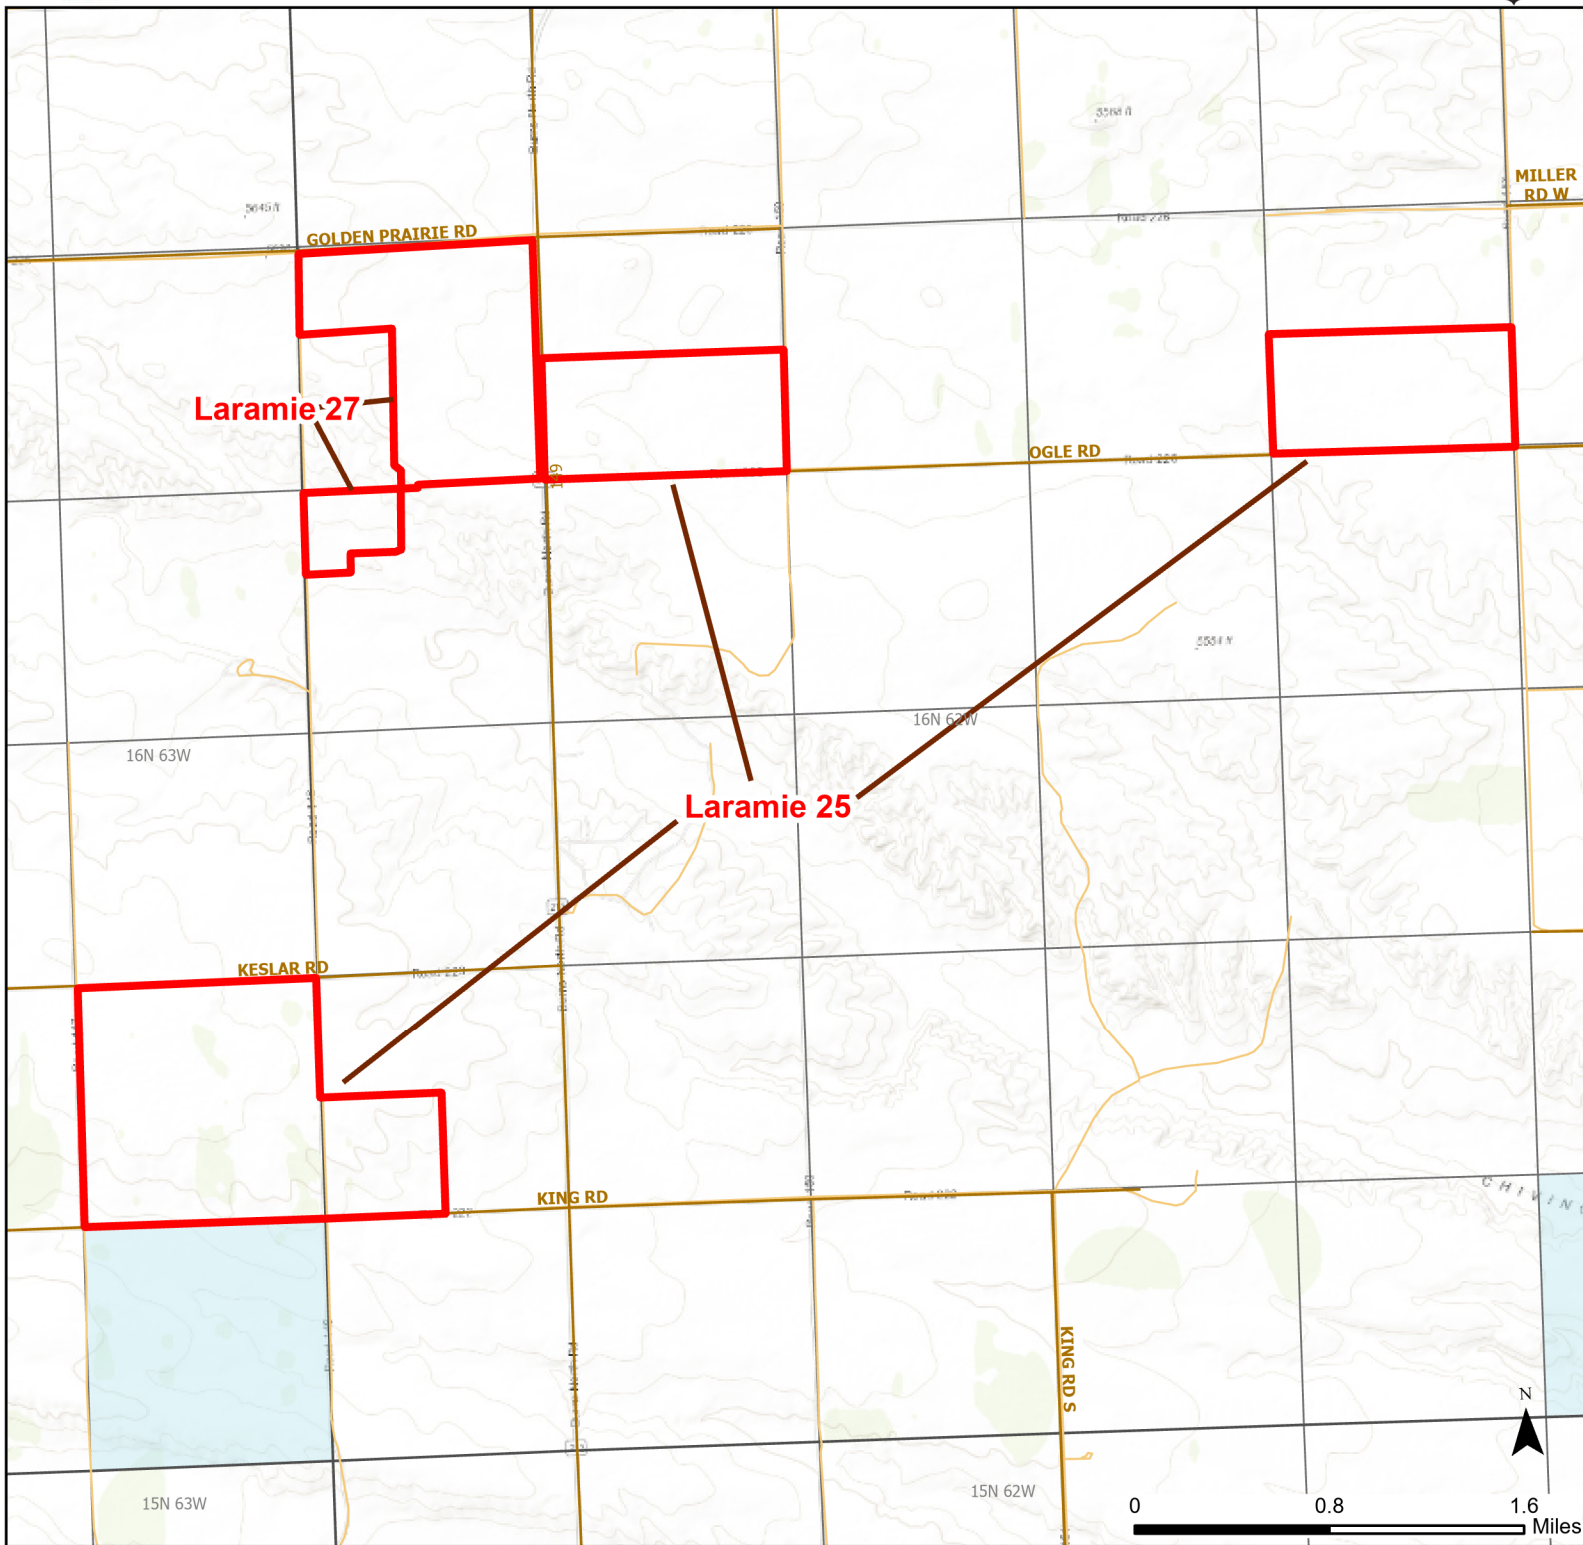

Laramie 25 Walk-in Hunting Area

Access Dates:
08/15 - 12/31
2023 Hunt Season

Parking	Closed Road	Boundary	Limited Range Weapons and Archery	State
Coupon Box	Roads	Archery Only	Other	DOD
Road Closed	County Boundaries		CLOSED	BLM
Open Road				Wyoming Game & Fish Dept.
Special Conditions Apply				Forest Service
				Private

Species allowed to hunt: Dove, Antelope, Deer

Rules:

This map is for visual use, assistance and general location only, does not represent a survey, and is not to be used for legal conveyance. Hunt Area boundaries are approximate, consult Game and Fish Hunting Regulations for descriptions and restrictions. Access to these private lands for any commercial activity must be gained by contacting the individual landowner(s) directly.