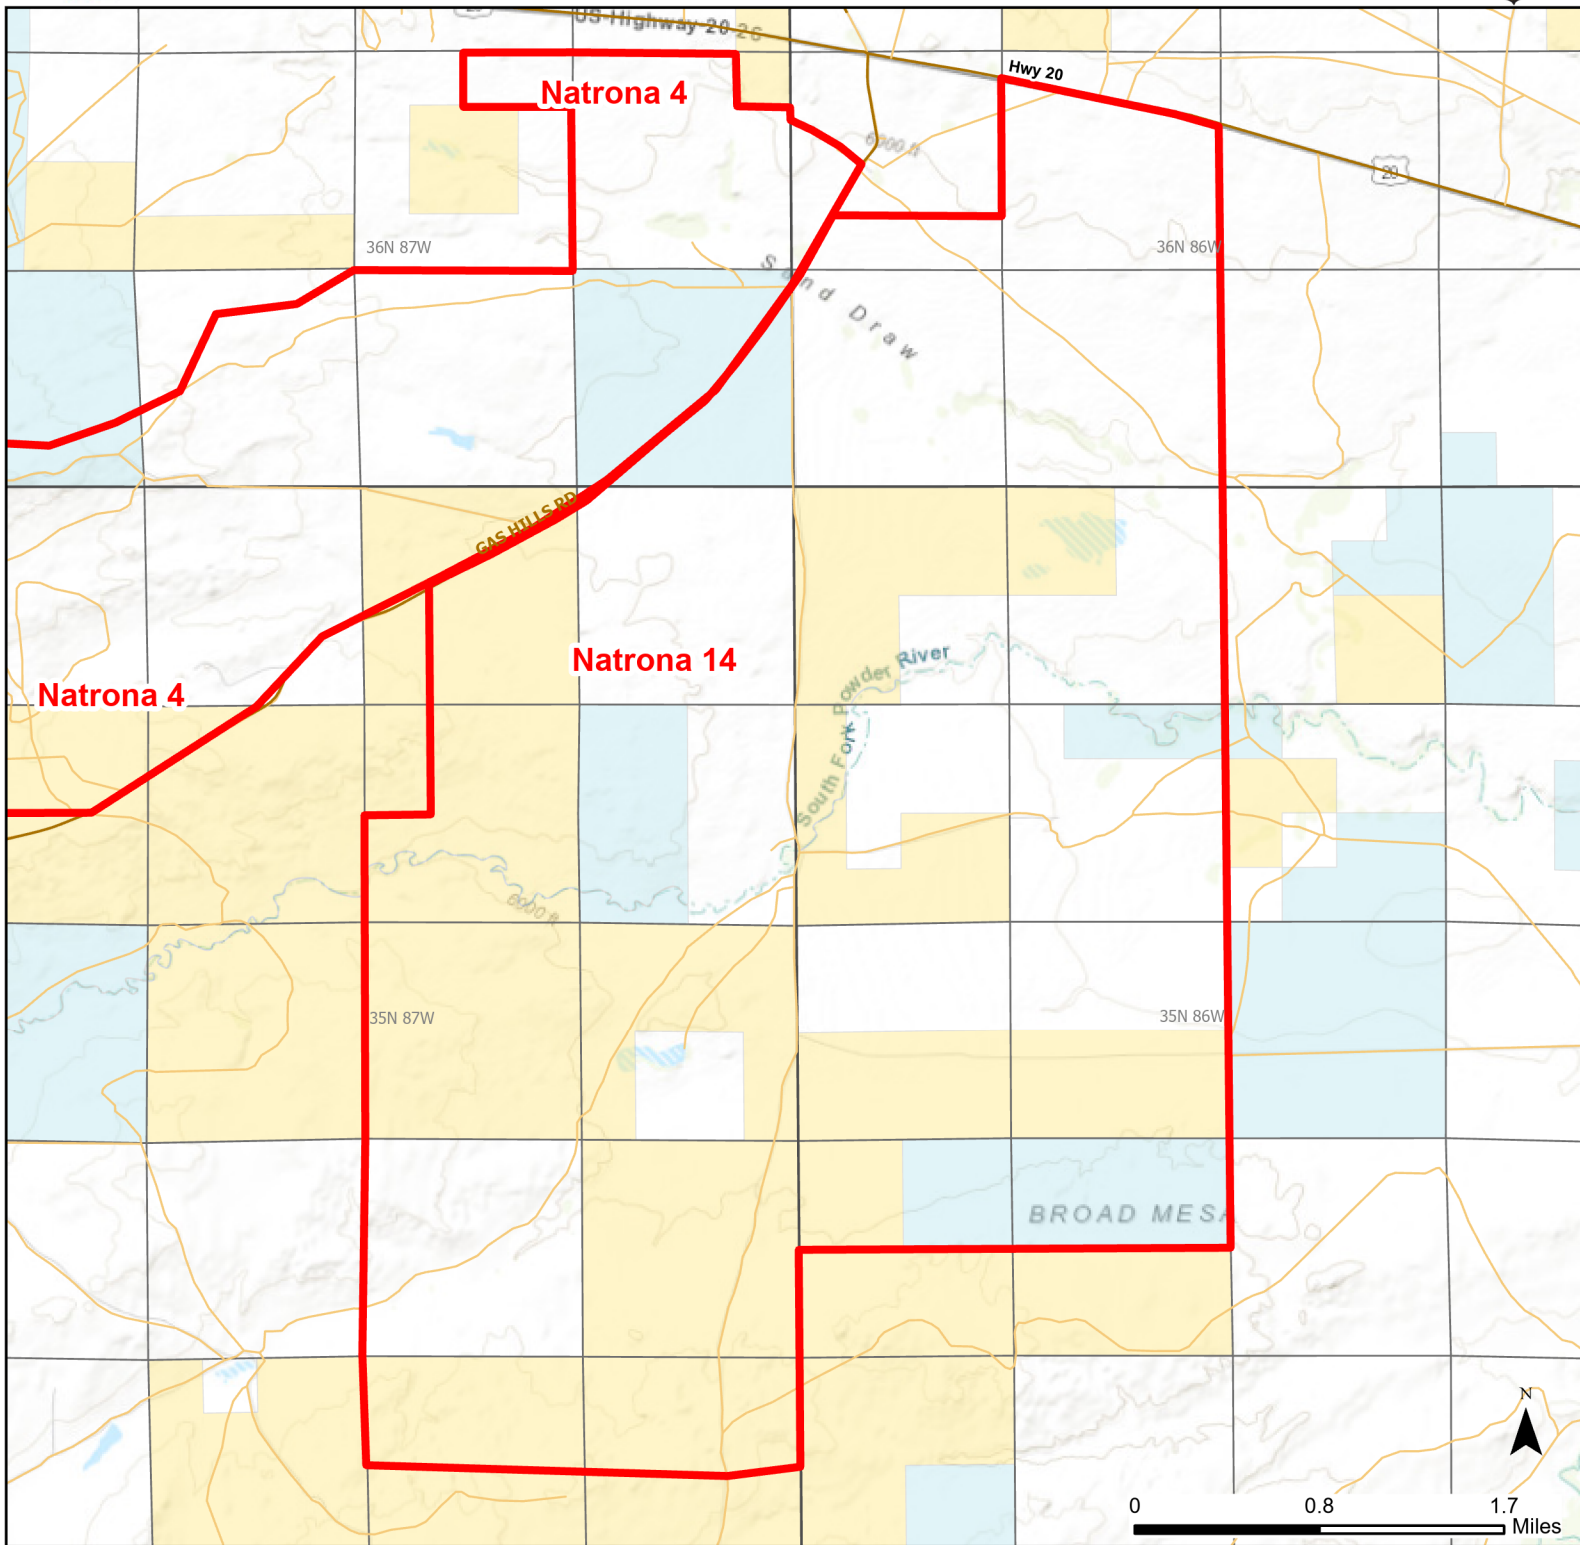

Natrona 14 Walk-in Hunting Area

Access Dates:
08/15 - 10/31
2023 Hunt Season

Parking	Closed Road	Boundary	Limited Range Weapons and Archery	State
Coupon Box	Roads	Archery Only	Other	DOD
Road Closed	County Boundaries	CLOSED		BLM
Open Road				Wyoming Game & Fish Dept.
Special Conditions Apply				Forest Service
				Private

Species allowed to hunt: Antelope, Deer

Rules: Motorized vehicle access allowed on established roads only.

This map is for visual use, assistance and general location only, does not represent a survey, and is not to be used for legal conveyance. Hunt Area boundaries are approximate, consult Game and Fish Hunting Regulations for descriptions and restrictions. Access to these private lands for any commercial activity must be gained by contacting the individual landowner(s) directly.