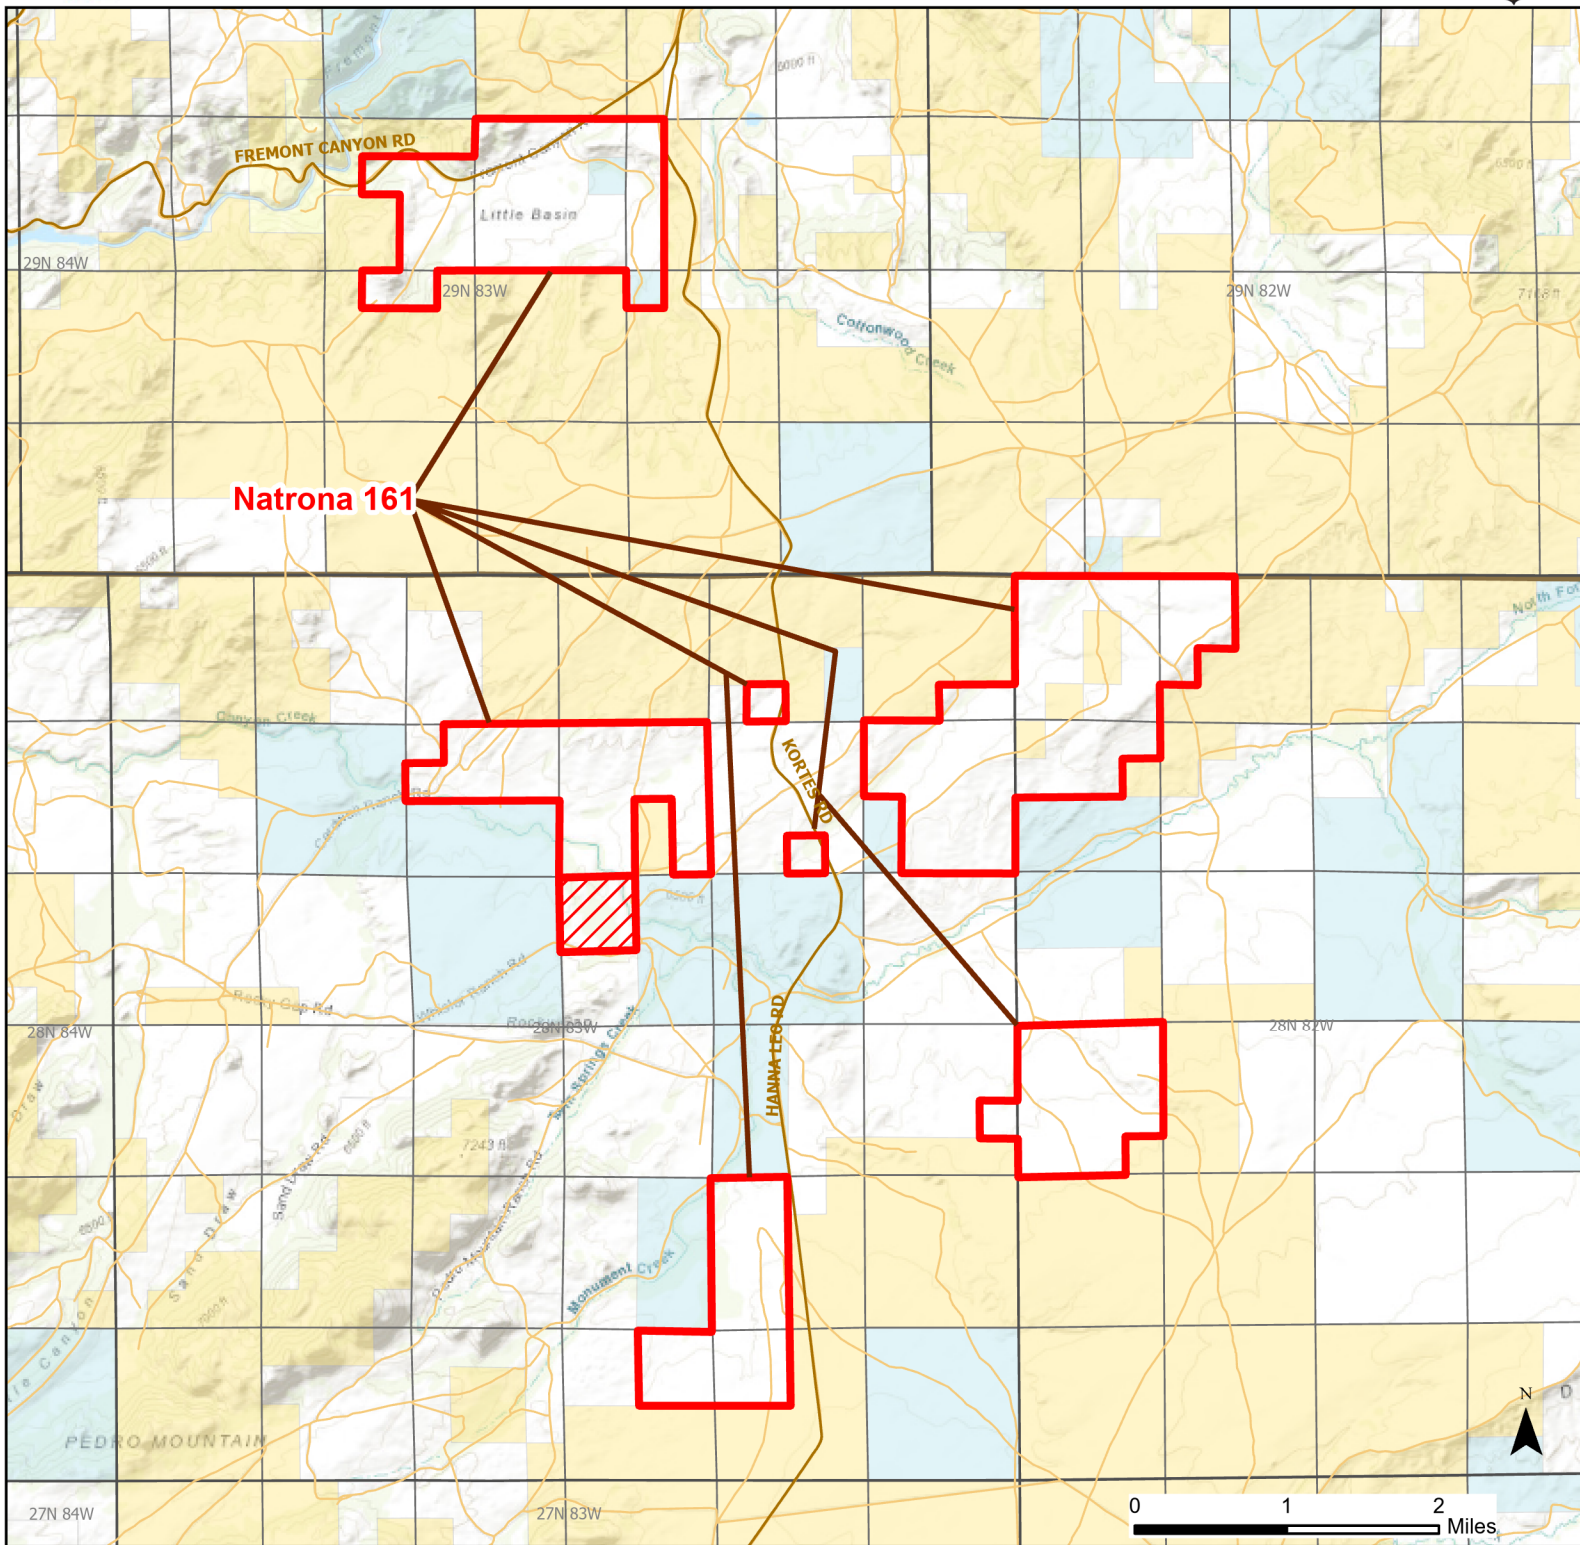

# Natrona 161 Walk-in Hunting Area

Access Dates:  
08/15 - 10/31  
2023 Hunt Season

Parking	Closed Road	Boundary	Limited Range Weapons and Archery	State
Coupon Box	Roads	County Boundaries	Other	DOD
Road Closed	Open Road	Archery Only	CLOSED	BLM
Special Conditions Apply				Wyoming Game & Fish Dept.
				Forest Service
				Private

Species allowed to hunt: Antelope, Deer

Rules: Motorized vehicle access allowed on established roads only. Vehicles may use established roads when conditions are not wet or muddy

This map is for visual use, assistance and general location only, does not represent a survey, and is not to be used for legal conveyance. Hunt Area boundaries are approximate, consult Game and Fish Hunting Regulations for descriptions and restrictions. Access to these private lands for any commercial activity must be gained by contacting the individual landowner(s) directly.