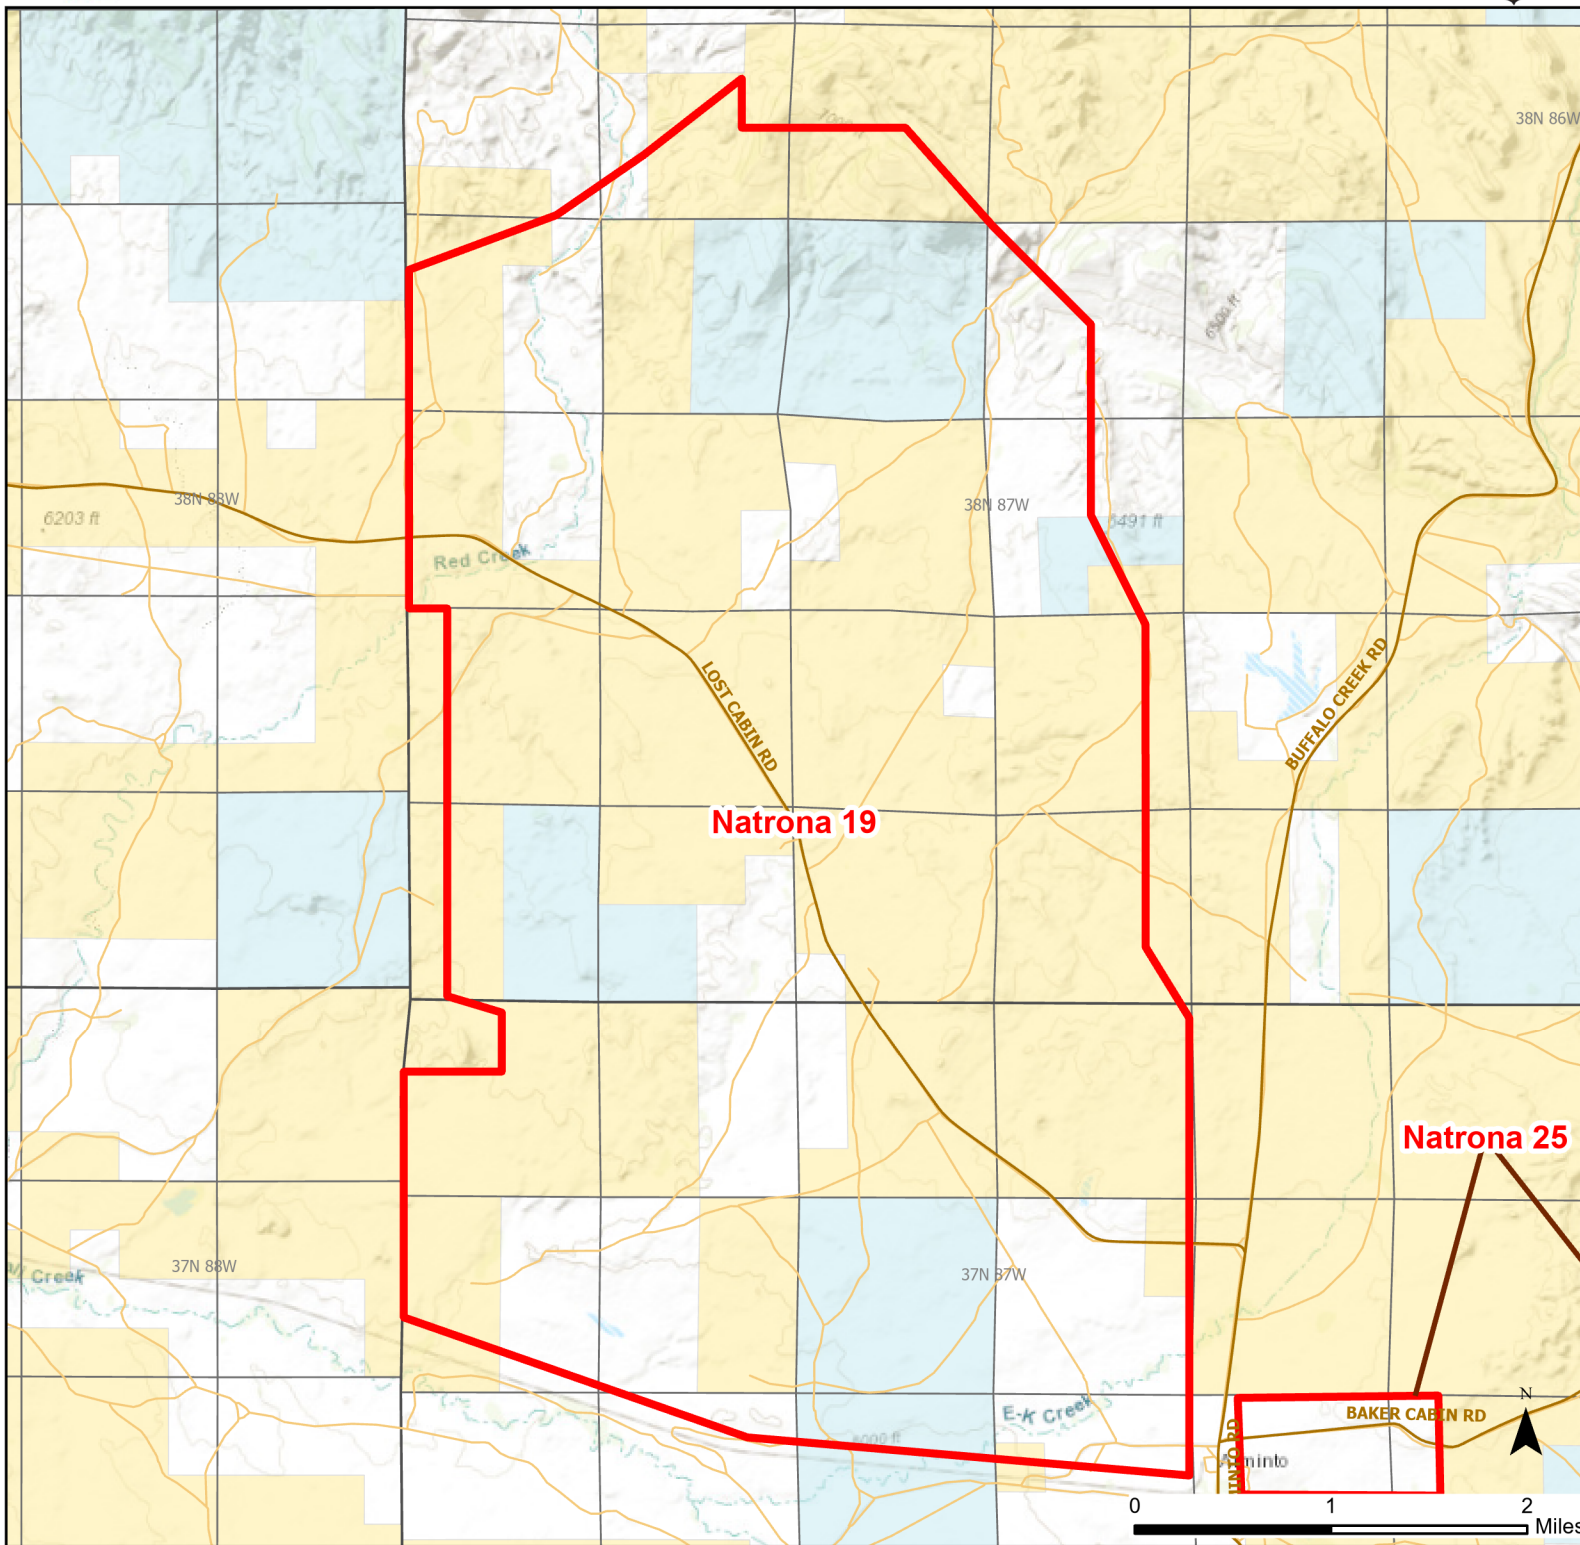

Natrona 19 Walk-in Hunting Area

Access Dates:
08/15 - 12/15
2023 Hunt Season

Parking	Closed Road	Boundary	Limited Range Weapons and Archery	State
Coupon Box	Roads	Archery Only	Other	DOD
Road Closed	County Boundaries		CLOSED	BLM
Open Road				Wyoming Game & Fish Dept.
Special Conditions Apply				Forest Service
				Private

Species allowed to hunt: Antelope, Deer, Elk

Rules: Motorized vehicle access allowed on established roads only.

This map is for visual use, assistance and general location only, does not represent a survey, and is not to be used for legal conveyance. Hunt Area boundaries are approximate, consult Game and Fish Hunting Regulations for descriptions and restrictions. Access to these private lands for any commercial activity must be gained by contacting the individual landowner(s) directly.