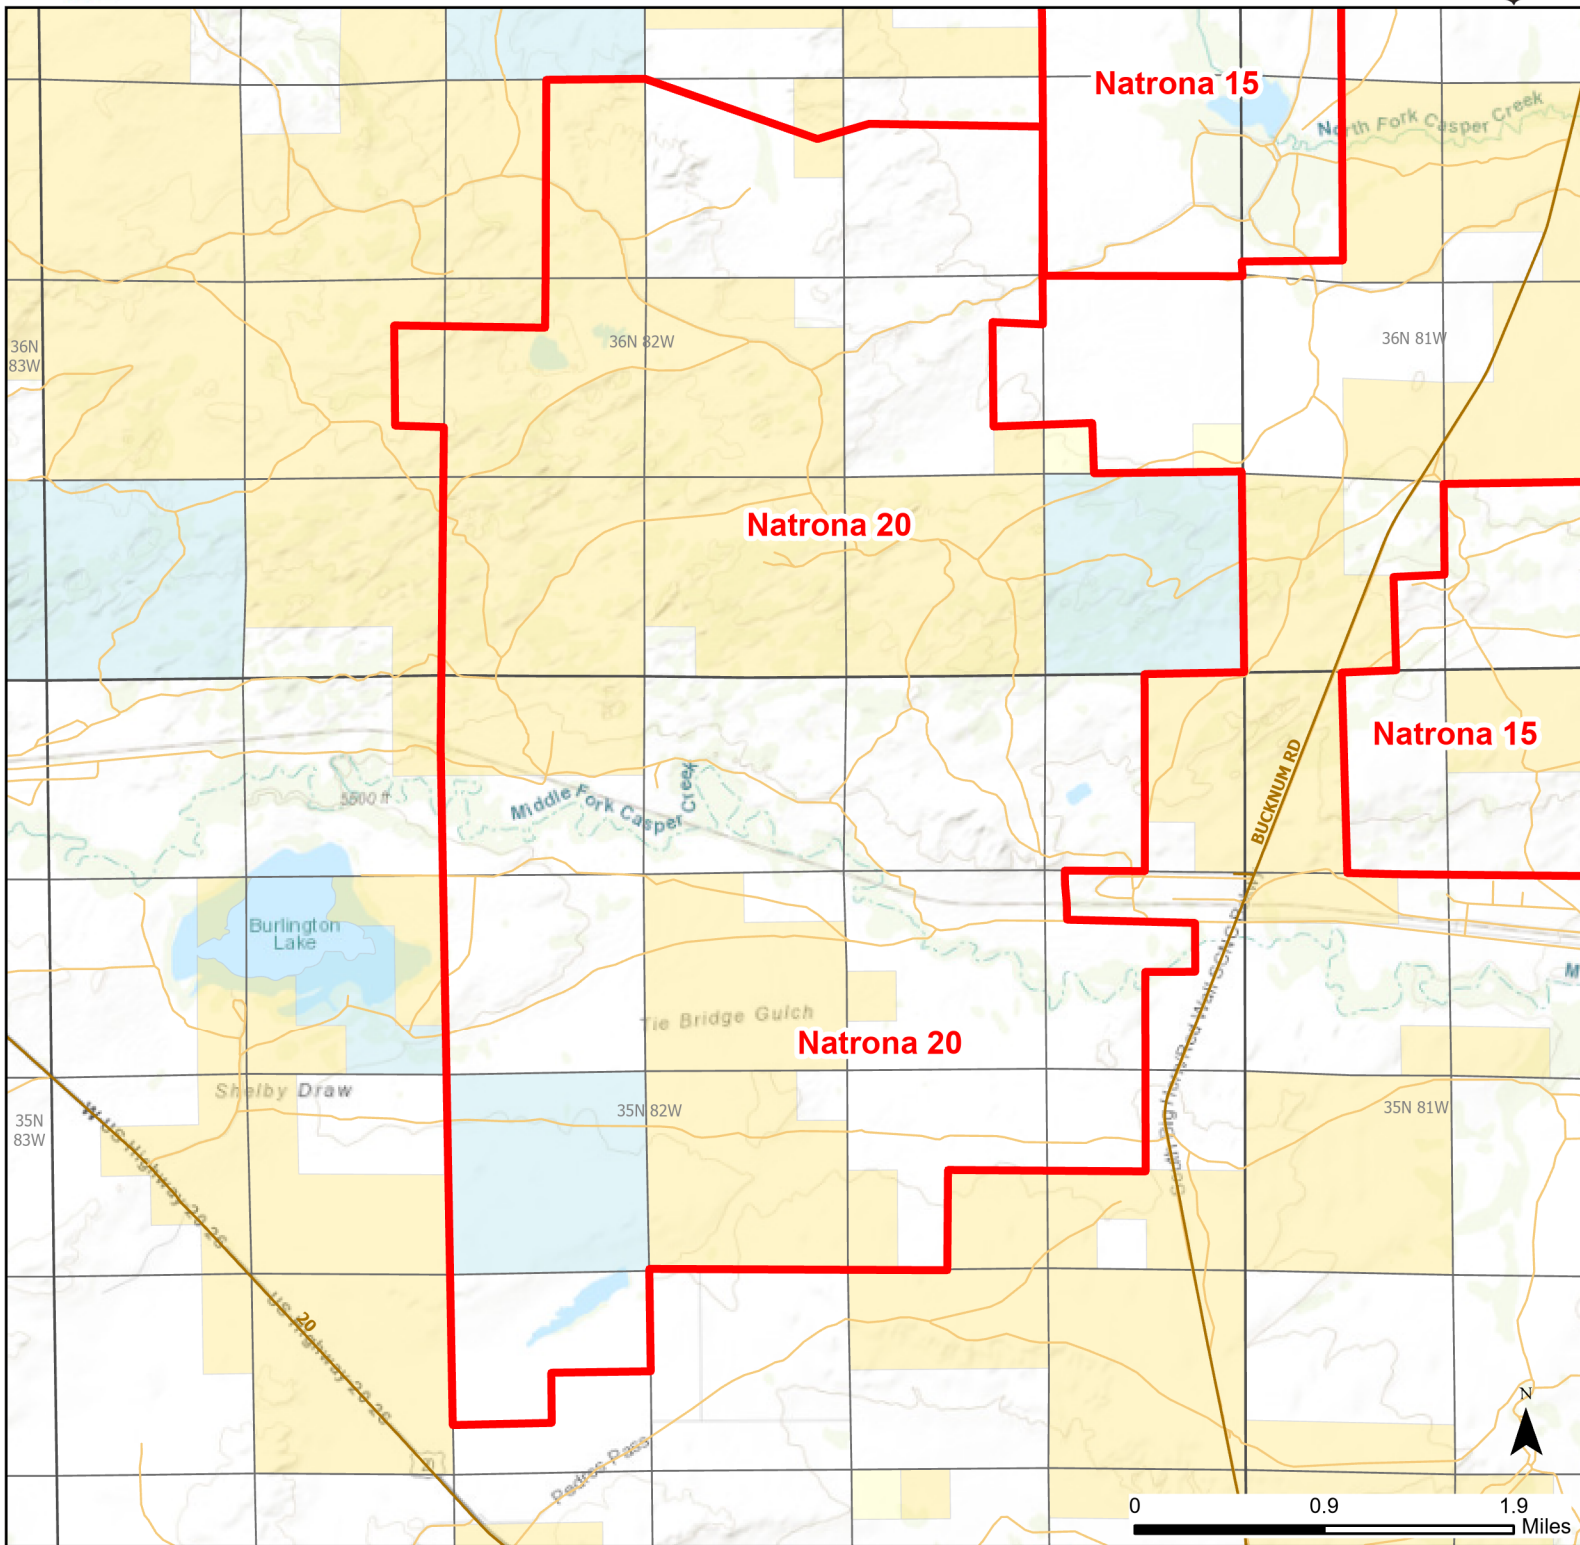

Natrona 20 Walk-in Hunting Area

Access Dates:
08/15 - 10/31
2023 Hunt Season

Parking	Closed Road	Boundary	Limited Range Weapons and Archery	State
Coupon Box	Roads	Archery Only	Other	DOD
Road Closed	County Boundaries		CLOSED	BLM
Open Road				Wyoming Game & Fish Dept.
Special Conditions Apply				Forest Service
				Private

Species allowed to hunt: Antelope, Deer

Rules: Motorized vehicle access allowed on established roads only.

This map is for visual use, assistance and general location only, does not represent a survey, and is not to be used for legal conveyance. Hunt Area boundaries are approximate, consult Game and Fish Hunting Regulations for descriptions and restrictions. Access to these private lands for any commercial activity must be gained by contacting the individual landowner(s) directly.