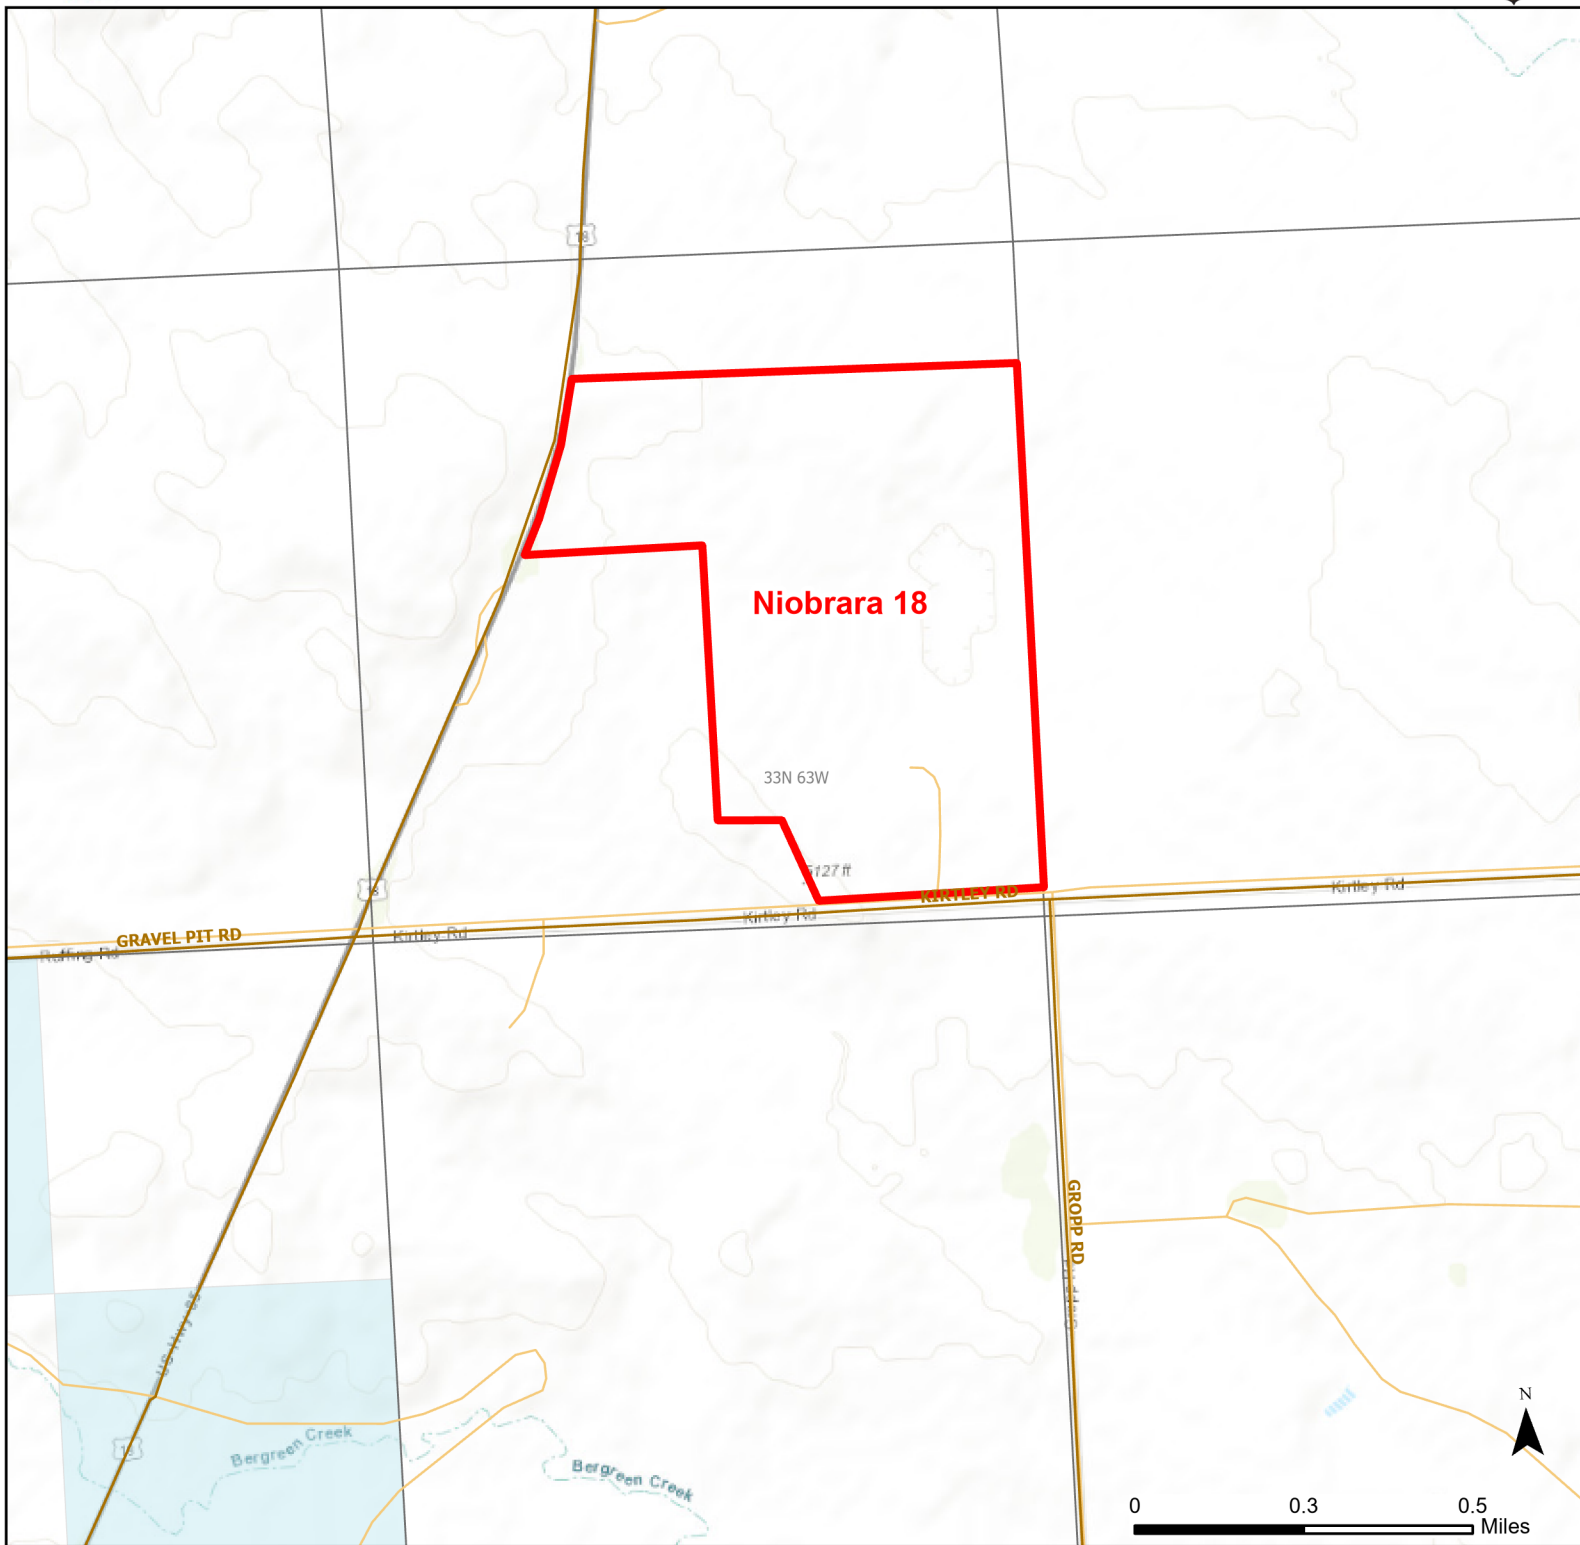

Niobrara 18 Walk-in Hunting Area

Access Dates:
08/15 - 10/31
2023 Hunt Season

Parking	Closed Road	Boundary	Limited Range Weapons and Archery	State
Coupon Box	Roads	Archery Only	Other	DOD
Road Closed	County Boundaries	CLOSED		BLM
Open Road				Wyoming Game & Fish Dept.
Special Conditions Apply				Forest Service
				Private

Species allowed to hunt: Antelope

Rules:

This map is for visual use, assistance and general location only, does not represent a survey, and is not to be used for legal conveyance. Hunt Area boundaries are approximate, consult Game and Fish Hunting Regulations for descriptions and restrictions. Access to these private lands for any commercial activity must be gained by contacting the individual landowner(s) directly.