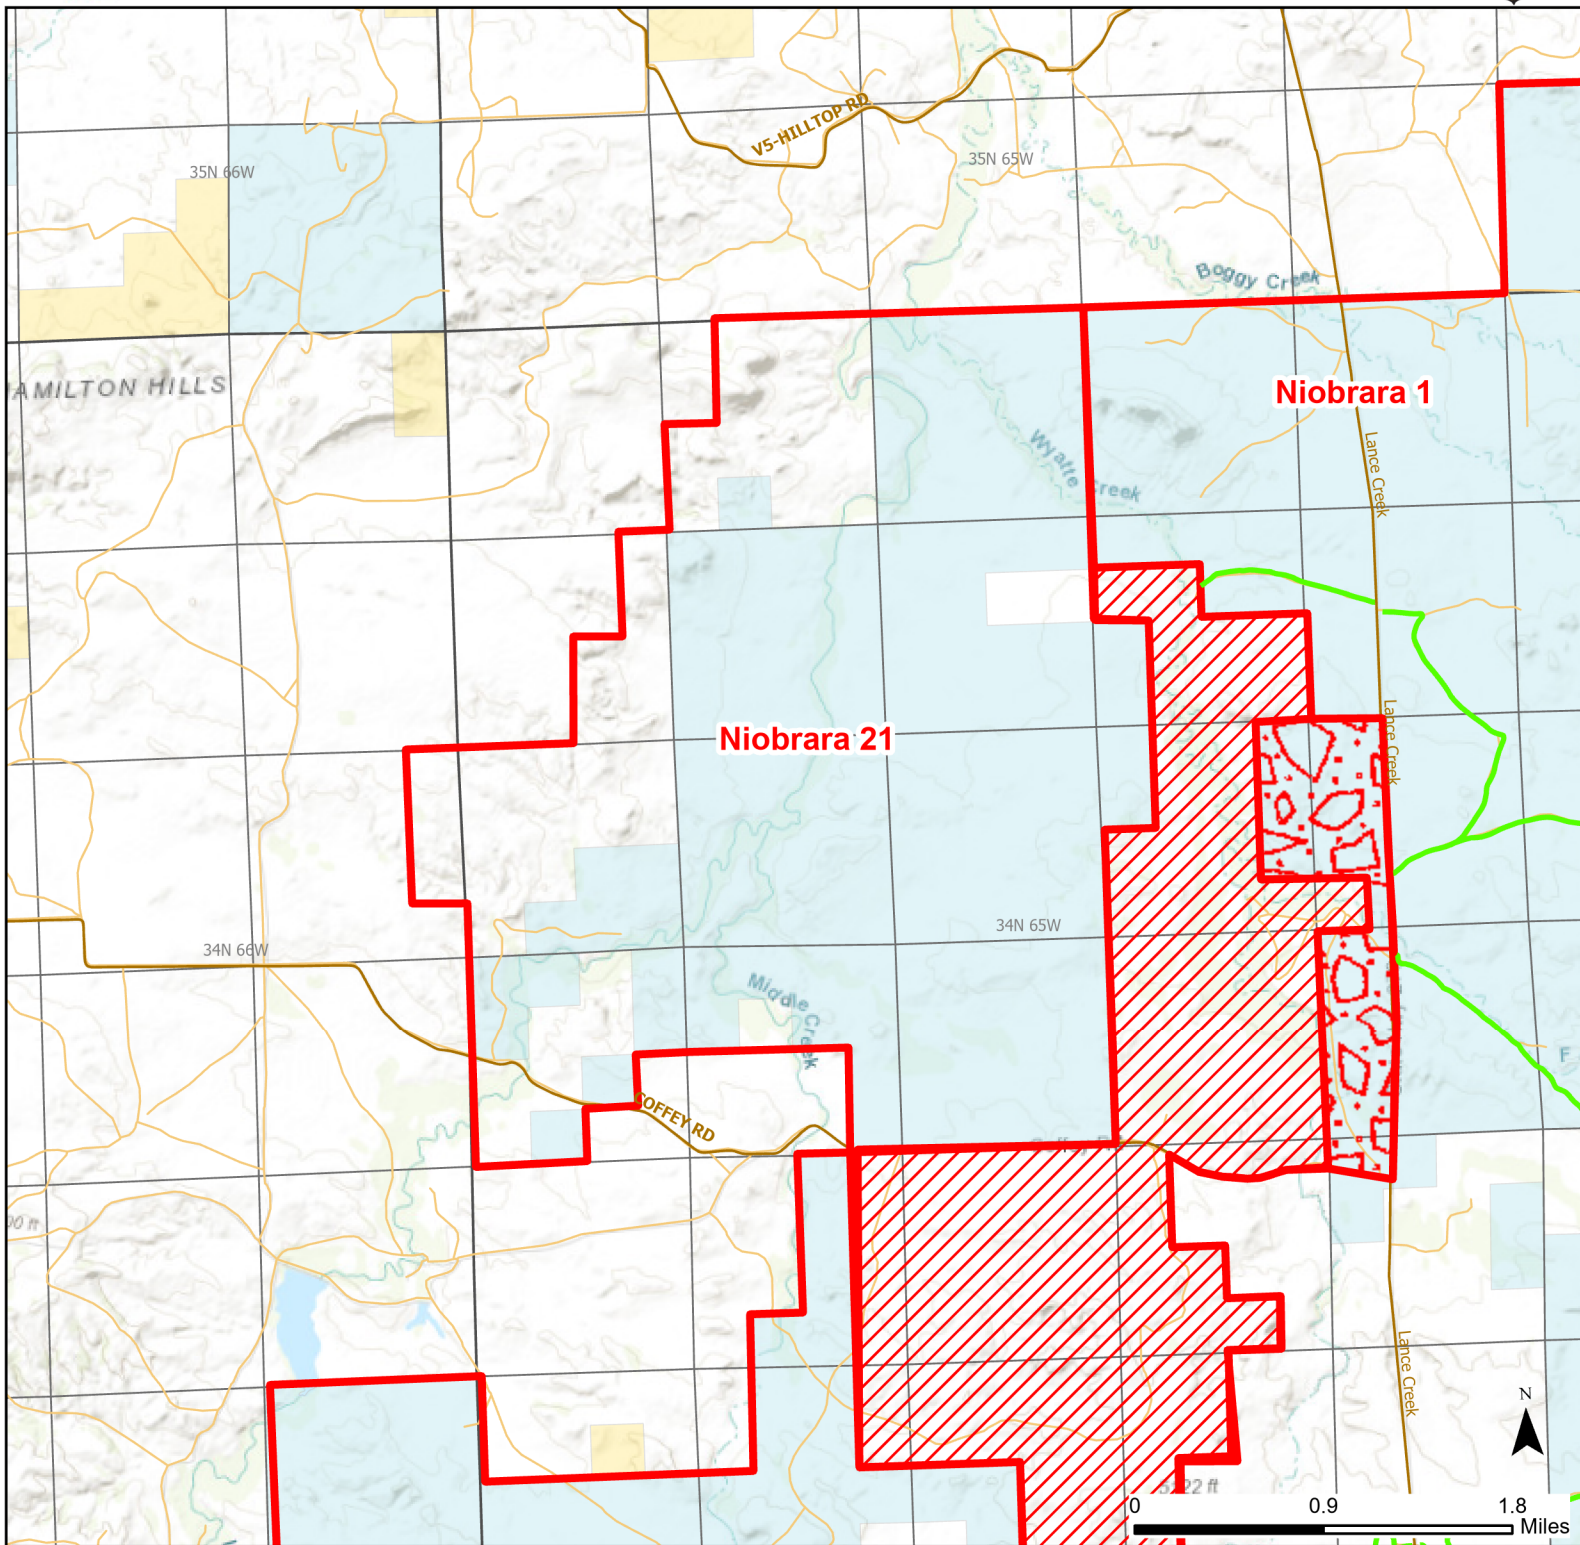

Niobrara 21 Walk-in Hunting Area

Access Dates:
08/15 - 05/31
2023 Hunt Season

Parking	Closed Road	Boundary	Limited Range Weapons and Archery	State
Coupon Box	Roads	County Boundaries	Other	DOD
Road Closed	Open Road	Archery Only	CLOSED	BLM
Special Conditions Apply				Wyoming Game & Fish Dept.
				Forest Service
				Private

Species allowed to hunt: Sharp-tailed Grouse, Turkey, Rabbit, Antelope, Deer, Elk

Rules: State lands are enrolled in this Walk-in Area. All access restrictions apply.

This map is for visual use, assistance and general location only, does not represent a survey, and is not to be used for legal conveyance. Hunt Area boundaries are approximate, consult Game and Fish Hunting Regulations for descriptions and restrictions. Access to these private lands for any commercial activity must be gained by contacting the individual landowner(s) directly.