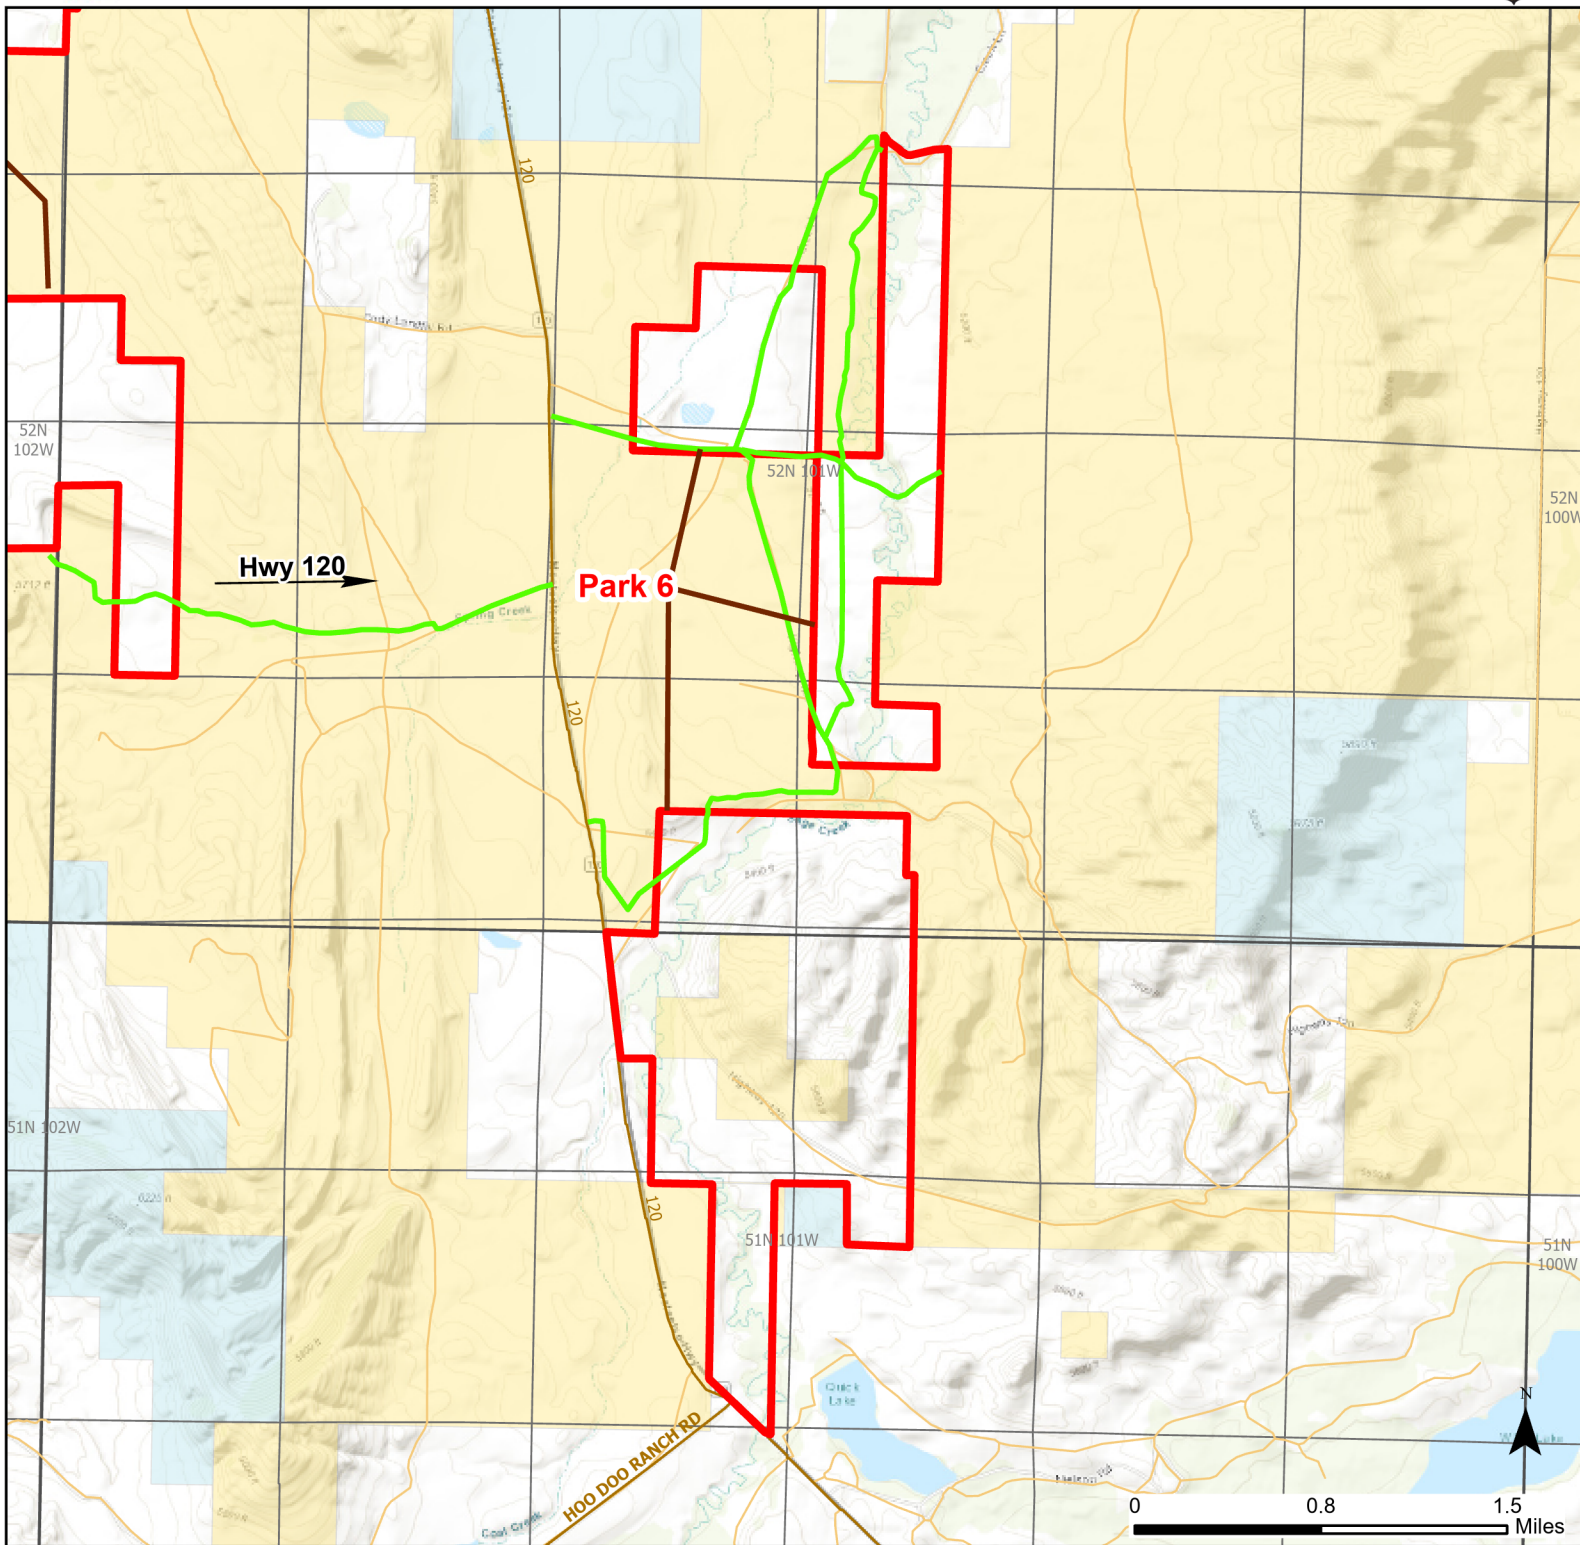

Park 6 Walk-in Hunting Area

Access Dates:
09/20 - 11/30
2023 Hunt Season

Parking	Closed Road	Boundary	Limited Range Weapons and Archery	State
Coupon Box	Roads	Archery Only	Other	DOD
Road Closed	County Boundaries	CLOSED		BLM
Open Road				Wyoming Game & Fish Dept.
Special Conditions Apply				Forest Service
				Private

Species allowed to hunt: Antelope, White-tailed Deer

Rules: Motorized vehicle access limited to designated roads only. Designated roads are marked with a white arrow. Hunting of Antelope & White-tailed Deer Only

Hunting of Antelope & White-tailed Deer Only