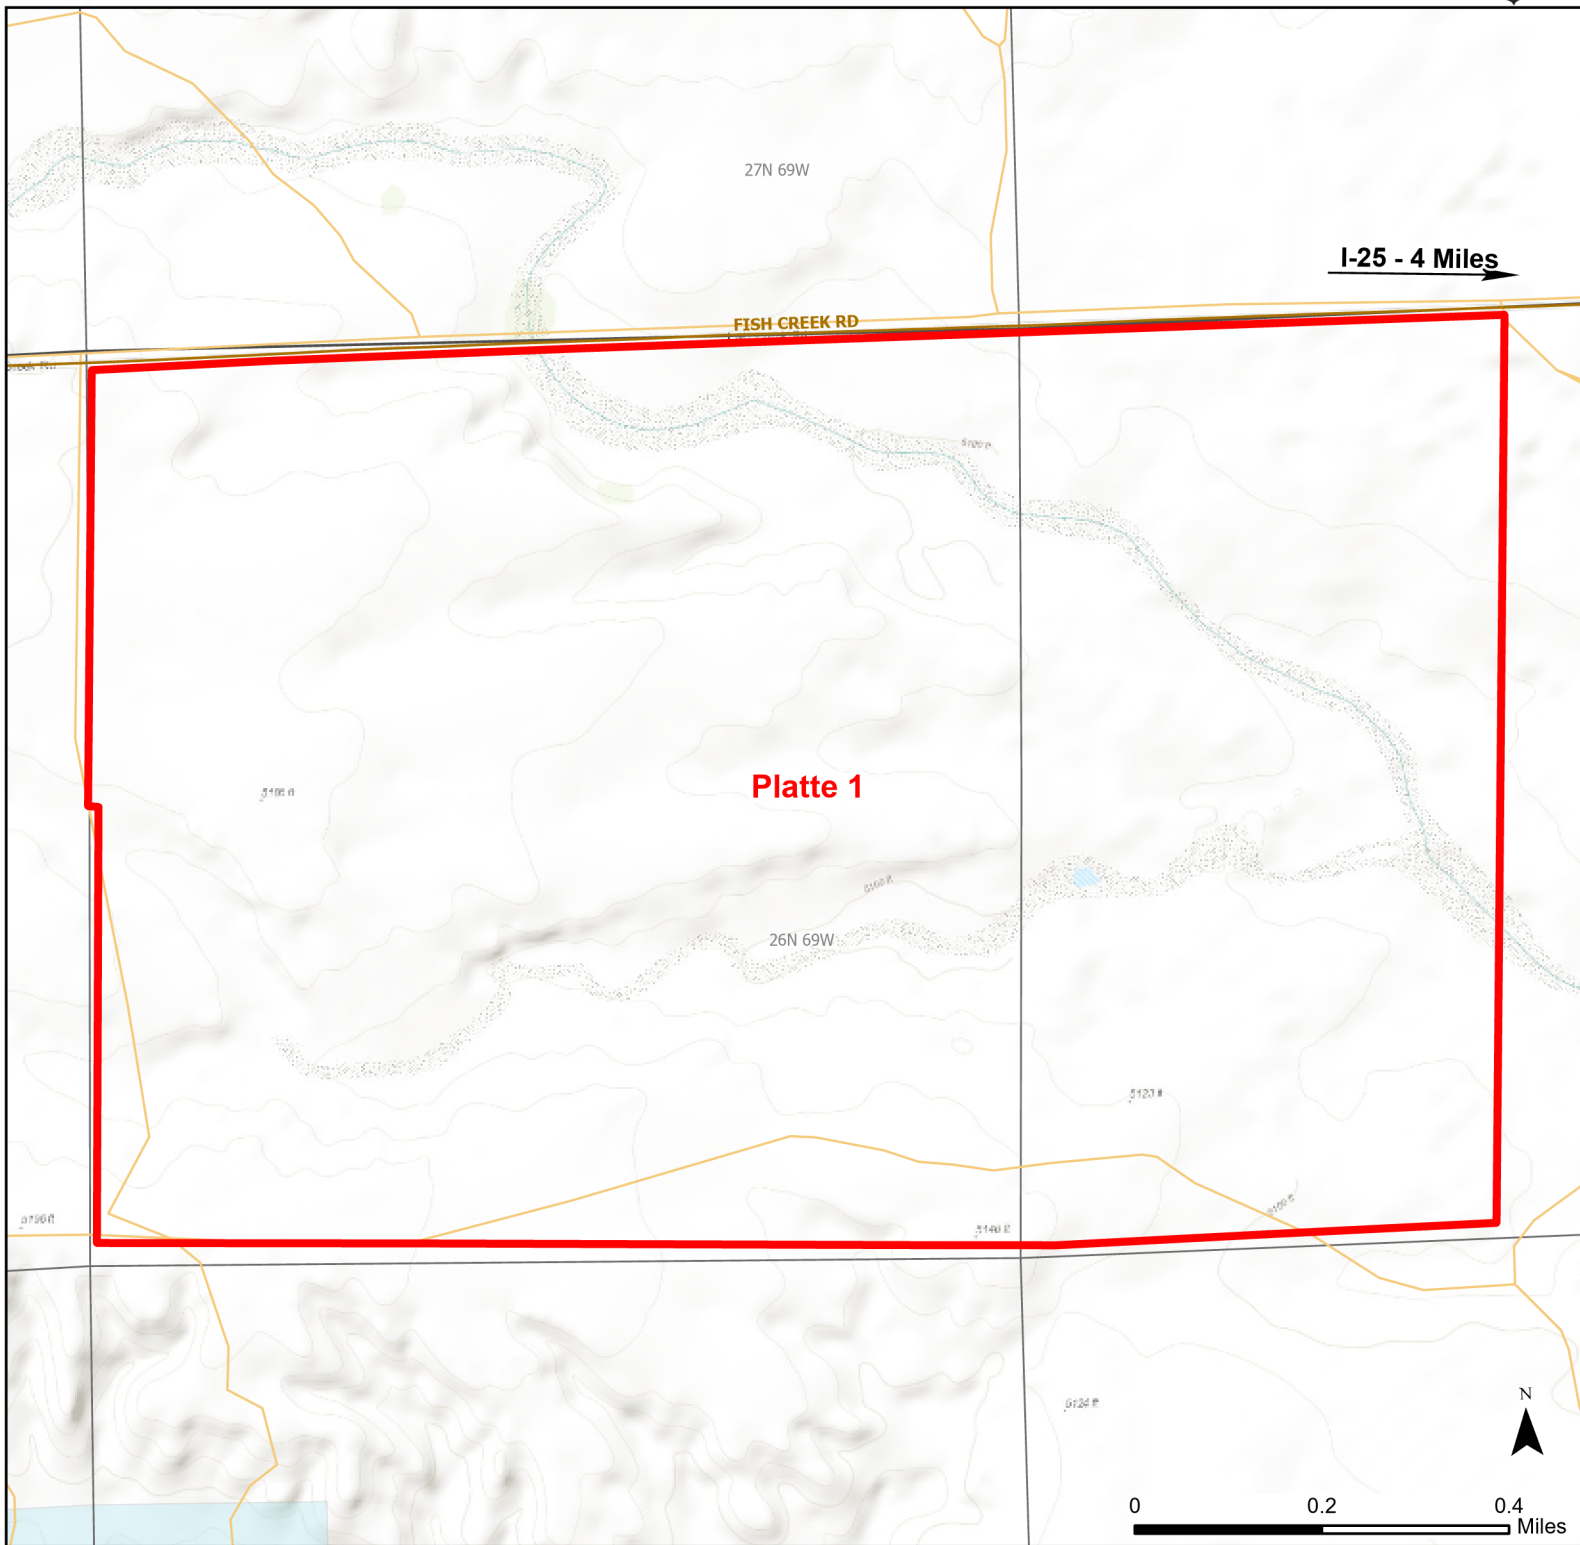

# Platte 1 Walk-in Hunting Area

Access Dates:  
08/15 - 10/31  
2023 Hunt Season

Parking	Closed Road	Boundary	Limited Range Weapons and Archery	State
Coupon Box	Roads	Archery Only	Other	DOD
Road Closed	County Boundaries	CLOSED		BLM
Open Road				Wyoming Game & Fish Dept.
Special Conditions Apply				Forest Service
				Private

Species allowed to hunt: Antelope

Rules: Portable blinds may be used on a daily basis. Blinds must have owner's name and contact info affixed and may not be left in the field overnight.

This map is for visual use, assistance and general location only, does not represent a survey, and is not to be used for legal conveyance. Hunt Area boundaries are approximate, consult Game and Fish Hunting Regulations for descriptions and restrictions. Access to these private lands for any commercial activity must be gained by contacting the individual landowner(s) directly.