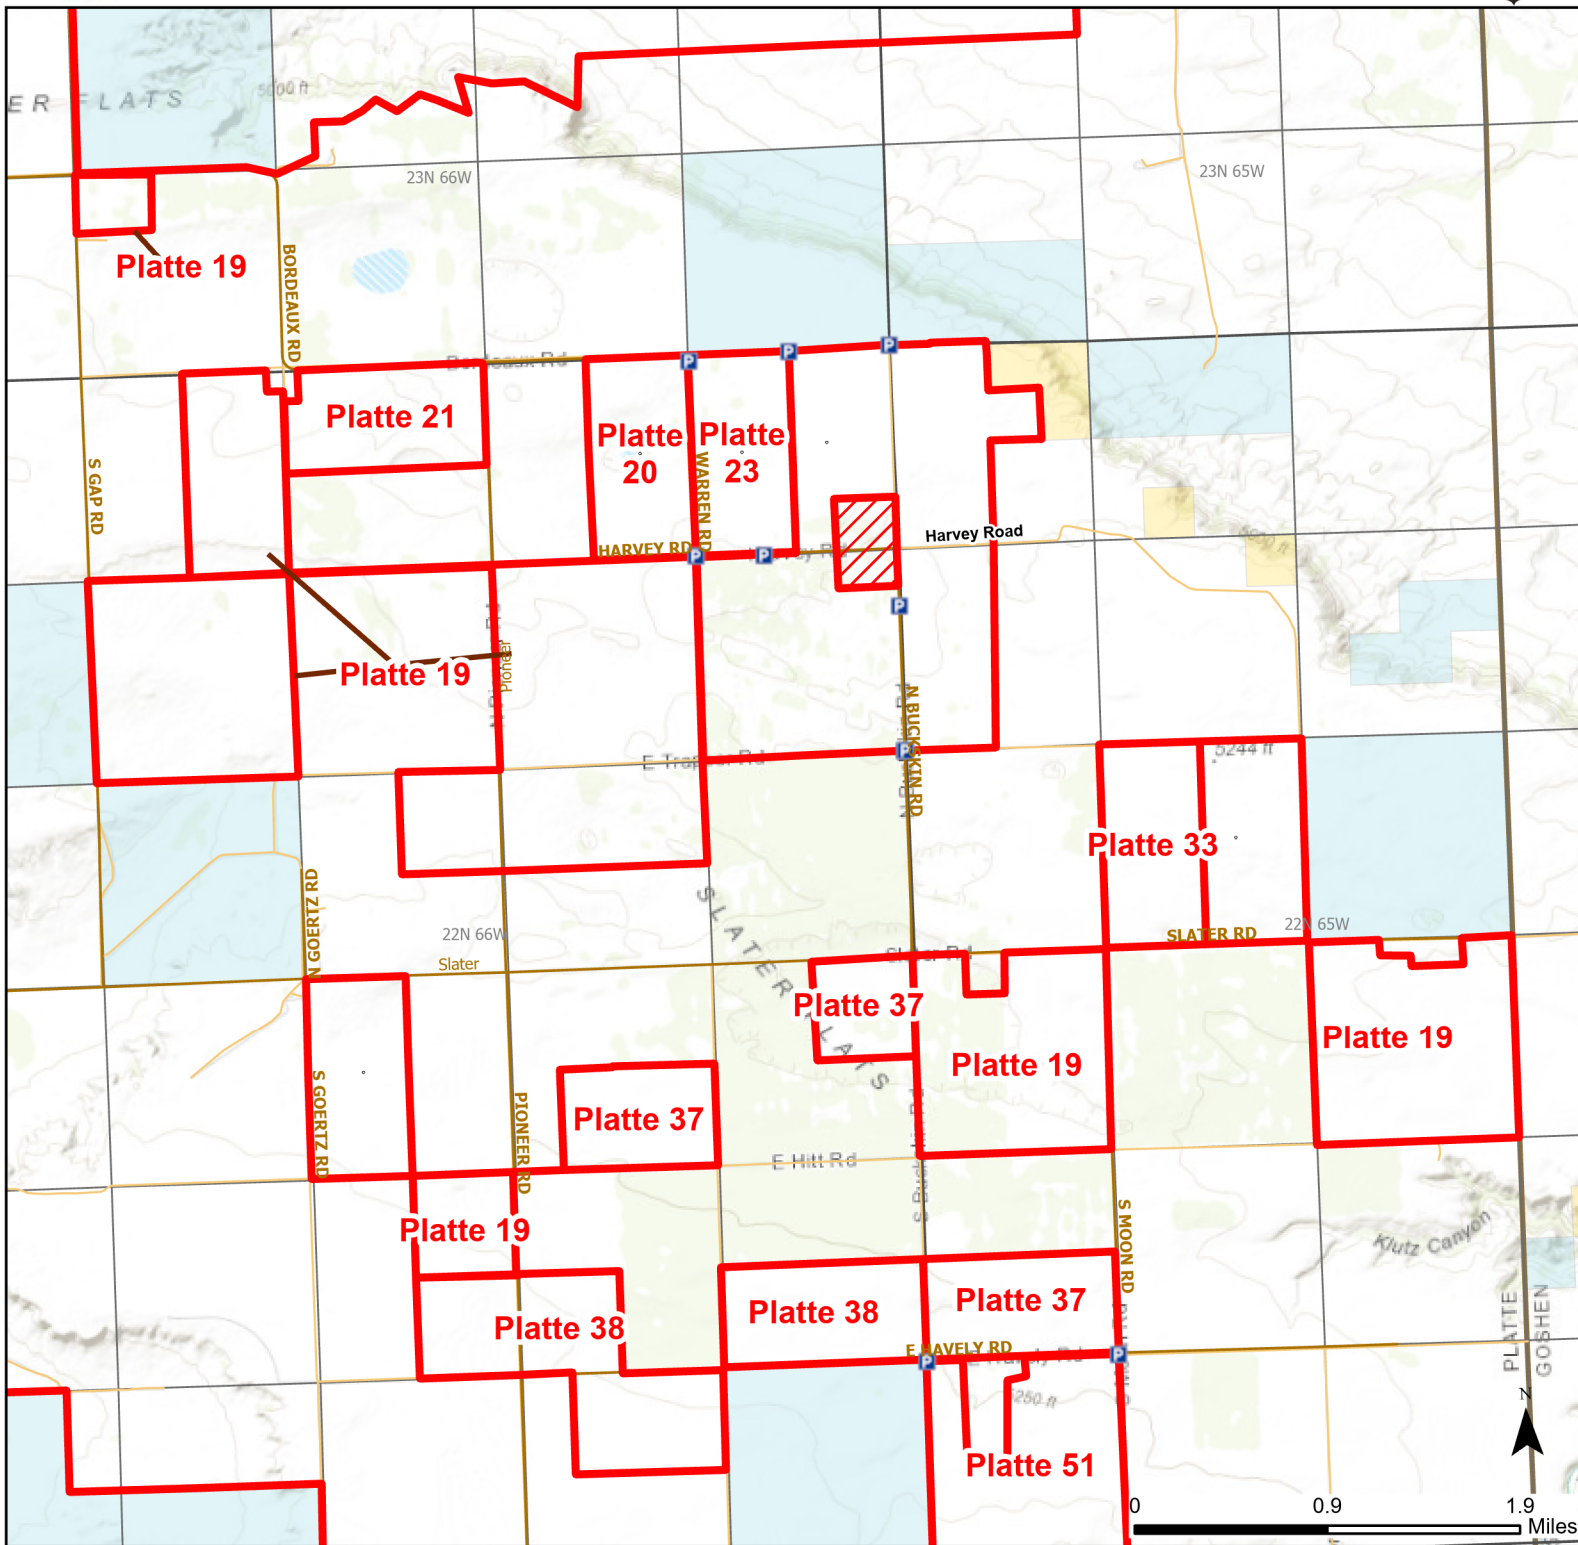

Platte 19 Walk-in Hunting Area

Access Dates:
09/01 - 12/31
2023 Hunt Season

Parking	Closed Road	Boundary	Limited Range Weapons and Archery	State
Coupon Box	Roads	Archery Only	Other	DOD
Road Closed	County Boundaries	CLOSED		BLM
Open Road				Wyoming Game & Fish Dept.
Special Conditions Apply				Forest Service
				Private

Species allowed to hunt: Sharp-tailed Grouse, Doves, Partridge, Antelope

Rules: Portable blinds may be used on a daily basis. Blinds must have owner's name and contact info affixed and may not be left in the field overnight.

This map is for visual use, assistance and general location only, does not represent a survey, and is not to be used for legal conveyance. Hunt Area boundaries are approximate, consult Game and Fish Hunting Regulations for descriptions and restrictions. Access to these private lands for any commercial activity must be gained by contacting the individual landowner(s) directly.