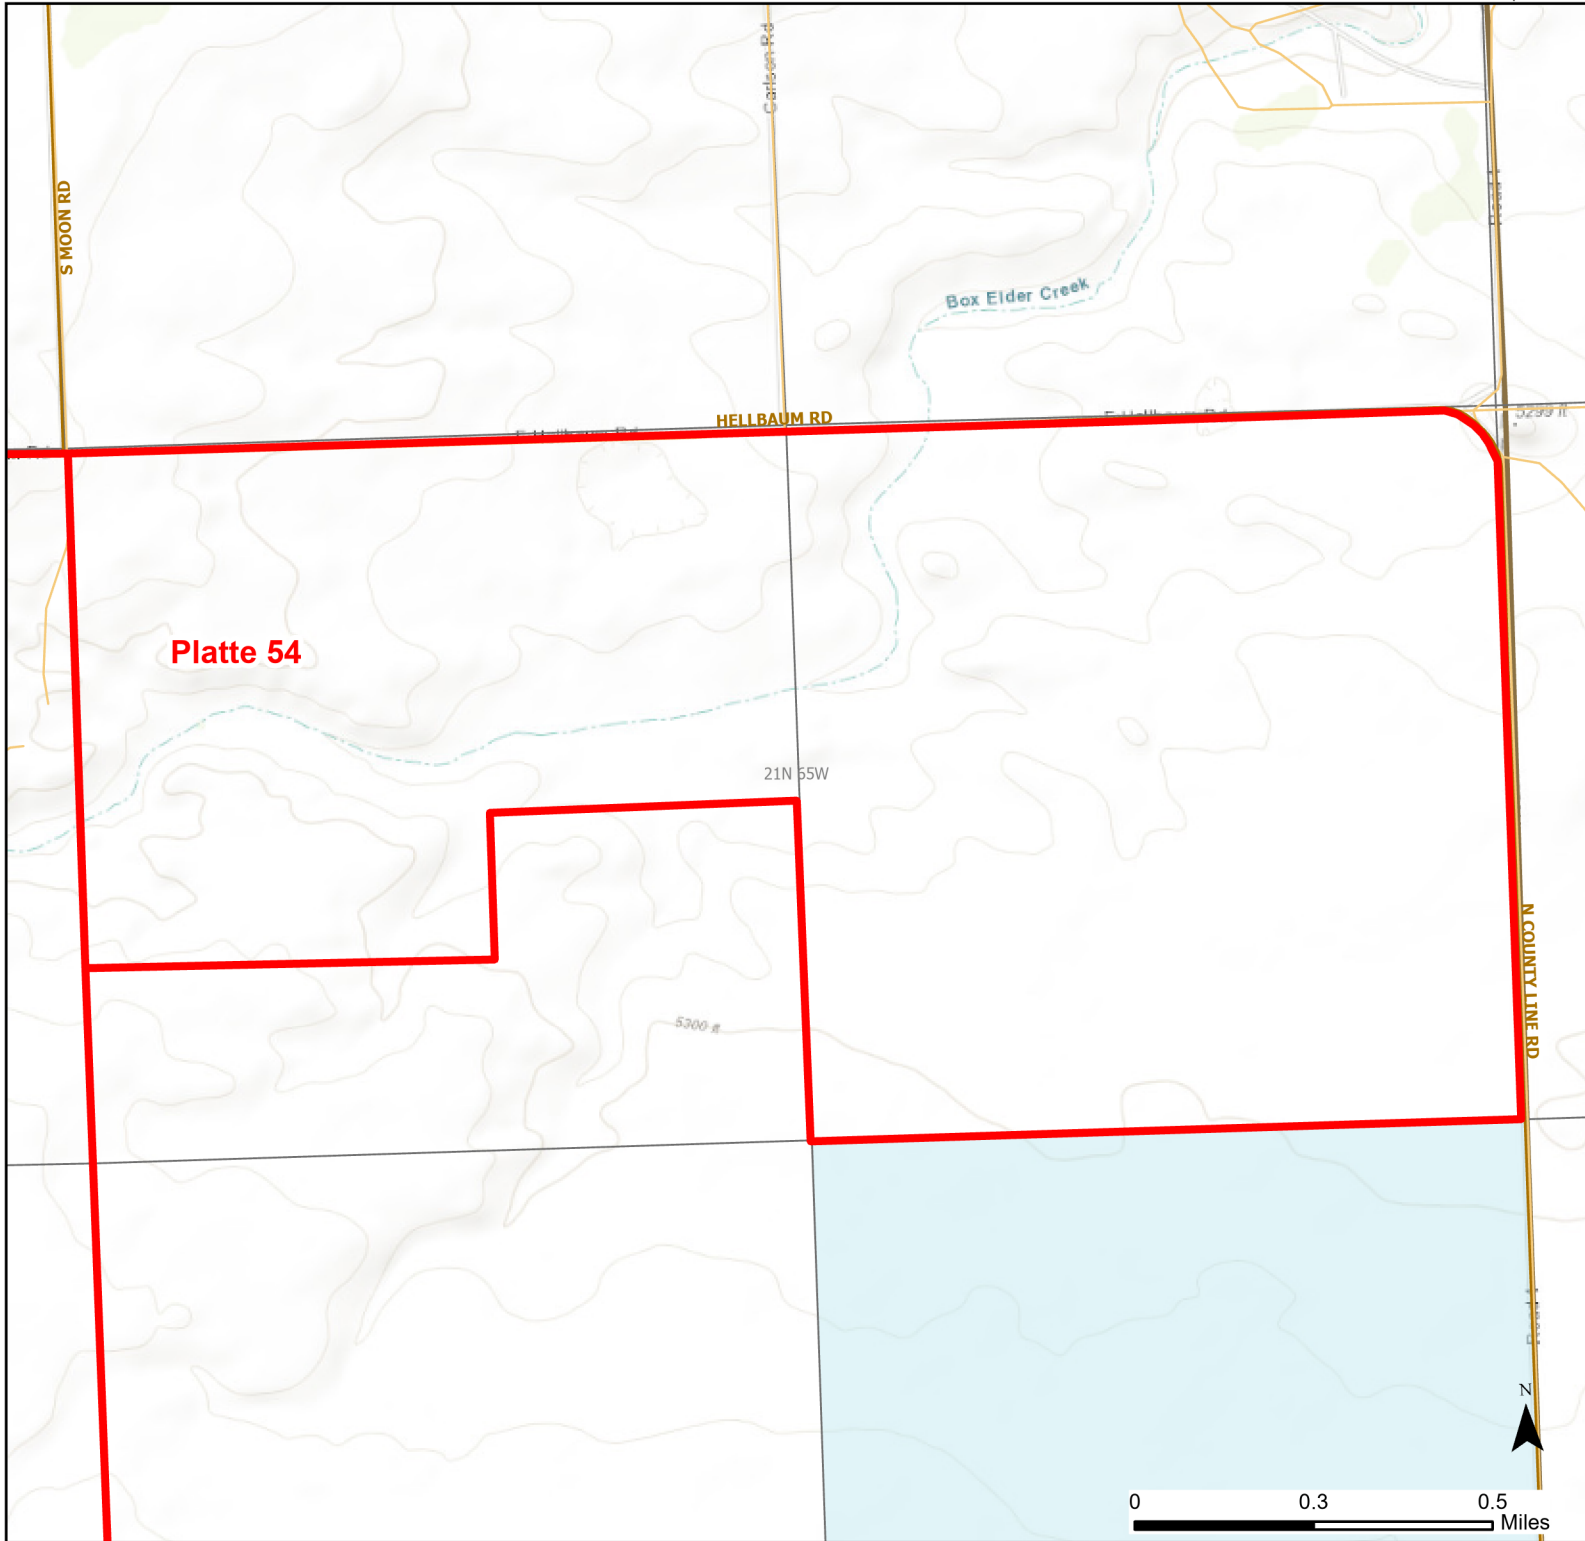

Platte 54 Walk-in Hunting Area

Access Dates:
08/15 - 12/31
2023 Hunt Season

Parking	Closed Road	Boundary	Limited Range Weapons and Archery	State
Coupon Box	Roads	Archery Only	Other	DOD
Road Closed	County Boundaries	CLOSED		BLM
Open Road				Wyoming Game & Fish Dept.
Special Conditions Apply				Forest Service
				Private

Species allowed to hunt: Sharp-tailed Grouse, Antelope

Rules: Portable blinds may be used on a daily basis. Blinds must have owner's name and contact info affixed and may not be left in the field overnight.

This map is for visual use, assistance and general location only, does not represent a survey, and is not to be used for legal conveyance. Hunt Area boundaries are approximate, consult Game and Fish Hunting Regulations for descriptions and restrictions. Access to these private lands for any commercial activity must be gained by contacting the individual landowner(s) directly.