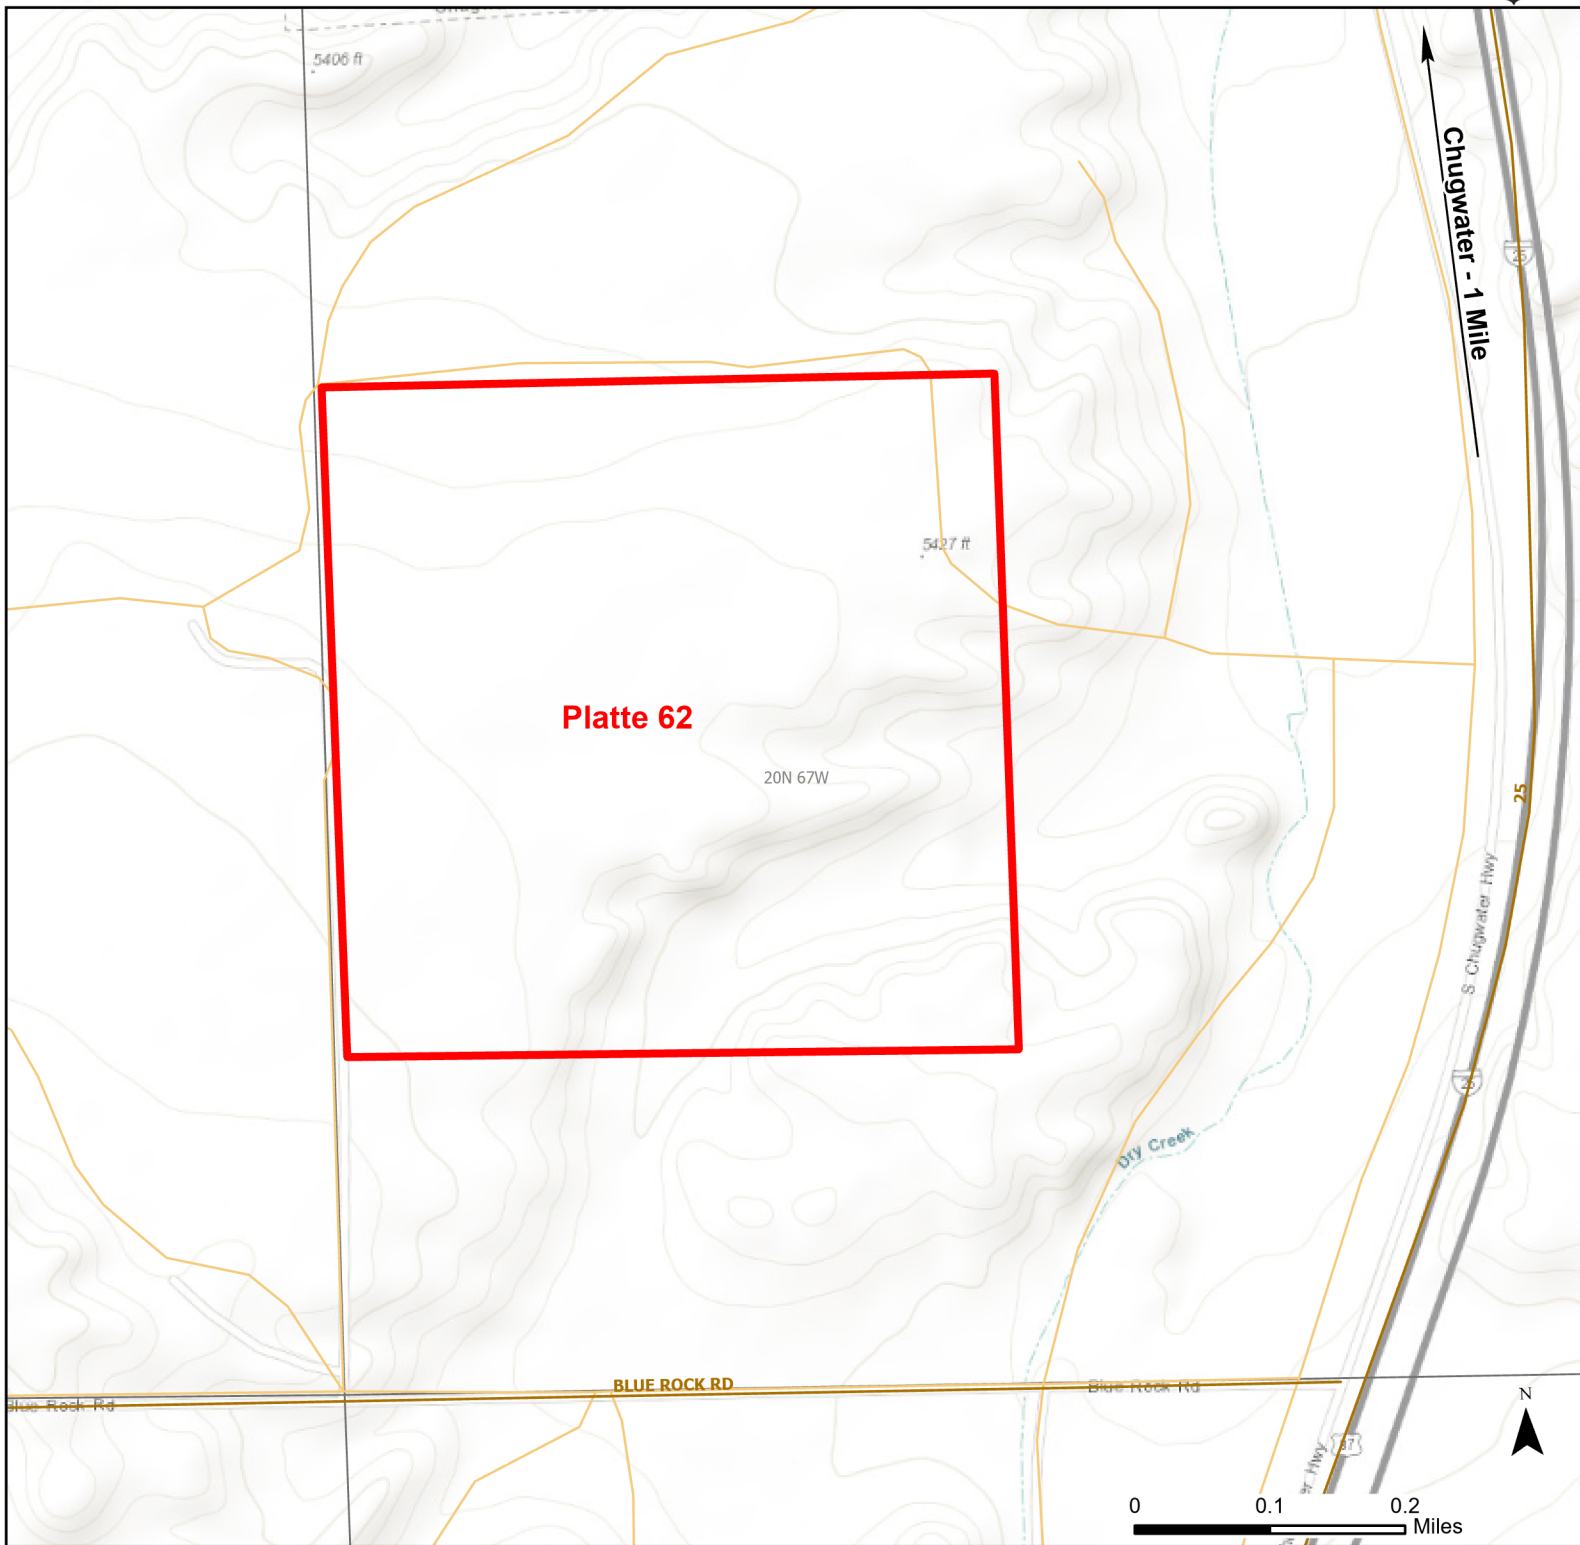

# Platte 62 Walk-in Hunting Area

Access Dates:  
10/01 - 11/15  
2023 Hunt Season

Parking	Closed Road	Boundary	Limited Range Weapons and Archery	State
Coupon Box	Roads	Archery Only	Other	DOD
Road Closed	County Boundaries		CLOSED	BLM
Open Road				Wyoming Game & Fish Dept.
Special Conditions Apply				Forest Service
				Private

Species allowed to hunt: Antelope

Rules: Portable blinds may be used on a daily basis. Blinds must have owner's name and contact info affixed and may not be left in the field overnight.

This map is for visual use, assistance and general location only, does not represent a survey, and is not to be used for legal conveyance. Hunt Area boundaries are approximate, consult Game and Fish Hunting Regulations for descriptions and restrictions. Access to these private lands for any commercial activity must be gained by contacting the individual landowner(s) directly.