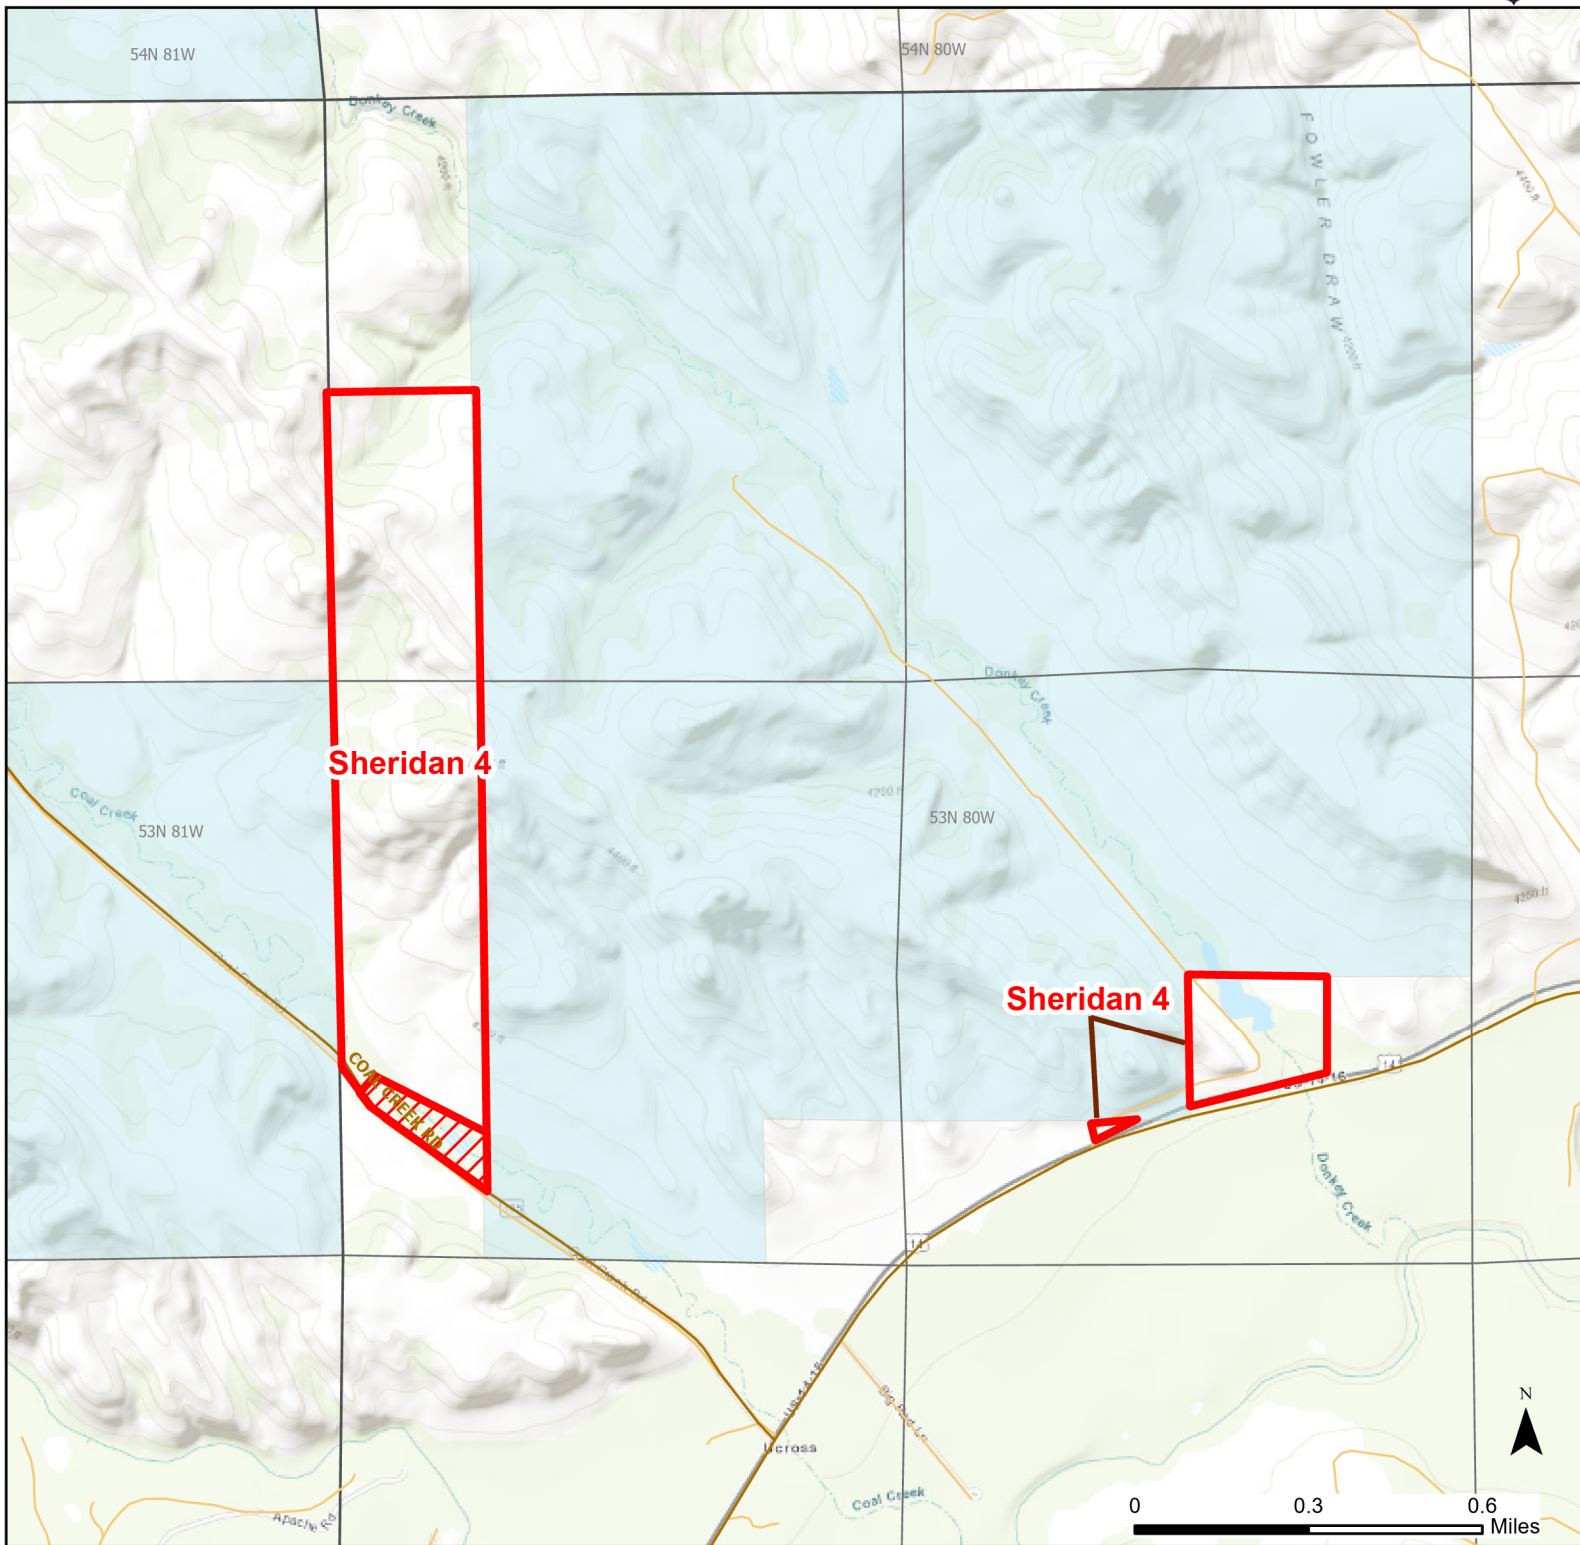

# Sheridan 4 Walk-in Hunting Area

Access Dates:  
08/15 - 05/31  
2023 Hunt Season

Parking	Closed Road	Boundary	Limited Range Weapons and Archery	State
Coupon Box	Roads	Archery Only	Other	DOD
Road Closed	County Boundaries	CLOSED		BLM
Open Road				Wyoming Game & Fish Dept.
Special Conditions Apply				Forest Service
				Private

Species allowed to hunt: Waterfowl, Pheasant, Sharp-tailed Grouse, Doves, Partridge, Turkey, Rabbit, Antelope, Deer, Elk

Rules: No trapping allowed.

This map is for visual use, assistance and general location only, does not represent a survey, and is not to be used for legal conveyance. Hunt Area boundaries are approximate, consult Game and Fish Hunting Regulations for descriptions and restrictions. Access to these private lands for any commercial activity must be gained by contacting the individual landowner(s) directly.