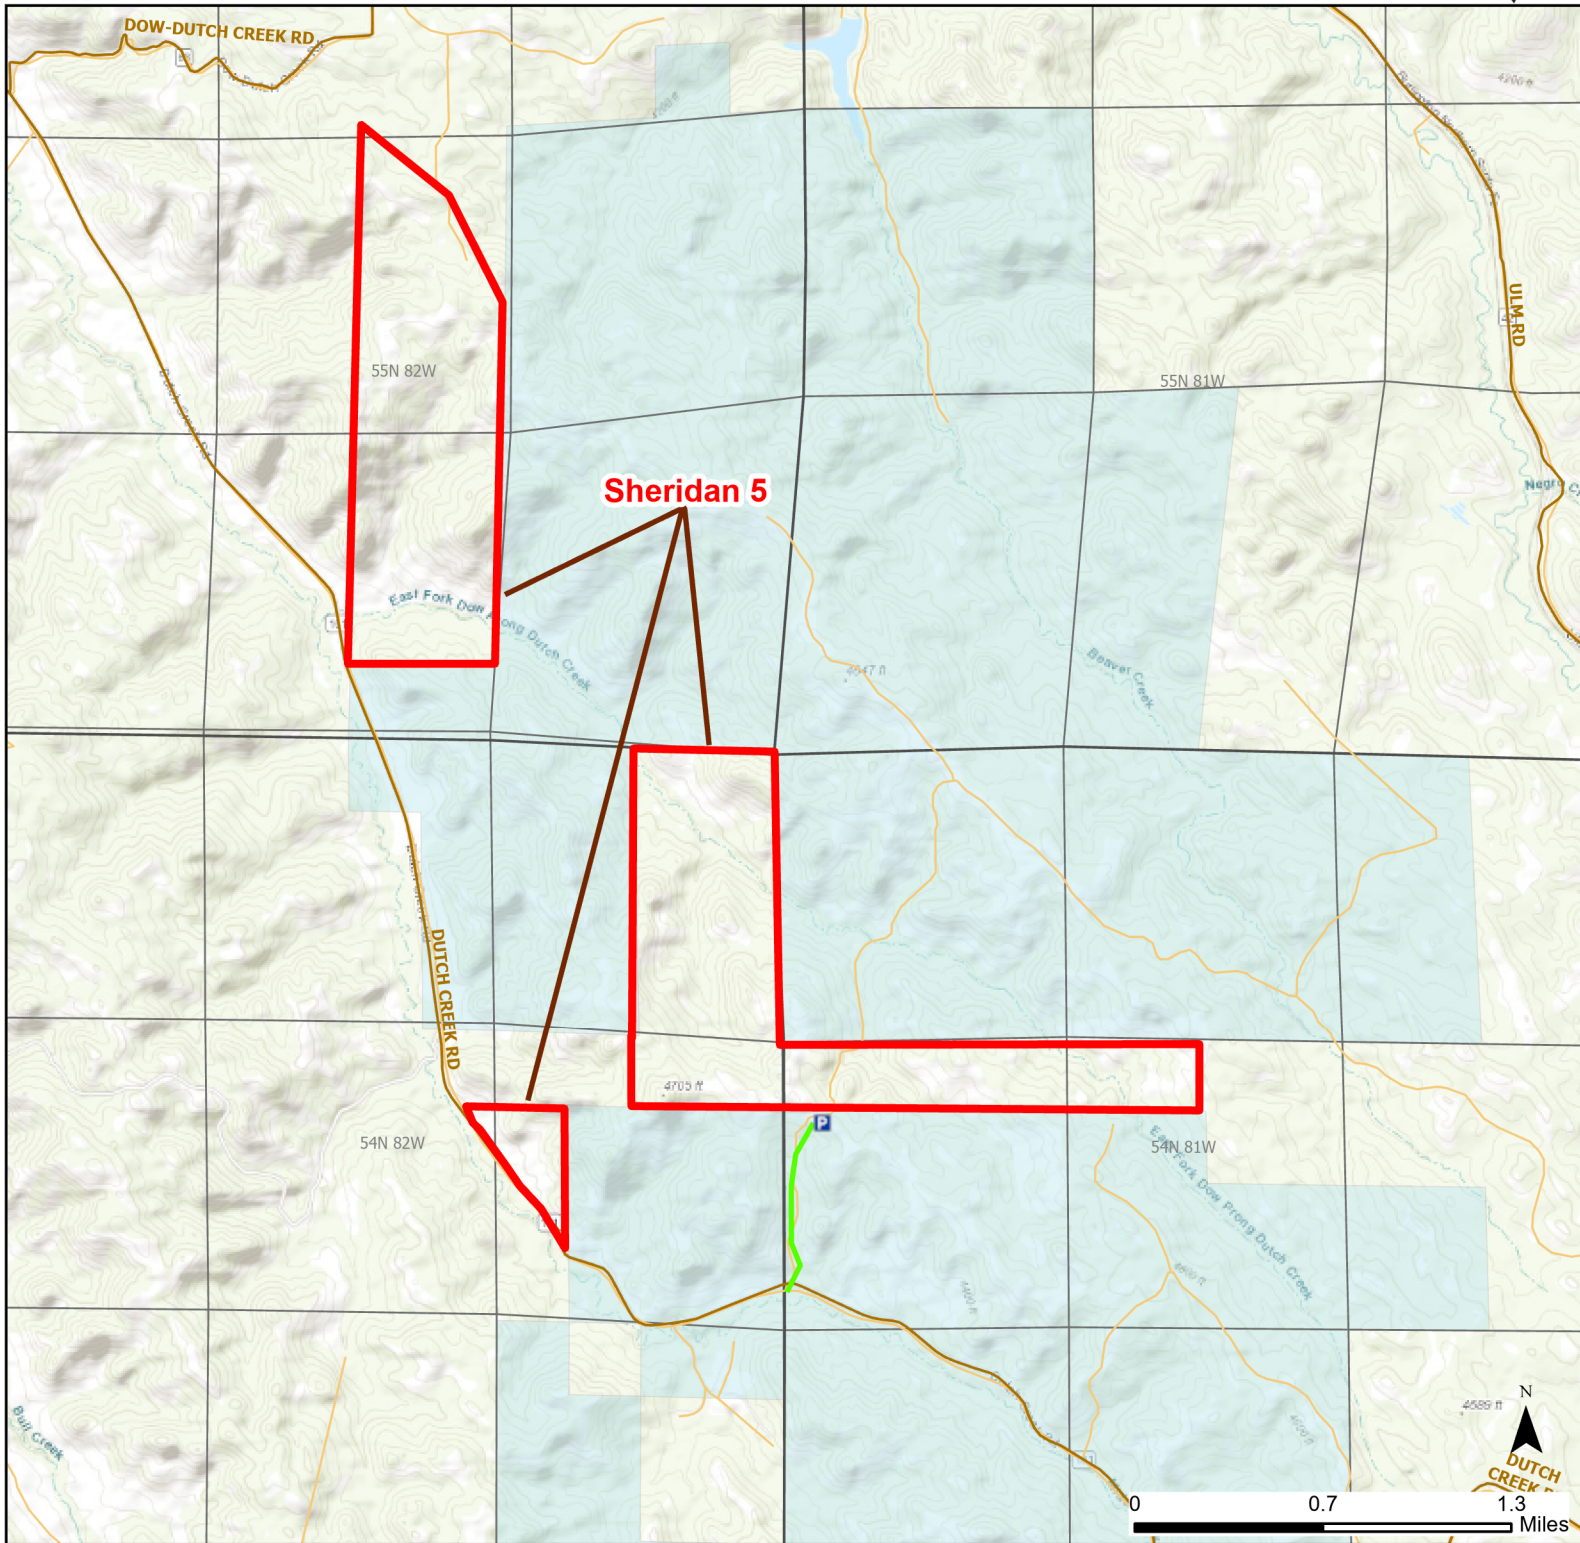

Sheridan 5 Walk-in Hunting Area

Access Dates:
08/15 - 05/31
2023 Hunt Season

Parking	Closed Road	Boundary	Limited Range Weapons and Archery	State
Coupon Box	Roads	County Boundaries	Archery Only	DOD
Road Closed	Open Road	Archery Only	Other	BLM
Special Conditions Apply			CLOSED	Wyoming Game & Fish Dept.
				Forest Service
				Private

Species allowed to hunt: Pheasant, Sharp-tailed Grouse, Partridge, Turkey, Rabbit, Deer

Rules: Predator hunting allowed during daylight hours only. No trapping allowed.

This map is for visual use, assistance and general location only, does not represent a survey, and is not to be used for legal conveyance. Hunt Area boundaries are approximate, consult Game and Fish Hunting Regulations for descriptions and restrictions. Access to these private lands for any commercial activity must be gained by contacting the individual landowner(s) directly.