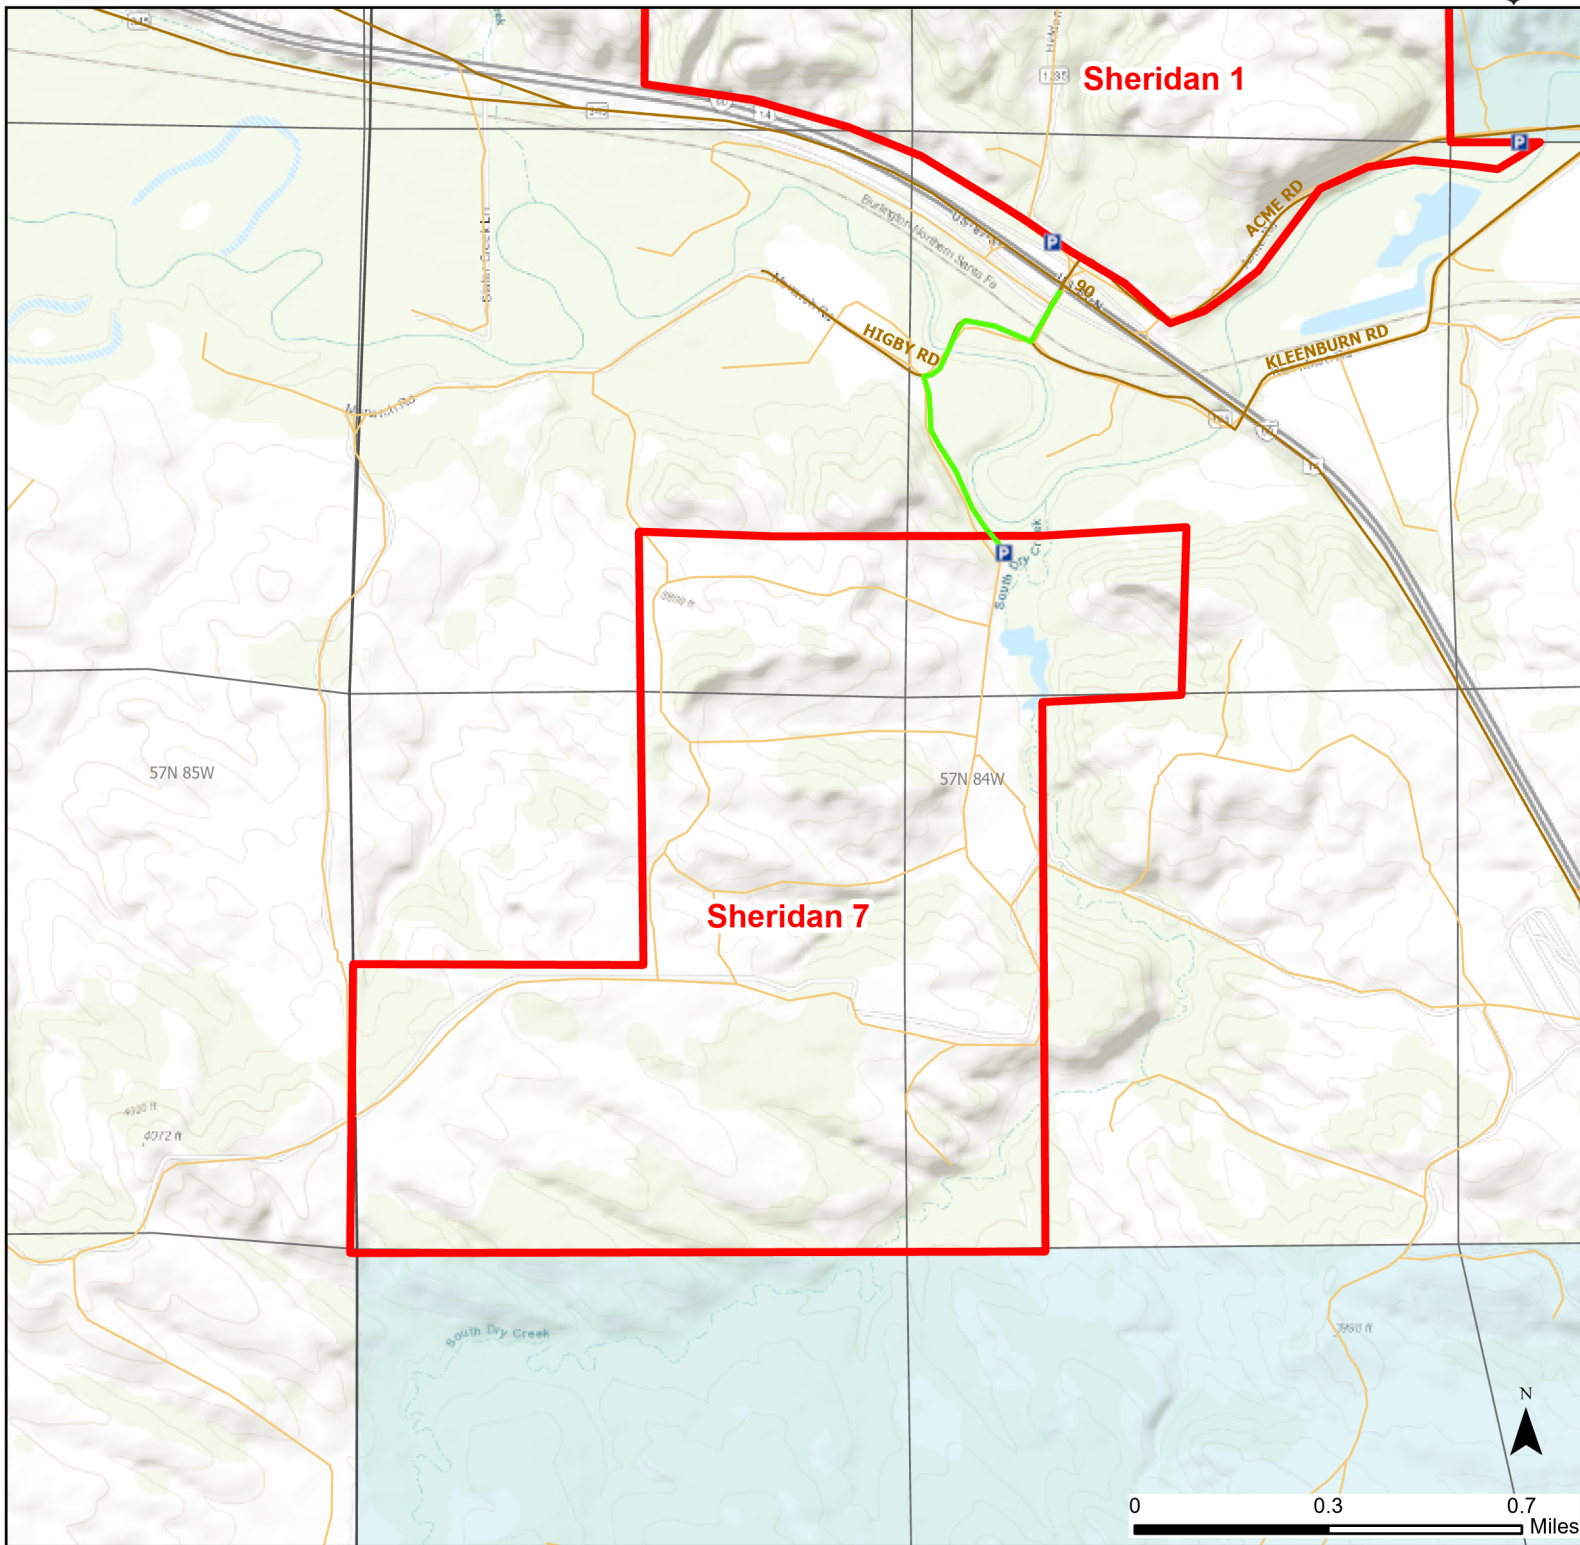

Sheridan 7 Walk-in Hunting Area

Access Dates:
08/15 - 05/31
2023 Hunt Season

Parking	Closed Road	Boundary	Limited Range Weapons and Archery	State
Coupon Box	Roads	Archery Only	Other	DOD
Road Closed	County Boundaries	CLOSED		BLM
Open Road				Wyoming Game & Fish Dept.
Special Conditions Apply				Forest Service
				Private

Species allowed to hunt: Sharp-tailed Grouse, Doves, Partridge, Turkey, Rabbit, Antelope, Deer,

Rules: All vehicles must park in designated parking areas only. Portable blinds may be used on a daily basis. Blinds must have owner's name and contact info affixed and may not be left in the field overnight. Prairie dog hunting allowed. No trapping allowed. Please deposit landowner coupons in containers provided on this Walk-in Area.

This map is for visual use, assistance and general location only, does not represent a survey, and is not to be used for legal conveyance. Hunt Area boundaries are approximate, consult Game and Fish Hunting Regulations for descriptions and restrictions. Access to these private lands for any commercial activity must be gained by contacting the individual landowner(s) directly.