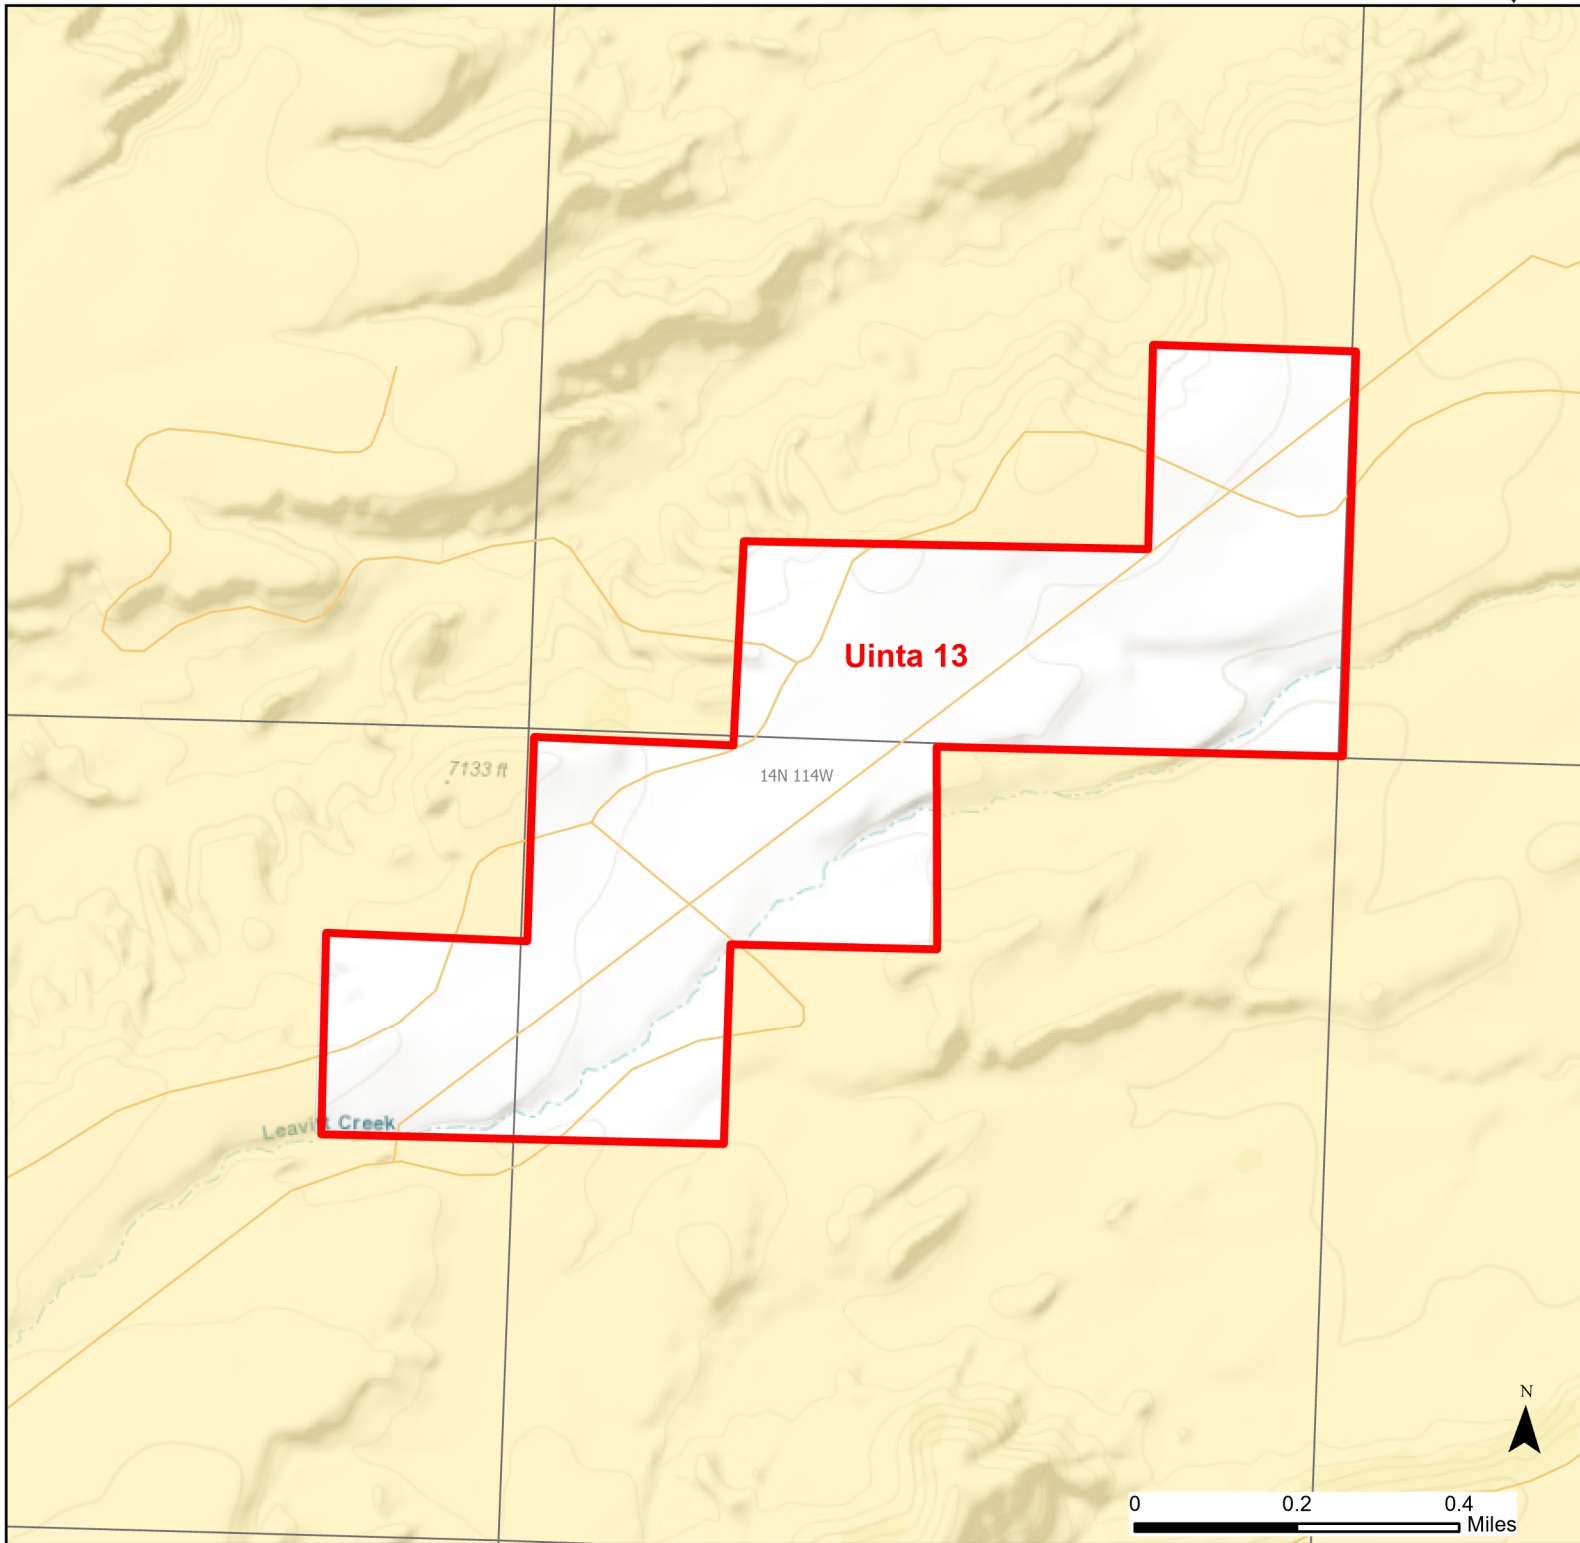

Uinta 13 Walk-in Hunting Area

Access Dates:
08/15 - 12/31
2023 Hunt Season

Parking	Closed Road	Boundary	Limited Range Weapons and Archery	State
Coupon Box	Roads	Archery Only	Other	DOD
Road Closed	County Boundaries	CLOSED		BLM
Open Road				Wyoming Game & Fish Dept.
Special Conditions Apply				Forest Service
				Private

This map is for visual use, assistance and general location only, does not represent a survey, and is not to be used for legal conveyance. Hunt Area boundaries are approximate, consult Game and Fish Hunting Regulations for descriptions and restrictions. Access to these private lands for any commercial activity must be gained by contacting the individual landowner(s) directly.