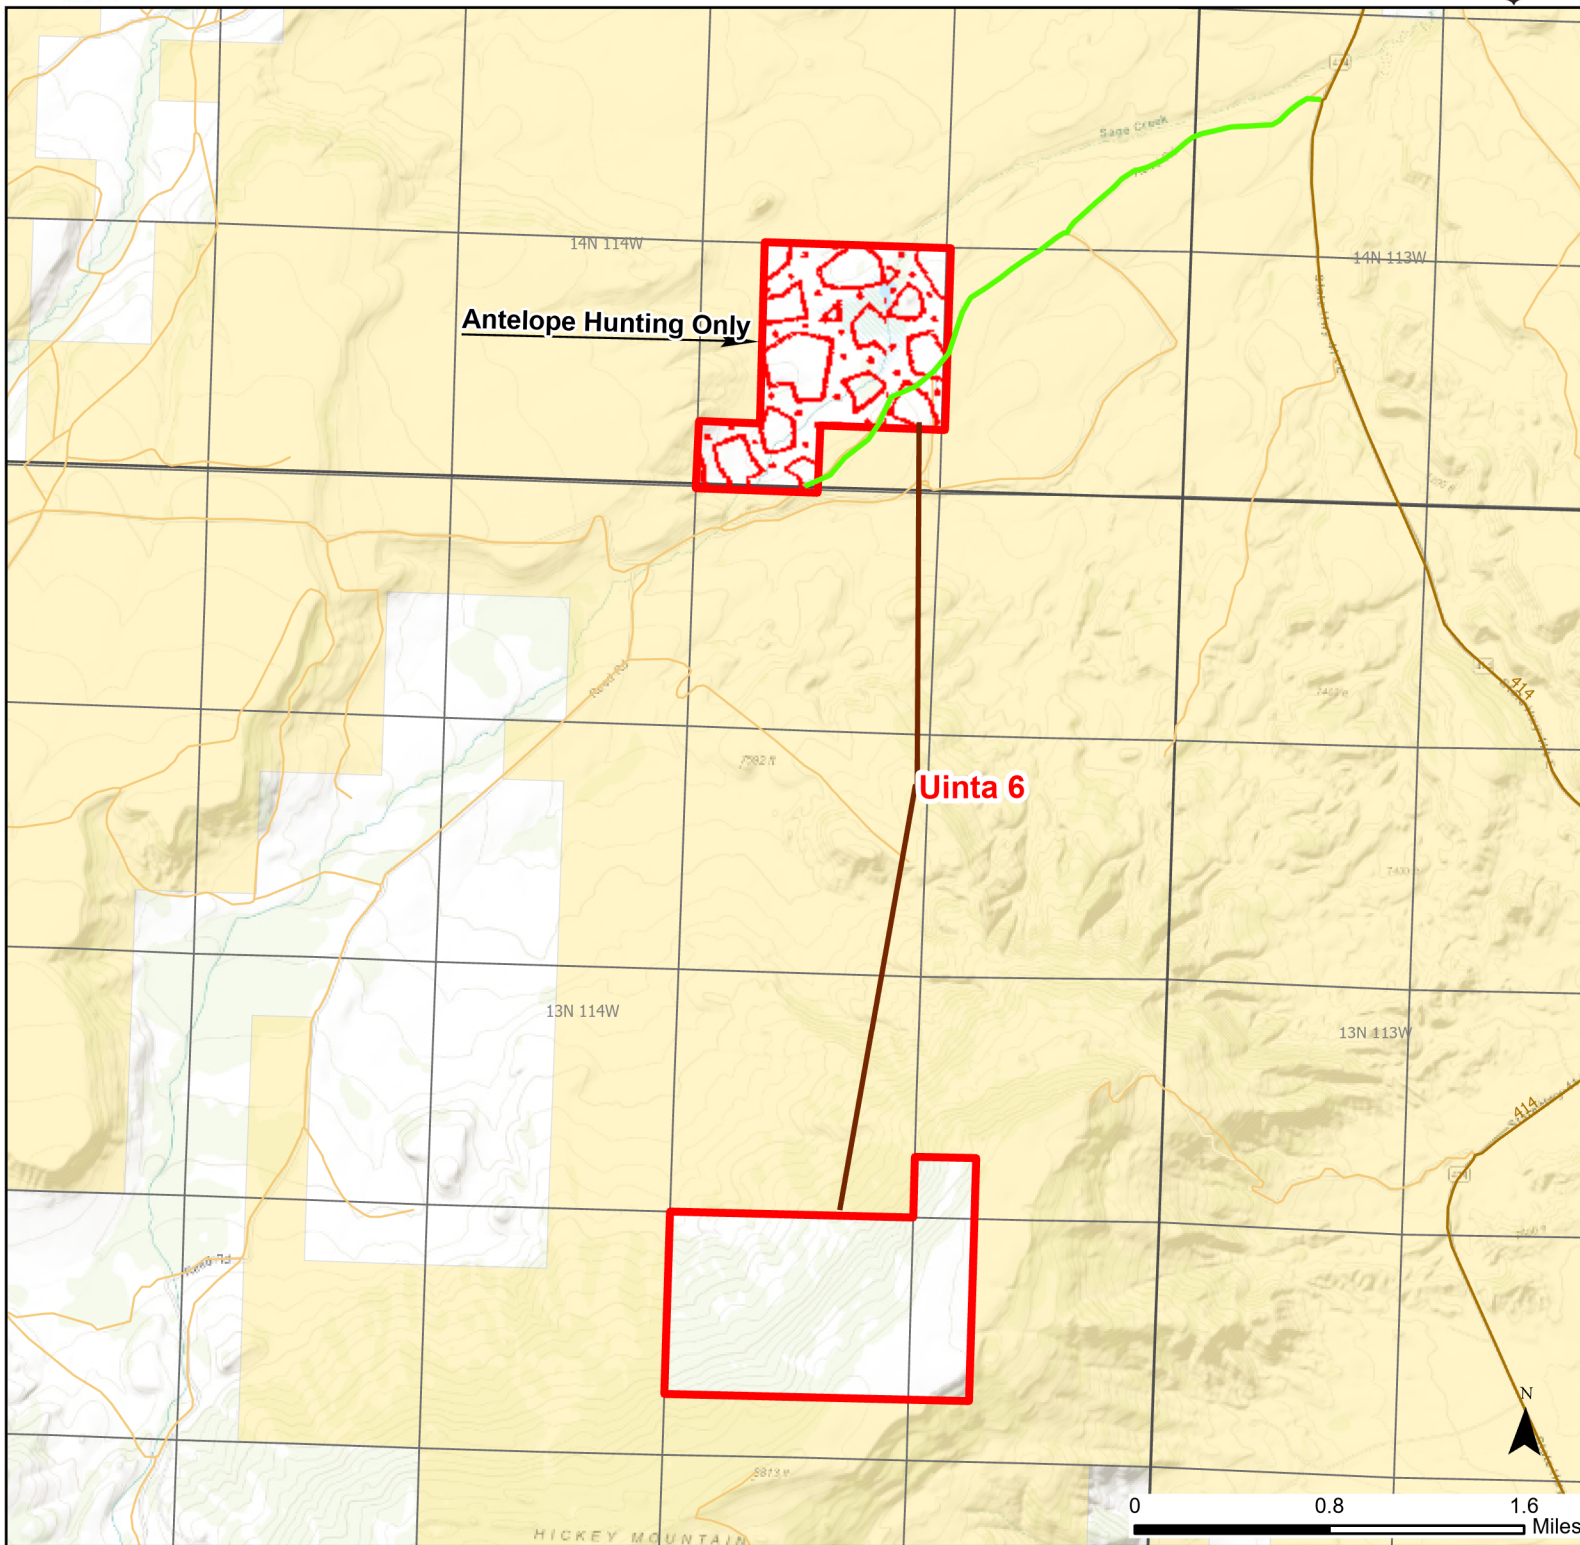

Uinta 6 Walk-in Hunting Area

Access Dates:
08/15 - 12/31
2023 Hunt Season

Parking	Closed Road	Boundary	Limited Range Weapons and Archery	State
Coupon Box	Roads	Archery Only	Other	DOD
Road Closed	County Boundaries	CLOSED		BLM
Open Road				Wyoming Game & Fish Dept.
Special Conditions Apply				Forest Service
				Private

Species allowed to hunt: Antelope, Deer, Elk

Rules: Except on unharvested crops , portable blinds may be used on a daily basis . Blinds must have owner's name and contact info affixed and may not be left in the field overnight. Motorized vehicle access limited to designated roads only. Designated roads are marked with a white arrow.

This map is for visual use, assistance and general location only, does not represent a survey, and is not to be used for legal conveyance. Hunt Area boundaries are approximate, consult Game and Fish Hunting Regulations for descriptions and restrictions. Access to these private lands for any commercial activity must be gained by contacting the individual landowner(s) directly.